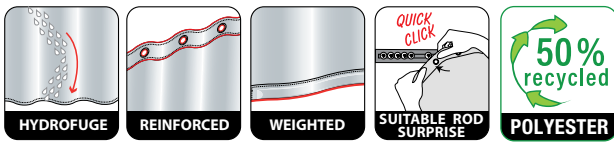

MADE IN EUROPE

ATLANTIS

TM 100% POLYESTER
on the back

champagne
120x200 cm **10.02963**
180x180 cm **10.02964**
180x200 cm **10.43773**
240x180 cm **10.02965**

BAD DOG

TM 100% POLYESTER
on the back

black
180x180 cm **10.18923**
180x200 cm **10.18470**