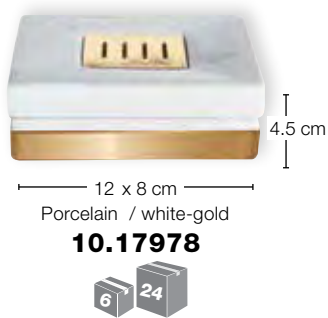

ROMA

PORCELAIN | STONEWARE