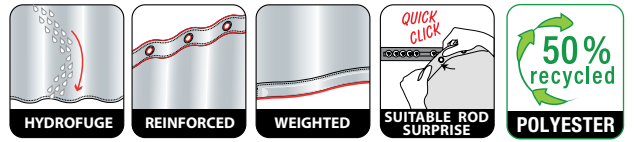

terracotta, ecru
 180x200 cm **10.29476**

TEÏVA / Bathroom rug
 50 x 80 cm **10.29408**

 MATCH WITH

TESSA

100% POLYESTER

black & brown
180x200 cm **10.22781**

THALIA

100% POLYESTER