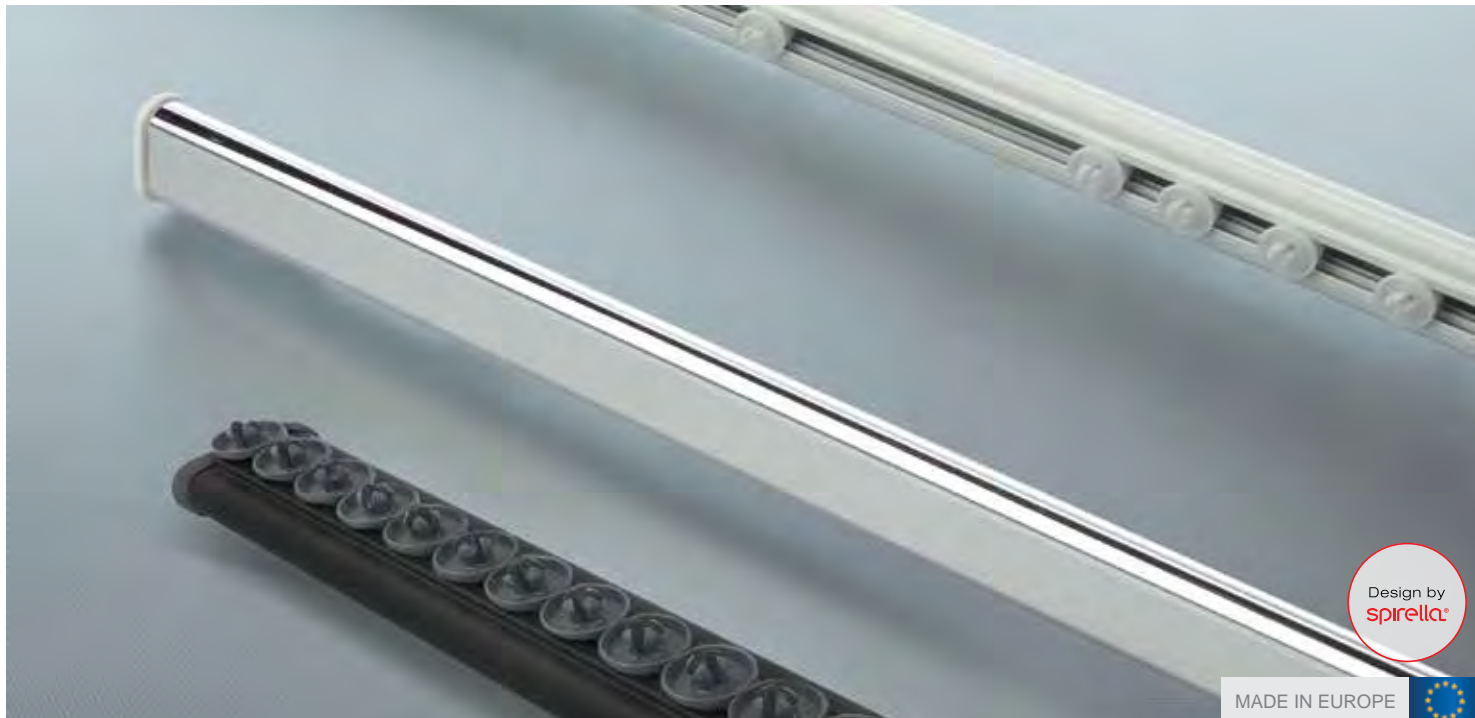

Design by
spirella®

MADE IN EUROPE

SURPRISE

ALUMINUM