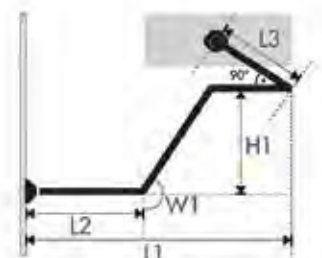

L1:

L2:

L3:

H1:

W2: