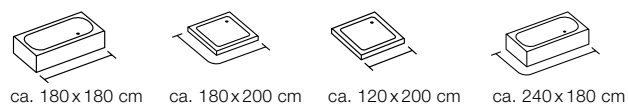

10.15560

Kat./cat. III

Spezialmasse
Mesures spéciales
Special measures
10.15561

Kat./cat. III

10.15562