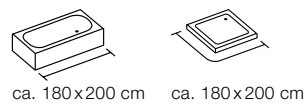

DOLLY

ELEPHANT

100% POLYESTER

100% POLYESTER

HYDROFUGE
REINFORCED
WEIGHTED
QUICK CLICK
SUITABLE ROD SURPRISE
50% recycled
POLYESTER

HYDROFUGE
REINFORCED
WEIGHTED
QUICK CLICK
SUITABLE ROD SURPRISE
50% recycled
POLYESTER

lavender
180x200 cm **10.22625**

blue grey
180x200 cm **10.20863**