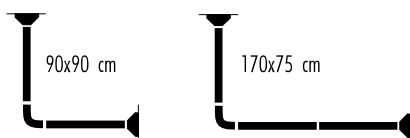

2 Möglichkeiten | 2 possibilités | 2 possibilità | 2 posibilidades | 2 possibilities