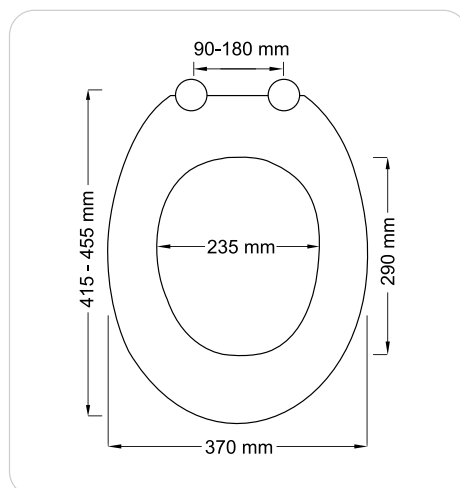

polished
10.25936

blanc
44 x 37.5 cm
40.07555

light-grey
10.29468

dark-grey
10.29470

black
10.29471

NEELA

DUROPLAST | 1.7 kg

MALDIVES