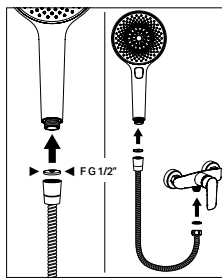

matt-black
10.22361

matt-white
10.22362

NÉO 1.80 m

STAINLESS STEEL

Standard connection F G 1/2"

Ø 14 mm
chrome

10.22366

STAN 1.80 m