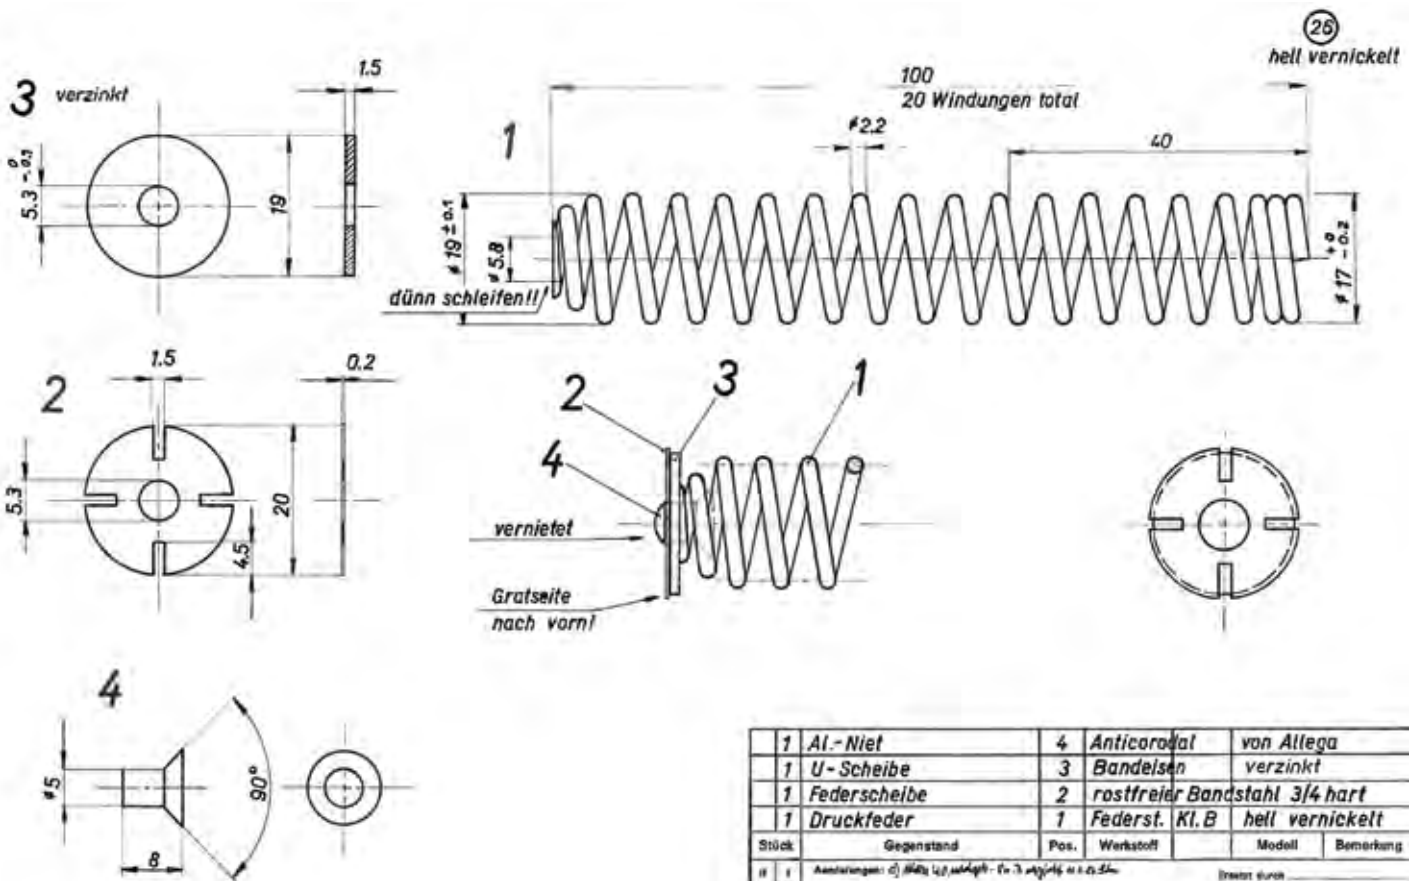

1	Al-Niet	4	Anticorodal	von Allega	
1	U-Scheibe	3	Bandeisen	verzinkt	
1	Federscheibe	2	rostfreier Bandstahl	3/4 hart	
1	Druckfeder	1	Federst. Kl. B	hell vernickelt	
Stück	Gegenstand	Pos.	Werkstoff	Modell	Bemerkung
Anmerkungen: 1) Material 1.4571 nach DIN 17173, 2) Material 1.4571 nach DIN 17173					
				Erstellt durch	
				Drauz für	
Spirella-Magic-9				Maßstab	26.2.62
				Gezeichnet	2:1
				Gelesen	
Federnfabrik & Apparatebau A.-G. Kaltbrunn SG				FK 661 a