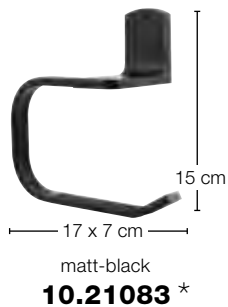

**BEST
SELLER**

TAKU

ZINC | STAINLESS STEEL * | CHROMED | GLASS

▪ Pulverbeschichtet / Powder-coated / Thermolaqué

screws included

optional

10.21079 | 10.21080 | 10.21081
10.21084 | 10.21087 | 10.21083
10.21085 | 10.21086 | 10.21088
10.21069 | 10.21070 | 10.21072
10.21074 | 10.21073 | 10.21075
10.21076

10.21082
10.21071

10.12566