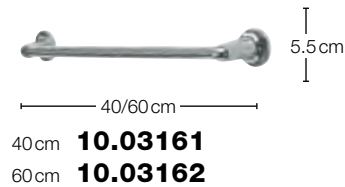

1 4 10.03166 | 10.17810 | 10.03163 | 10.03164
10.03167 | 10.04733 | 10.03165 | 10.04735
10.03161 | 10.03162 | 10.03160

1 8 10.03168