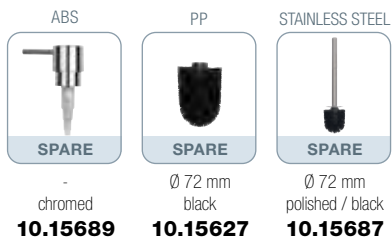

Porcelain
white
10.18089