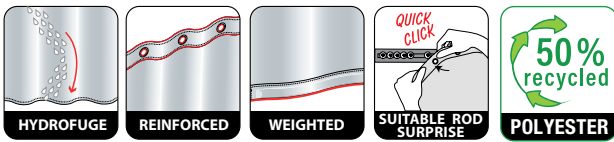

gewebter effekt / effet tissé / woven effect

RINGS

100% POLYESTER

grey-black
180x200 cm **10.15184**

MADE IN EUROPE

RITA

100% POLYESTER

khaki
180x200 cm **10.22788**