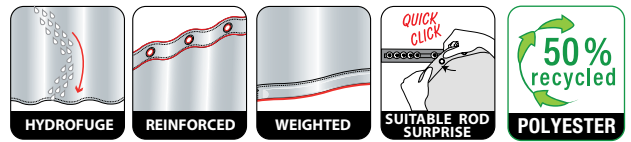

RIVOLI

100% POLYESTER

white
120x200 cm **10.17186**
180x180 cm **10.17187**
180x200 cm **10.17188**
240x180 cm **10.17189**

ca. 180x180 cm

ca. 180x200 cm

ca. 120x200 cm

ca. 240x180 cm

10.17166

Kat./cat. III
 Spezialmasse
Mesures spéciales
Special measures

10.17164

Kat./cat. III
 Spezialmasse
Mesures spéciales
Special measures

10.17165