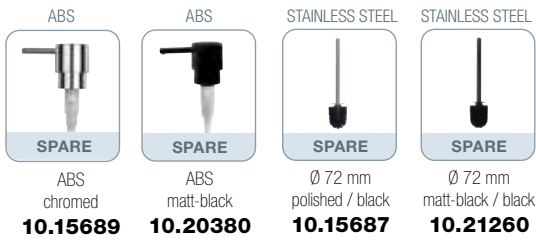

Stoneware black
10.15874

Stoneware black
10.15876

Stoneware black
10.15875

**BEST
SELLER**

TUBE-MATT

STONEWARE

matt-ice-green
10.21103

matt-ice-green
10.21104