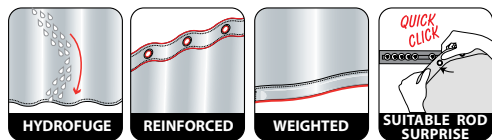

MAYA

fabric weight 160g

100% POLYESTER

white

	120 x 200 cm	10.10558
	180 x 180 cm	10.10559
	180 x 200 cm	10.10560
	240 x 180 cm	10.10561
	240 x 200 cm	10.01249

sand

	120 x 200 cm	10.19293
	180 x 180 cm	10.19294
	180 x 200 cm	10.19295
	240 x 180 cm	10.19296
	240 x 200 cm	10.19297

light-blue

	120 x 200 cm	10.19283
	180 x 180 cm	10.19284
	180 x 200 cm	10.19285
	240 x 180 cm	10.19286
	240 x 200 cm	10.19287

grey

	120 x 200 cm	10.19271
	180 x 180 cm	10.19272
	180 x 200 cm	10.19273
	240 x 180 cm	10.19274
	240 x 200 cm	10.19275

ca. 180 x 180 cm

ca. 180 x 200 cm

ca. 120 x 200 cm

ca. 240 x 180 cm
ca. 240 x 200 cm

10.28242

Kat./cat. IV

Spezialmasse
Mesures spéciales
Special measures

10.28243

10.28244