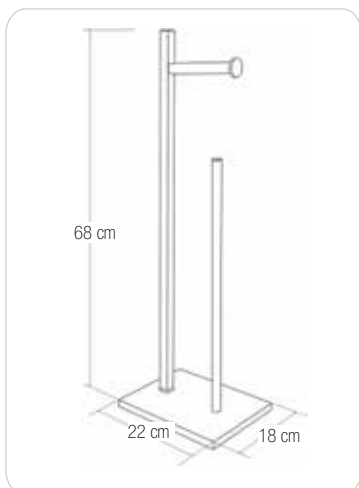

matt-black / bamboo
22 x 18 x 68 cm

10.20684

CHIC

STEEL | BAMBOO

matt-black / bamboo
45 x 21.5 x 84.5 cm

40.07652

STOCK

METAL