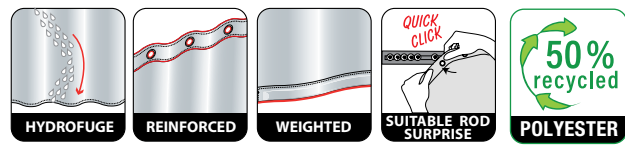

VAGUES

    TM 100% POLYESTER
on the back

 black
 180x200 cm **10.20160**

MADE IN EUROPE

VEGAS

100% POLYESTER

	black	120x200 cm	10.17948
		180x180 cm	10.17949
		180x200 cm	10.17950
		240x180 cm	10.17951

ca. 180x180 cm