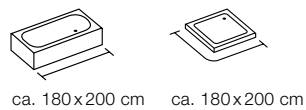

gewebter effekt / effet tissé / woven effect

RINGS

100% POLYESTER

grey-black
180x200 cm **10.15184**

MADE IN EUROPE

RITA

100% POLYESTER

khaki
180x200 cm **10.22788**