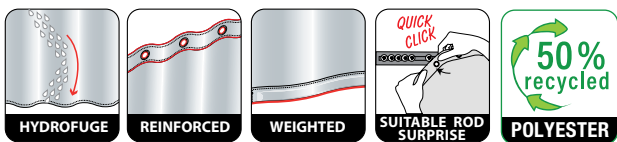

ca. 180x200 cm

ca. 180x200 cm

MADE IN EUROPE

CLAIRE

TM 100% POLYESTER
on the back

acqua
 120x200 cm **10.18477**
 180x180 cm **10.18478**
 180x200 cm **10.18479**
 240x180 cm **10.18480**

CLOUD

TM 100% POLYESTER
on the back