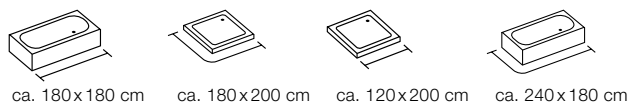

ca. 180x180 cm   ca. 180x200 cm   ca. 120x200 cm   ca. 240x180 cm

10.03119

Kat./cat. II

Spezialmasse
Mesures spéciales
Special measures
10.03102

Kat./cat. II
10.03137