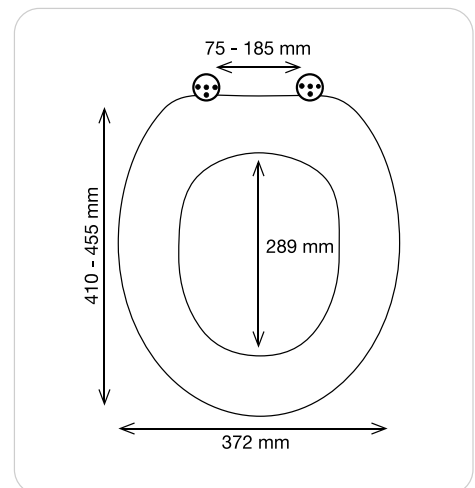

EASY CLIP

DUROPLAST | 1.9 kg

★★★
3 JAHRE · ANS · YEARS
GARANTIE · GUARANTEE

polished
10.25933

taupe
37.2 x 41/45.5 cm
10.20949