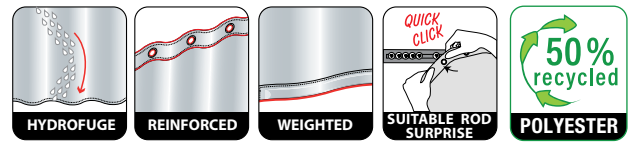

blue green
180x200 cm **10.29474**

ca. 180x200 cm

ca. 180x200 cm