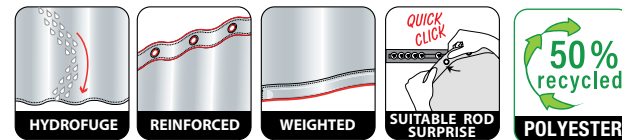

MOBILE

100% POLYESTER

blue

	180 x 200 cm	10.16731

ca. 180 x 200 cm

ca. 180 x 200 cm