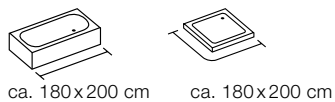

SMARTLION

100% POLYESTER

- HYDROFUGE
- REINFORCED
- WEIGHTED
- QUICK CLICK
  SUITABLE ROD SURPRISE
- 50% recycled
  POLYESTER

multicolor
180x200 cm **10.20586**