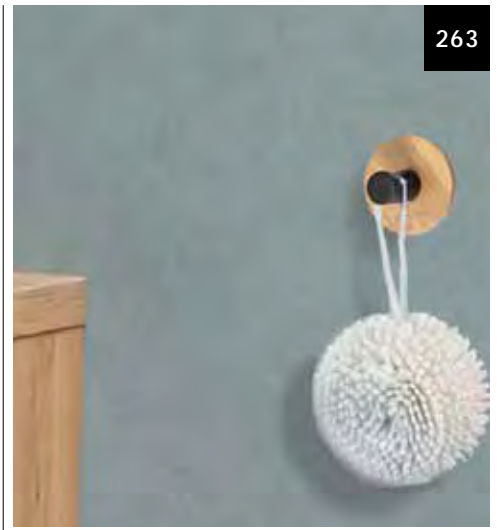

ELSIE

BAMBOO | ZINC

bamboo & matt-black
Ø 5 x 3.1 cm
10.22565
2 pcs

golden plated
Ø 4.3 x 2.8 cm
10.22566
2 pcs

matt-gold
Ø 4.3 x 2.5 cm
10.22567
2 pcs