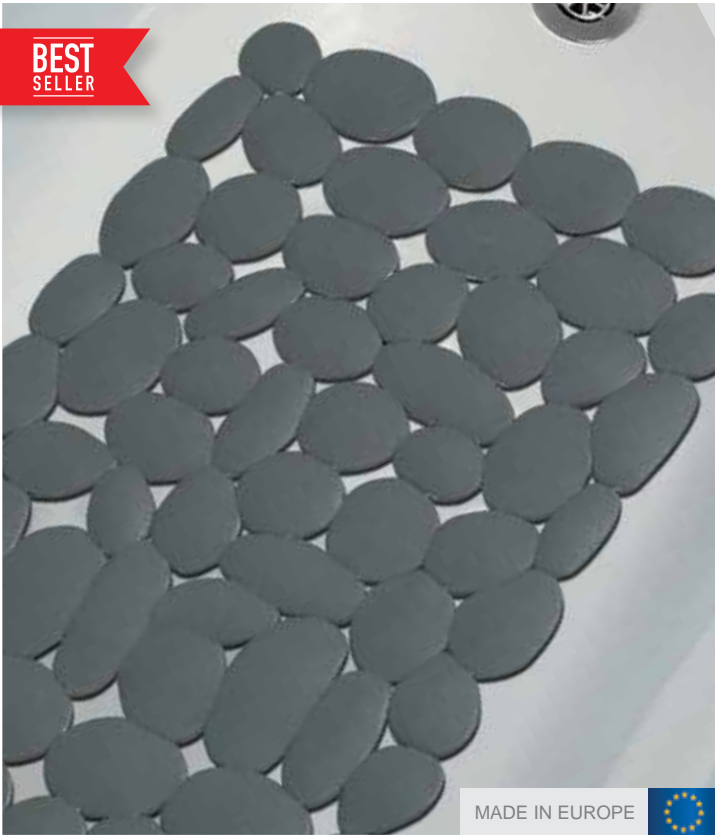

BEST
SELLER

MADE IN EUROPE

MARATHON

PVC

DRAIN HOLES

HANGER

white

54 x 54 cm

10.12553

73 x 36 cm

10.12554

dark-grey

54 x 54 cm

10.12559

73 x 36 cm

10.12560

54 x 54 cm

73 x 36 cm

54 x 54 cm | 73 x 36 cm

323