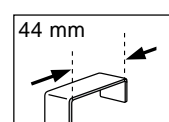

RONDA

METAL | ABS

4 x 4.4 cm
matt-white
10.20507

matt-black
10.20506

RONDA-TRE

METAL | ABS

30 x 4.4 cm
matt-white
10.20509

matt-black
10.20508