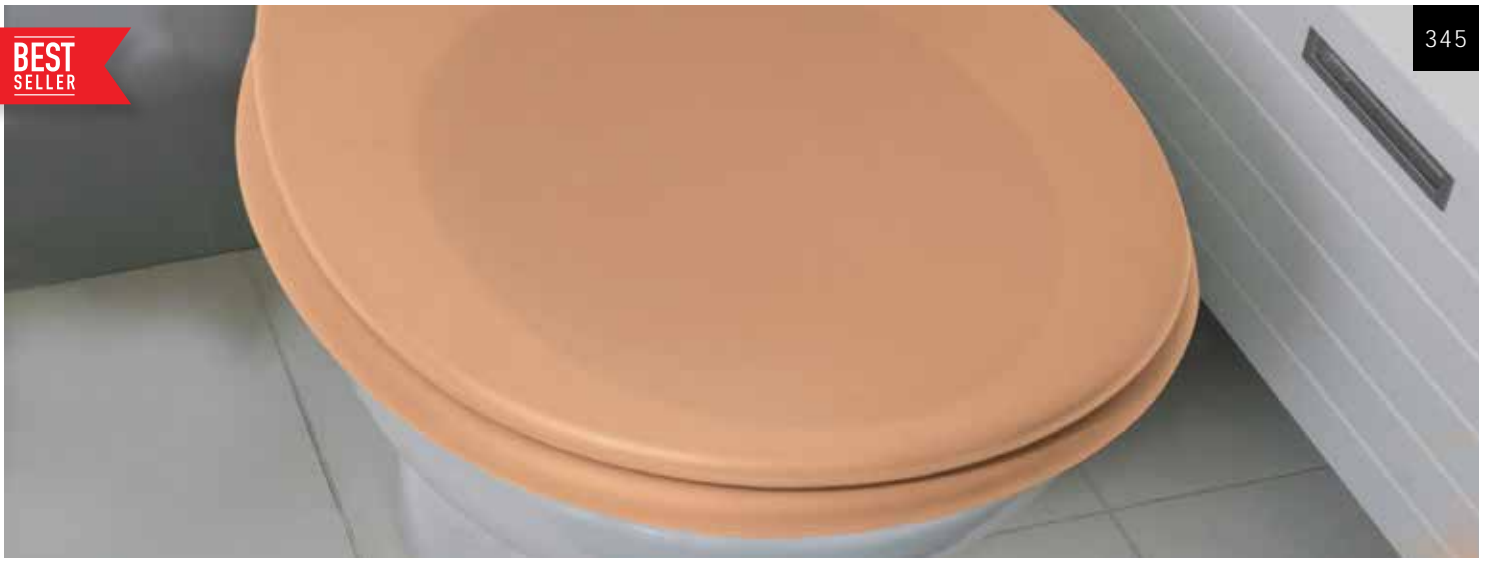

polished
10.25936

blanc
44 x 37.5 cm
40.07555

light-grey
10.29468

dark-grey
10.29470

black
10.29471

NEELA

DUROPLAST | 1.7 kg

MALDIVES