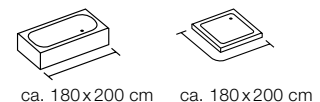

TEÏVA

100% POLYESTER

- HYDROFUGE
- REINFORCED
- WEIGHTED
- QUICK CLICK
  SUITABLE ROD SURPRISE
- 50% recycled
  POLYESTER

terracotta, ecru
180x200 cm **10.29476**

TEÏVA / Bathroom rug
50 x 80 cm **10.29408**
MATCH WITH