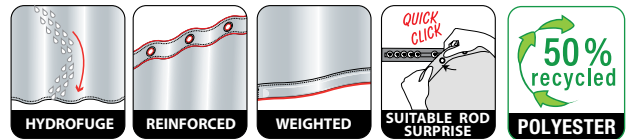

RINGS

100% POLYESTER

grey-black
180x200 cm **10.15184**