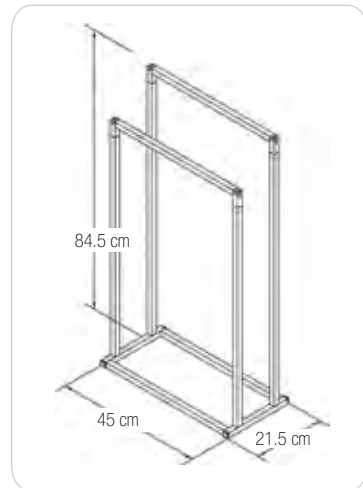

matt-black / bamboo
22 x 18 x 68 cm

10.20684

CHIC

STEEL | BAMBOO

matt-black / bamboo
45 x 21.5 x 84.5 cm

40.07652

STOCK

METAL