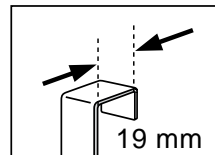

LIFT

STEEL POWDER COATED
STAINLESS STEEL / BRUSHED

- Türhaken
- Crochet pour porte
- Ganci per porta
- Gancho de puerta
- Door hook

black
3x14x4.1 cm
10.16497

white
3x14x4.1 cm
10.16495

brushed
3x14x4.1 cm
10.16493

- Wandhaken für die dusche
- Crochet pour paroi de douche
- Ganci a muro per doccia
- Gancho de pared de la ducha
- Shower screen hook

black
3x14x1.9 cm
10.16491

white
3x14x1.9 cm
10.16489

brushed
3x14x1.9 cm
10.16483

PUNT

STAINLESS STEEL

- Wandhaken für die dusche
- Crochet pour paroi de douche
- Ganci a muro per doccia
- Gancho de pared de la ducha
- Shower screen hook

polished
4.5x13.5x1.9 cm
10.16475

brushed
4.5x13.5x1.9 cm
10.16427

brushed
26x13.5x1.9 cm
10.16449