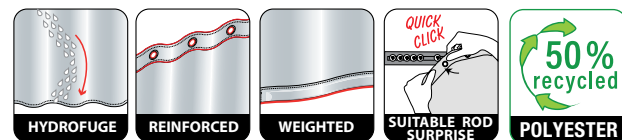

ALTRO

 100% POLYESTER

 champagne
180x200 cm **10.29051**

 white
180x200 cm **10.28708**

AMANDA

 100% POLYESTER

 pink
180x200 cm **10.15174**

MADE IN EUROPE 