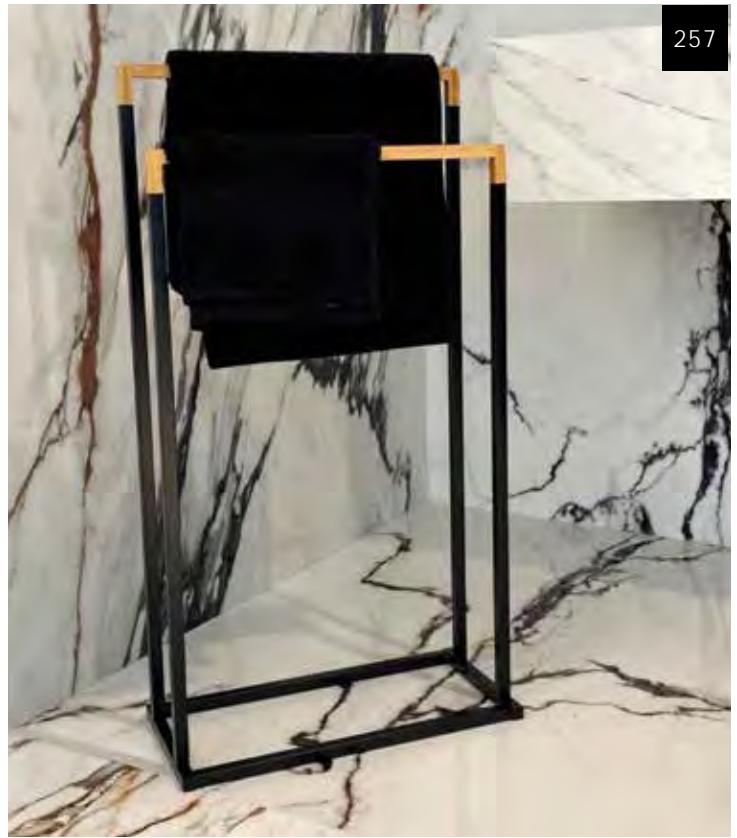

matt-black / bamboo
22 x 18 x 68 cm

10.20684

CHIC

STEEL | BAMBOO

matt-black / bamboo
45 x 21.5 x 84.5 cm

40.07652

STOCK

METAL