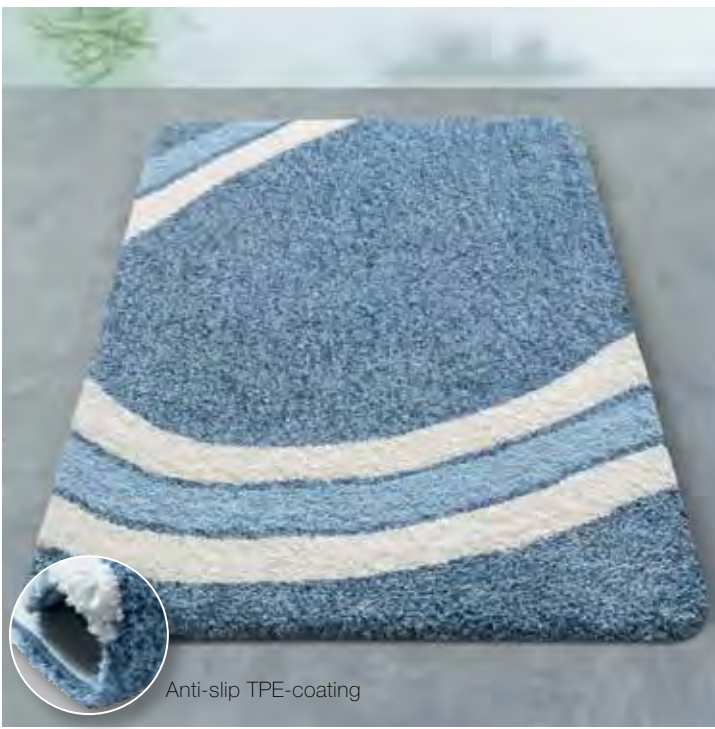

Anti-slip TPE-coating