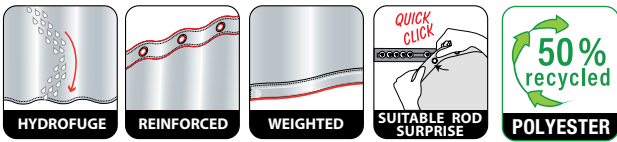

terracotta, ecru
 180x200 cm **10.29476**

TEÏVA / Bathroom rug
 50 x 80 cm **10.29408**

 MATCH WITH

TESSA

100% POLYESTER

black & brown
180x200 cm **10.22781**

THALIA

100% POLYESTER