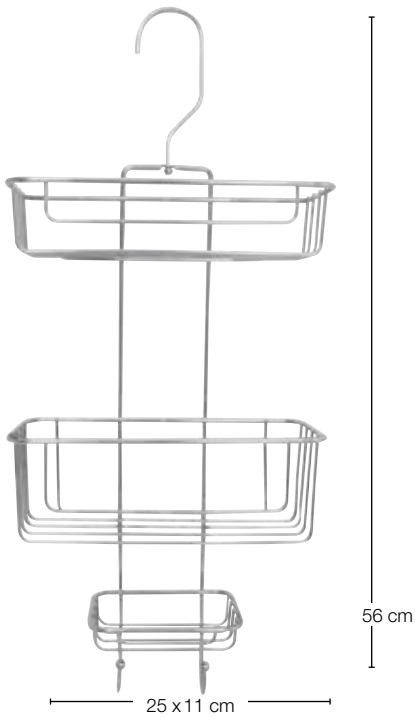

JOE

METAL

40.07347

MINI

METAL

40.07507