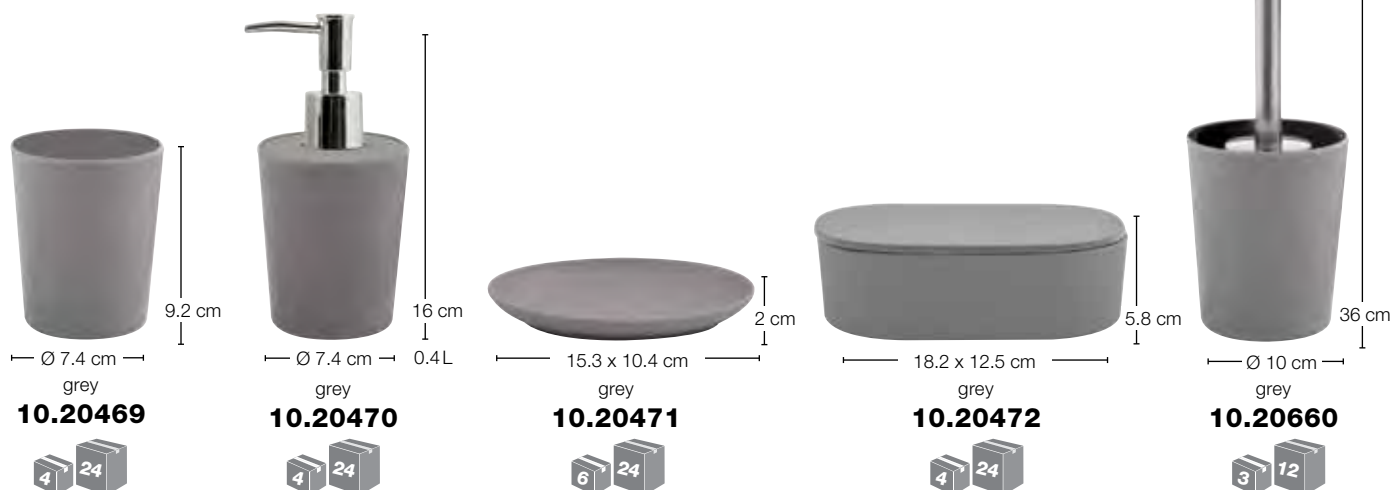

TAKEO

NATURAL BAMBOO FIBERS

ABS

chromed

10.00776