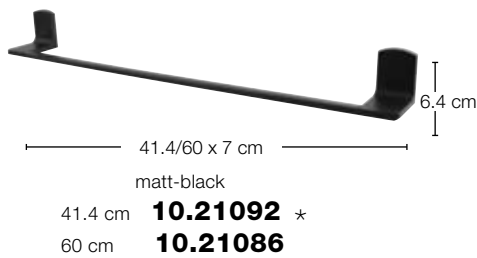

10.21079 | 10.21080 | 10.21081
10.21084 | 10.21087 | 10.21083
10.21085 | 10.21086 | 10.21088
10.21069 | 10.21070 | 10.21072
10.21074 | 10.21073 | 10.21075
10.21076

10.21082
10.21071

10.12566