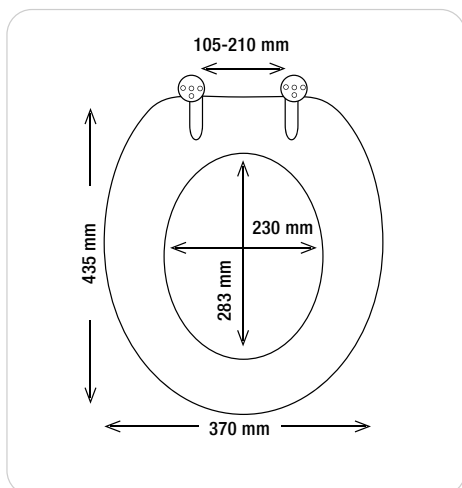

MALDIVES

MDF | 2.9 kg max. 150 kg

SLOW CLOSE

ZINC ALLOY

HIGH GLOSS

SPARE

zinc alloy
chromed

10.25935

multicolor
38 x 5.6 x 46.5 cm
40.07364