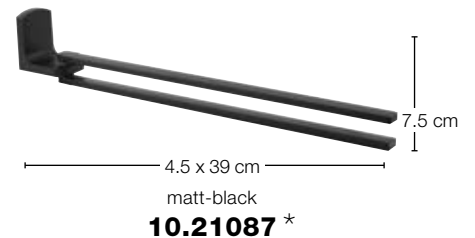

10.21079 | 10.21080 | 10.21081
10.21084 | 10.21087 | 10.21083
10.21085 | 10.21086 | 10.21088
10.21069 | 10.21070 | 10.21072
10.21074 | 10.21073 | 10.21075
10.21076

10.21082
10.21071

10.12566