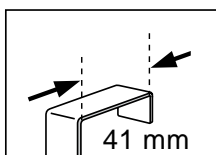

LIFT

STEEL POWDER COATED
STAINLESS STEEL / BRUSHED

- Türhaken
- Crochet pour porte
- Ganci per porta
- Gancho de puerta
- Door hook

black
3x14x4.1 cm
10.16497

white
3x14x4.1 cm
10.16495

brushed
3x14x4.1 cm
10.16493

- Wandhaken für die dusche
- Crochet pour paroi de douche
- Ganci a muro per doccia
- Gancho de pared de la ducha
- Shower screen hook

black
3x14x1.9 cm
10.16491

white
3x14x1.9 cm
10.16489

brushed
3x14x1.9 cm
10.16483

PUNT

STAINLESS STEEL

- Wandhaken für die dusche
- Crochet pour paroi de douche
- Ganci a muro per doccia
- Gancho de pared de la ducha
- Shower screen hook

polished
4.5x13.5x1.9 cm
10.16475

brushed
4.5x13.5x1.9 cm
10.16427

brushed
26x13.5x1.9 cm
10.16449