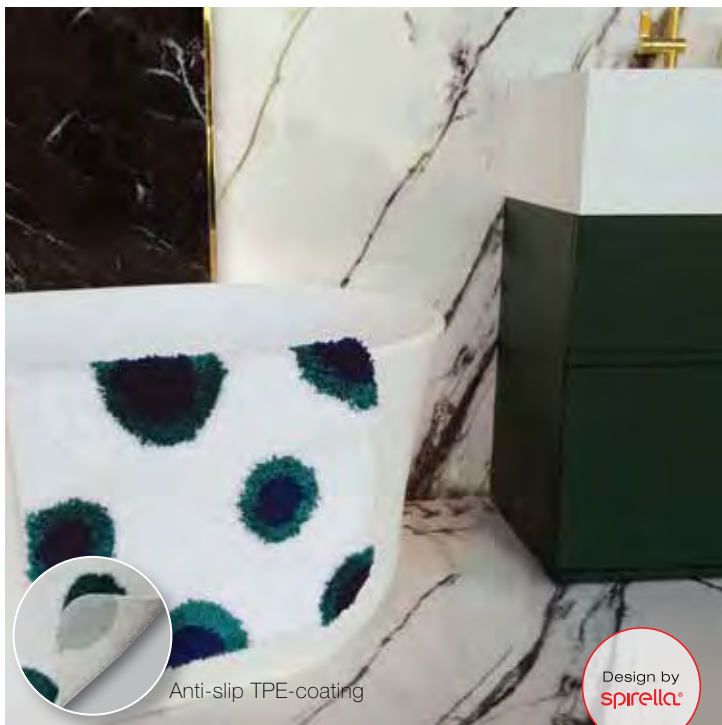

DAISY

100% POLYESTER MICROFIBRE

aqua-blue
50x80 cm **10.21131**

ca. 50x80 cm

12 50x80 cm

Anti-slip TPE-coating

Design by
spirella

DEEP FOREST