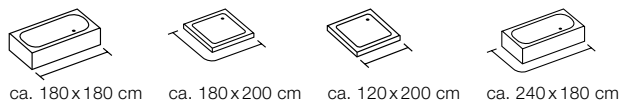

Kat./cat. III
Spezialmasse
Mesures spéciales
Special measures

10.00841   **10.00172**   **10.00241**