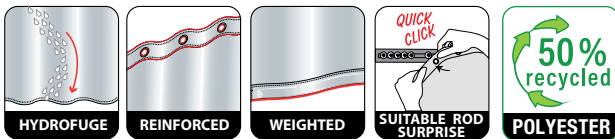

LIV

100% POLYESTER

black
 180 x 200 cm **10.20892**

ca. 180 x 200 cm

ca. 180 x 200 cm

MADE IN EUROPE

MANO

100% POLYESTER