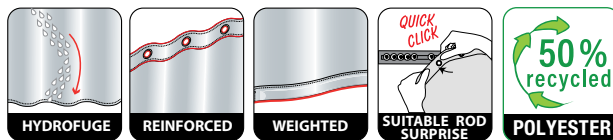

ca. 180x200 cm

ca. 180x200 cm

MADE IN EUROPE

CLAIRE

TM 100% POLYESTER
on the back

acqua
 120x200 cm **10.18477**
 180x180 cm **10.18478**
 180x200 cm **10.18479**
 240x180 cm **10.18480**

CLOUD

TM 100% POLYESTER
on the back