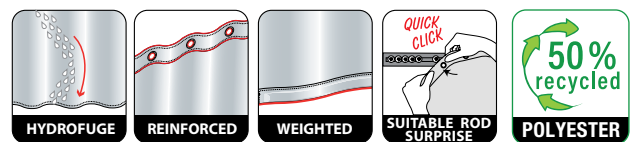

LIV

100% POLYESTER

black
 180 x 200 cm **10.20892**

ca. 180 x 200 cm

ca. 180 x 200 cm

MADE IN EUROPE

MANO

100% POLYESTER