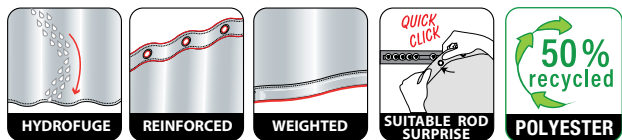

ALTRO

 100% POLYESTER

 champagne
180x200 cm **10.29051**

 white
180x200 cm **10.28708**

AMANDA

 100% POLYESTER

 pink
180x200 cm **10.15174**

MADE IN EUROPE 