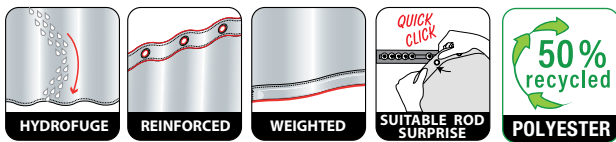

multicolor
120x200 cm **10.19017**
180x180 cm **10.19018**
180x200 cm **10.19019**
240x180 cm **10.19020**