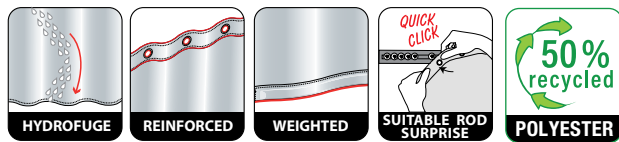

NEMO

100% POLYESTER

acqua
120x200 cm **10.02939**
180x180 cm **10.02940**
180x200 cm **10.02941**
240x180 cm **10.02942**