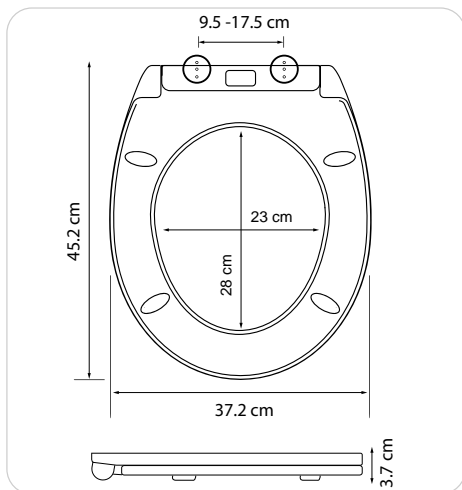

ULTRA-GLOSSY toilet seat

- Easy to remove system
- Slow close
- Quick fastening

1.5 kg

52 x 45 x 124 cm
Display 21 toilet seats
shiny-white **box 300**
shiny-black **box 301**
shiny-taupe **box 302**