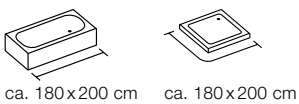

DOLLY

ELEPHANT

100% POLYESTER

100% POLYESTER

HYDROFUGE
REINFORCED
WEIGHTED
QUICK CLICK
SUITABLE ROD SURPRISE
50% recycled
POLYESTER

HYDROFUGE
REINFORCED
WEIGHTED
QUICK CLICK
SUITABLE ROD SURPRISE
50% recycled
POLYESTER

lavender
180x200 cm **10.22625**

blue grey
180x200 cm **10.20863**