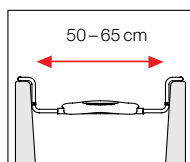

WANNENSITZ

Wannensitz | Siège de baignoire | Sedile vasca
Asiento de baño | Bath Seat

ALUMINUM POWDER-COATED

- Rostfrei / Inoxydable / Non-rusting
- Ausziehbar / Téléscopique / Extensible
- Grosse Sitzfläche / Grand siège / Large seat

max. 100 kg

36.5 x 19 cm
white
10.30012

BAD-KLAPPSITZ

Bad-Klappsitz | Chaise pliante | Sedia da bagno pieghevole
Silla plegable | Folding Chair

FINEST STEEL CHROMIUM-PLATED

- Rostfrei / Inoxydable / Non-rusting
- Grosse Sitzfläche / Grand siège / Large seat
- Klappbar / Rabattable / Foldable
- Inkl. Haken zum Aufhängen / Incl. crochet de suspension / Incl. hook to hang up

max. 130 kg

42 x 58.5 cm
chrome
10.30026