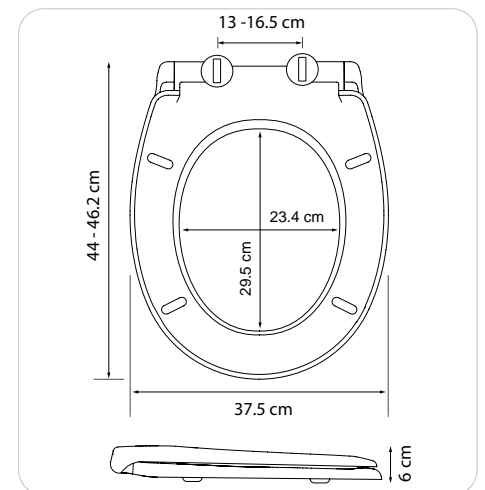

polished
10.25936

blanc
44 x 37.5 cm
40.07555

light-grey
10.29468

dark-grey
10.29470

black
10.29471

NEELA

DUROPLAST | 1.7 kg

MALDIVES