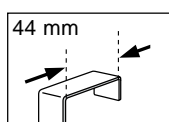

RONDA

METAL | ABS

4 x 4.4 cm
matt-white
10.20507

matt-black
10.20506

RONDA-TRE

METAL | ABS

30 x 4.4 cm
matt-white
10.20509

matt-black
10.20508