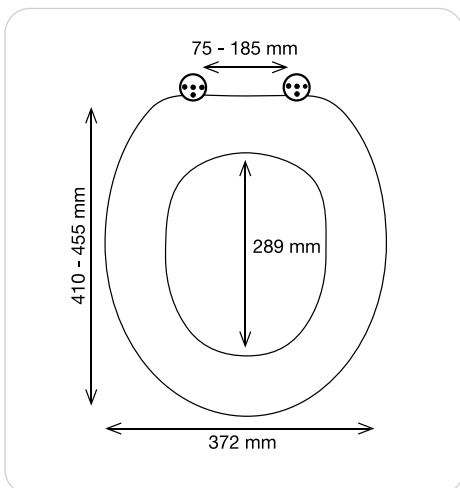

EASY CLIP

DUROPLAST | 1.9 kg

★★★
3 JAHRE · ANS · YEARS
GARANTIE · GUARANTEE

polished
10.25933

dark-grey
37.2 x 41/45.5 cm
10.20948