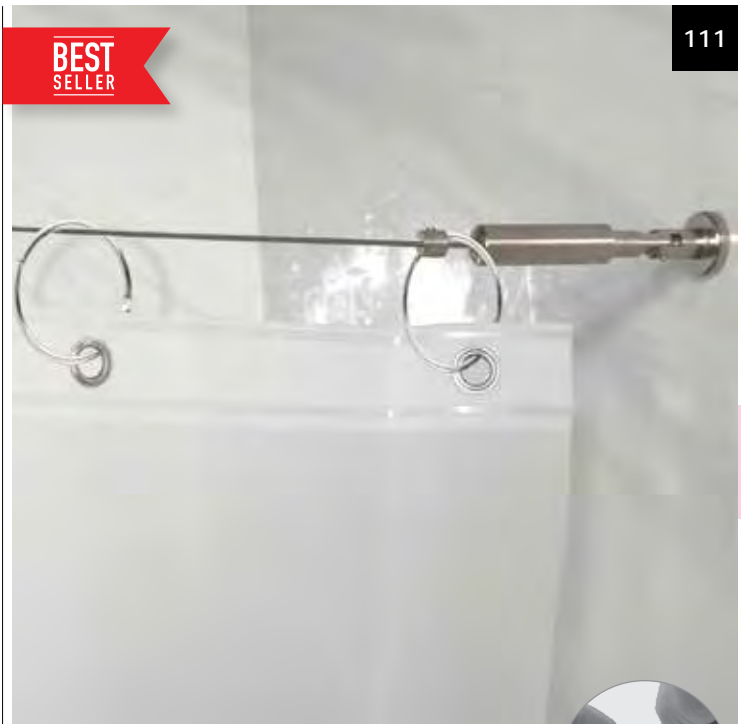

Holder for sloping wall

Holding fit for shower curtain rods on oblique walls. Wall-fitting

white Ø 20 mm 1 pcs **10.04281**

white Ø 25 mm 1 pcs **10.04282**

WILLOW

IRON HOLDER & STAINLESS STEEL WIRE

MATCH WITH

TO DRILL

EASY TO CUT

5 METERS
MAX.
ADJUSTABLERINGS
NOT INCLUDED

Cable for shower curtain

Ø 2 mm / 5 meters max. **10.22728**

- extendible
- easy to cut
- mounting hardware (screws and dowels) are included
- instructions
- rings not included