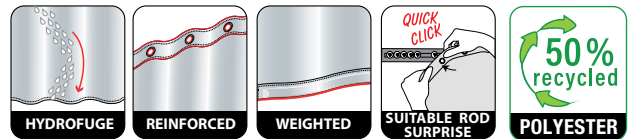

light-orange & blue
180x200 cm **10.22782**

ca. 180x180 cm

ca. 180x200 cm

ca. 120x200 cm

ca. 240x180 cm

ca. 180x200 cm

ca. 180x200 cm

10.20008

Kat./cat. IV

Spezialmasse

Mesures spéciales

Special measures

10.20004

Kat./cat. IV

Spezialmasse

Mesures spéciales

Special measures

10.20005