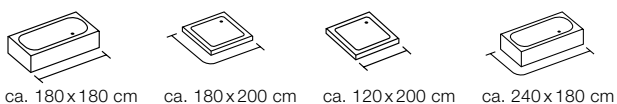

VAGUES

    TM 100% POLYESTER
on the back

 black
 180x200 cm **10.20160**

MADE IN EUROPE

VEGAS

100% POLYESTER

	black	120x200 cm	10.17948
		180x180 cm	10.17949
		180x200 cm	10.17950
		240x180 cm	10.17951

ca. 180x180 cm