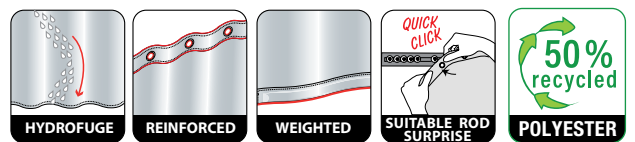

PORTO

100% POLYESTER
on the back

white
180x200 cm **10.33938**

ca. 180x180 cm

ca. 180x200 cm

ca. 120x200 cm

ca. 240x180 cm

10.18078

10.18076

10.18077

ca. 180x200 cm

ca. 180x200 cm