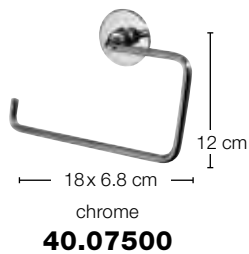

1 4 40.07500 | 40.07501 | 40.07502
40.07503 | 40.07746

1 8 40.07497