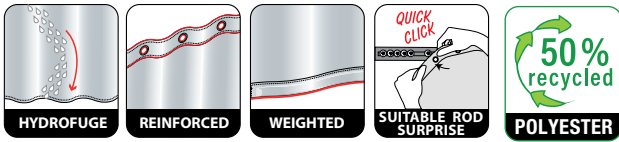

DIVER / Accessories
10.20059

ca. 180x200 cm

ca. 180x200 cm

MADE IN EUROPE

PITTORE

100% POLYESTER
on the back

multicolor
 120x200 cm **10.17944**
 180x180 cm **10.17945**
 180x200 cm **10.17946**
 240x180 cm **10.17947**