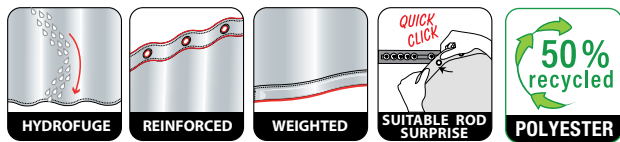

white
120x200 cm **10.20616**
180x180 cm **10.20617**
180x200 cm **10.20618**
240x180 cm **10.20619**

AGDA / Accessories
10.20303

AGDA / Accessories
10.20304

AGDA / Accessories
10.20307

AGDA / Accessories
10.20306

ca. 180x180 cm

ca. 180x200 cm

ca. 120x200 cm

ca. 240x180 cm

10.22280

10.22278

Kat./cat. III

10.22279