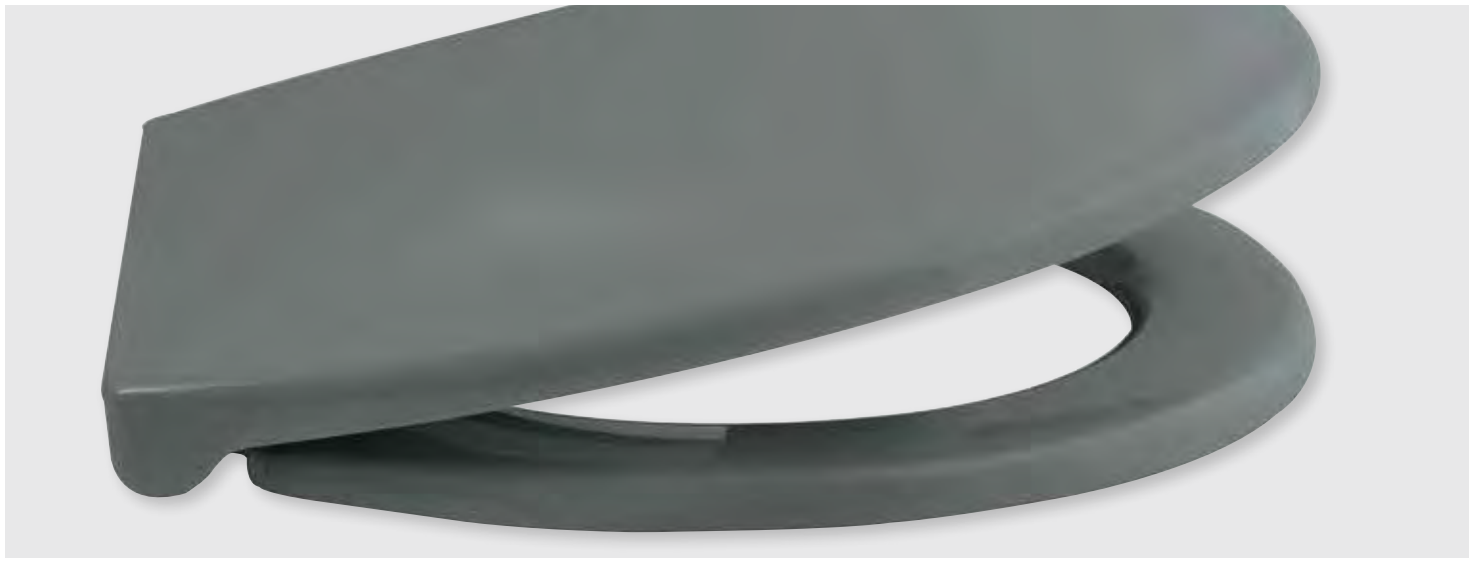

HARRY

PP | 1.3 kg

polished
10.25936

blanc
44 x 37.5 cm
40.07555

light-grey
10.29468

dark-grey
10.29470

black
10.29471