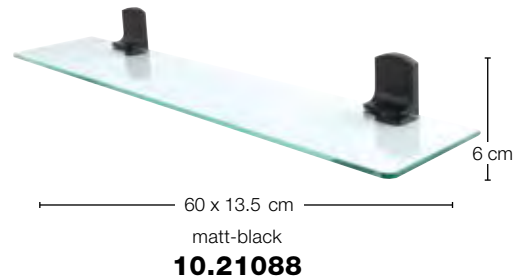

**BEST
SELLER**

TAKU

ZINC | STAINLESS STEEL * | CHROMED | GLASS

▪ Pulverbeschichtet / Powder-coated / Thermolaqué

screws included

optional

10.21079 | 10.21080 | 10.21081
10.21084 | 10.21087 | 10.21083
10.21085 | 10.21086 | 10.21088
10.21069 | 10.21070 | 10.21072
10.21074 | 10.21073 | 10.21075
10.21076

10.21082
10.21071

10.12566