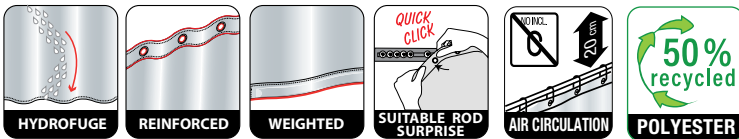

PRIMO BIOACTIVE

100% POLYESTER

white

120x200 cm **10.17063**
180x180 cm **10.17064**
180x200 cm **10.17065**
240x180 cm **10.17066**

Geschützter Duschvorhang

Hygiene, Frische & Schutz: Primo Bioactive mit Sanitized® kombiniert Materialschutz und Funktionalität einzigartig. Silberionen reduzieren die Ansiedlung von Mikroben und schützen so vor Geruchsbildung.

Antimikrobieller Wirkstoff: T 25-22 Silver

Rideau de douche protégé

Hygiène, fraîcheur et protection: Primo Bioactive avec Sanitized® est la combinaison parfaitement réussie entre la protection des matériaux et la fonctionnalité. Les ions d'argent réduisent la colonisation microbienne et protègent ainsi contre la formation d'odeurs.

Substance active anti-microbienne T27-22 Silver.

Tenda della doccia protetta

Igiene, freschezza e protezione: Primo Bioactive con Sanitized® unisce in modo straordinario protezione dei materiali e funzionalità. Gli ioni d'argento riducono l'insediamento dei microbi, proteggendo così dalla formazione di odori sgradevoli.

Sostanza attiva antimicrobica: T 27-22 Silver

Cortina de baño protegida

Higiene, frescura y protección: Primo Bioactive con Sanitized® es la combinación perfecta de protección y funcionalidad del material. Los iones de plata reducen la colonización microbiana y, por lo tanto, protegen contra la formación de olores.

Sustancia activa antimicrobiana : T 27-22 Silver

Protected shower curtain

Hygiene, freshness & protection: Primo Bioactive with Sanitized® uniquely combines the protection of materials with functionality. Silver ions reduce the accumulation of bacteria and thus protect against unpleasant odours.

Antimicrobial active substance: T 27-22 Silver