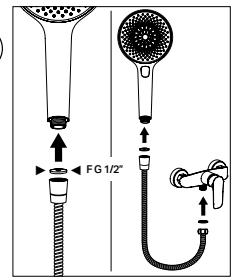

STAN 1.80 m

PVC