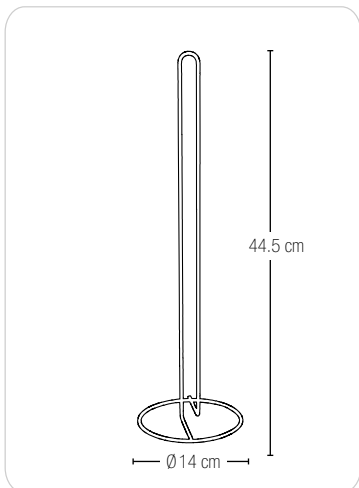

STOCK

METAL

matt-black
Ø 14 x 44.5 cm
40.07723