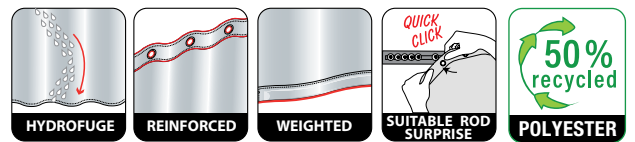

MADE IN EUROPE

ATLANTIS

TM 100% POLYESTER
on the back

champagne
120x200 cm **10.02963**
180x180 cm **10.02964**
180x200 cm **10.43773**
240x180 cm **10.02965**

BAD DOG

TM 100% POLYESTER
on the back

black
180x180 cm **10.18923**
180x200 cm **10.18470**