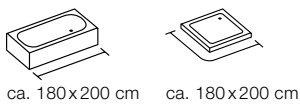

ca. 180x200 cm

ca. 180x200 cm

MADE IN EUROPE

KITTY PAW

100% POLYESTER
on the back

HYDROFUGE
 REINFORCED
 WEIGHTED
 QUICK CLICK
 SUITABLE ROD SURPRISE
 50% recycled
 POLYESTER

grey
180x200 cm **10.19180**

KOS