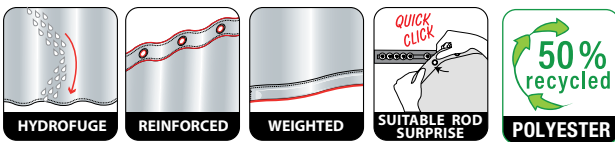

VAGUES

    TM 100% POLYESTER
on the back

 black
 180x200 cm **10.20160**

MADE IN EUROPE

VEGAS

100% POLYESTER

	black	120x200 cm	10.17948
		180x180 cm	10.17949
		180x200 cm	10.17950
		240x180 cm	10.17951

ca. 180x180 cm