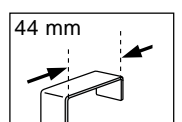

BEST
SELLER

273

DOOR

RONDA-QUATTRO

METAL | ABS

35 x 4.4 cm

matt-white

10.20511

matt-white/neon

10.20670

matt-black

10.20510