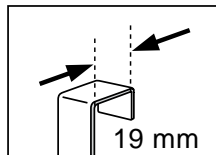

LIFT

STEEL POWDER COATED
STAINLESS STEEL / BRUSHED

- Türhaken
- Crochet pour porte
- Ganci per porta
- Gancho de puerta
- Door hook

black
3x14x4.1 cm
10.16497

white
3x14x4.1 cm
10.16495

brushed
3x14x4.1 cm
10.16493

- Wandhaken für die dusche
- Crochet pour paroi de douche
- Ganci a muro per doccia
- Gancho de pared de la ducha
- Shower screen hook

black
3x14x1.9 cm
10.16491

white
3x14x1.9 cm
10.16489

brushed
3x14x1.9 cm
10.16483

PUNT

STAINLESS STEEL

- Wandhaken für die dusche
- Crochet pour paroi de douche
- Ganci a muro per doccia
- Gancho de pared de la ducha
- Shower screen hook

polished
4.5x13.5x1.9 cm
10.16475

brushed
4.5x13.5x1.9 cm
10.16427

brushed
26x13.5x1.9 cm
10.16449