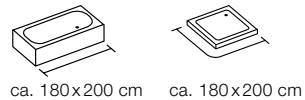

ALTRO

100% POLYESTER

champagne
180x200 cm **10.29051**

white
180x200 cm **10.28708**

AMANDA

100% POLYESTER

pink
180x200 cm **10.15174**