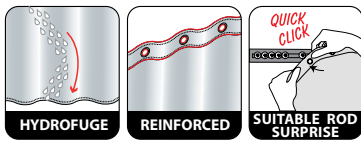

Kat./cat. IV

10.19367

ca. 180x200 cm ca. 180x200 cm

BEST SELLER

MADE IN EUROPE 

TRIBAL

 73% COTTON | 27% POLYESTER

beige
180x200cm **10.20260**