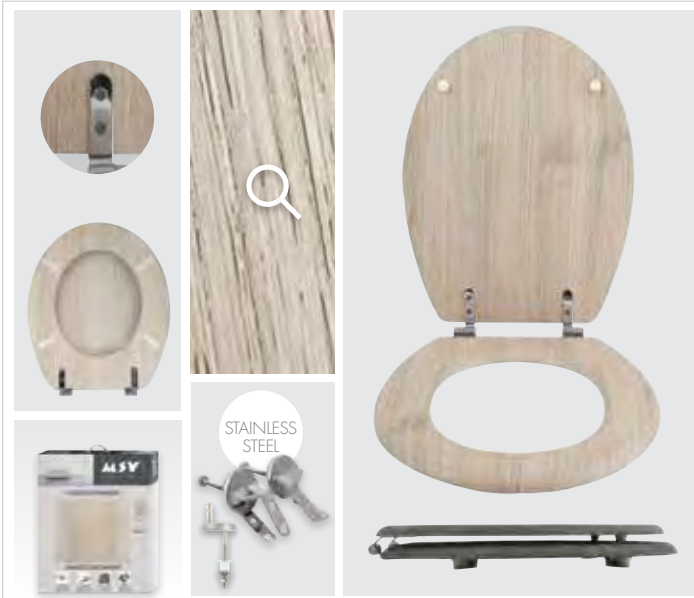

MDF & STAINLESS STEEL - PVC COATING

36x5.6x45 cm

3.3 Kg

• 3 SIDED PRINTING

Garantie
3
years / ans
Garantie