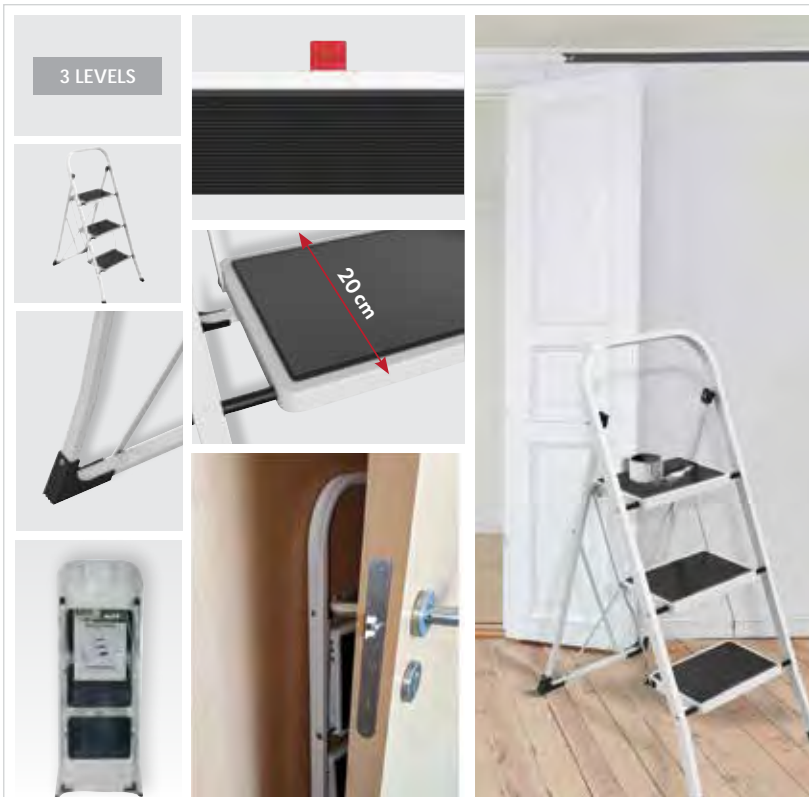

STEEL & POLYPROPYLENE

46x71x105 cm

Test according to : EK5/AK1 19-01:2019
AFPS GS 2019:01 PAK
Max load capacity : 150 Kgs.
Tested by : TUV Rheinland.

- SLIM LINE
- NON-SLIP STEPS

white & black

- LARGE STEEL STEPS

- EASY TO STORE
- NOT TAKE-UP SPACE

←3.5 cm→

130002

STEEL & POLYPROPYLENE

46x71x105 cm

Test according to : EK5/AK1 19-01:2019
AFPS GS 2019:01 PAK
Max load capacity : 150 Kgs.
Tested by : TUV Rheinland.

- SLIM LINE
- NON-SLIP STEPS

white & black

- LARGE NON-SLIP PP STEPS

- EASY TO STORE
- NOT TAKE-UP SPACE

←3.5 cm→

130004