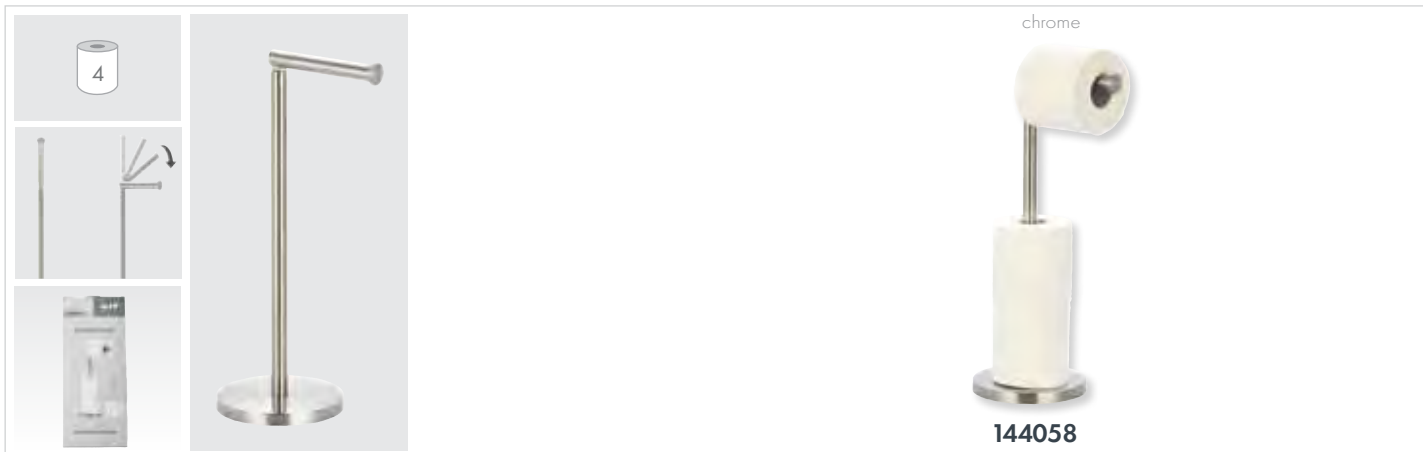

STAINLESS STEEL

Ø15x60 cm

STEEL

 		chrome	matt-black finish
		141365	142751

STAINLESS STEEL

Ø15x43/54 cm

STEEL

Ø15x43/54 cm