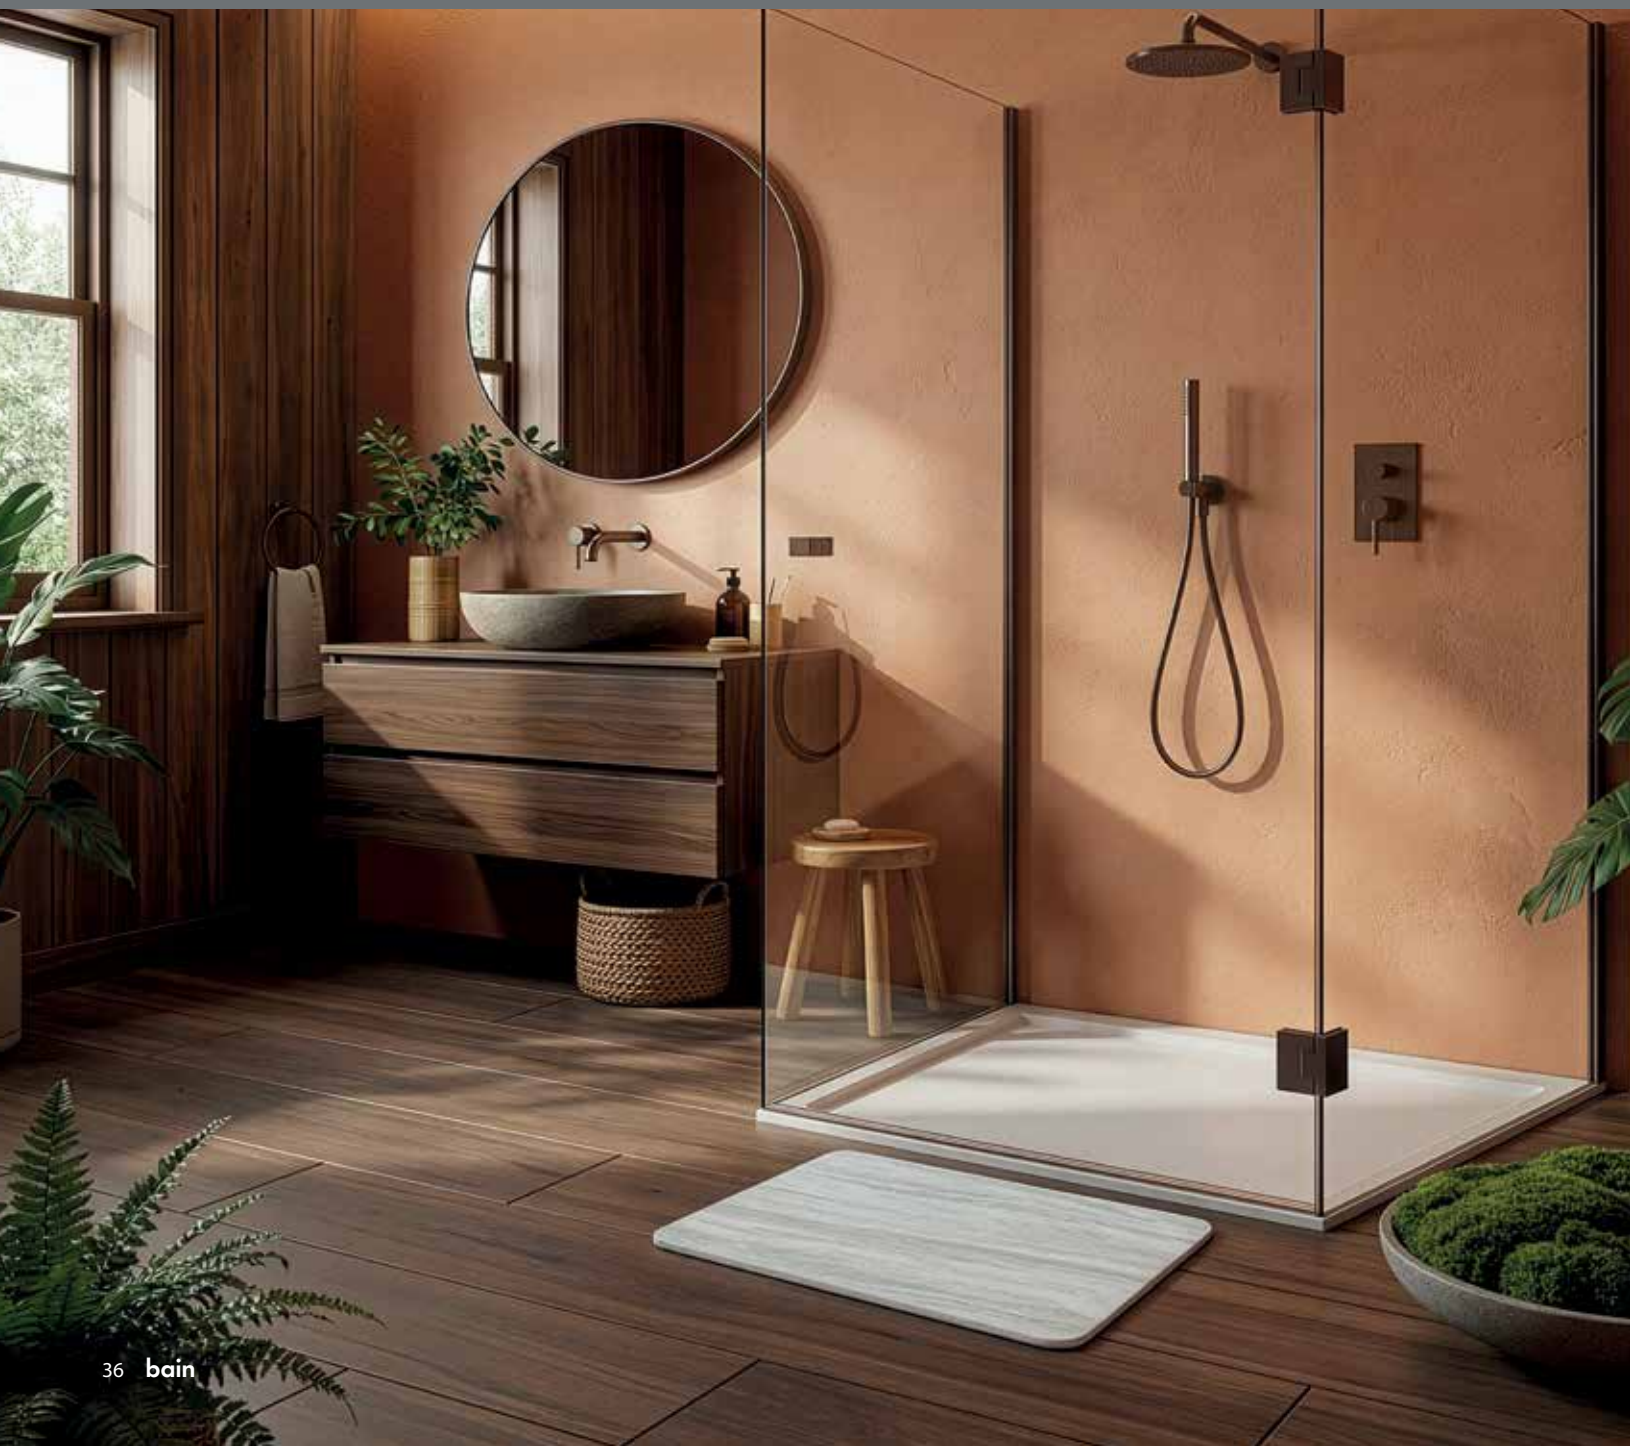

Galets (4 pcs) p38

Caillebotis p38

Chatons (5 pcs) p39

Pez (5 pcs) p39

TAPIS DE BAIN & ANTIDÉRAPANTS

BATHROOM MATS & BATH INSERTS

ALFOMBRAS DE BAÑO Y ANTIDESLIZANTES

BADTEPPICHE & WANNENEINLAGEN

TAPPETI BAGNO E ANTISCIVOLO