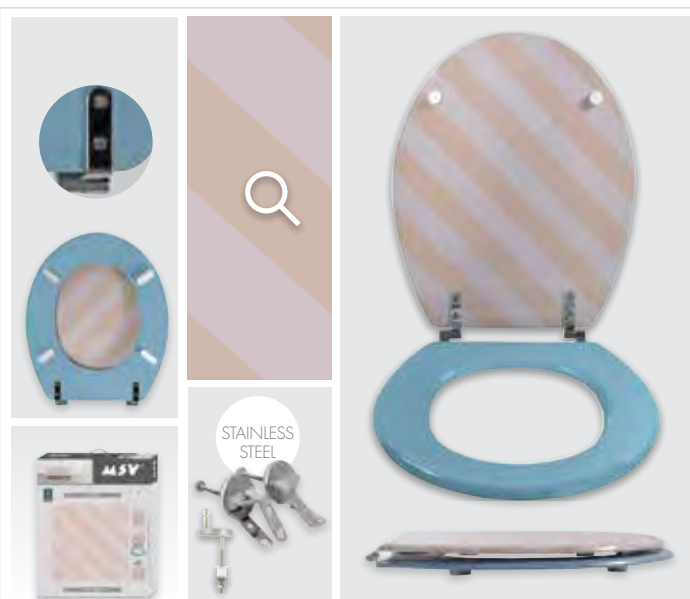

Charlotte
142492

multicolor

Macéo
142493

MDF & STAINLESS STEEL

36x5.6x45 cm 3.3 Kg

• 3 SIDED PRINTING

Guarantee
3
years / ans
Garantie

STAINLESS STEEL