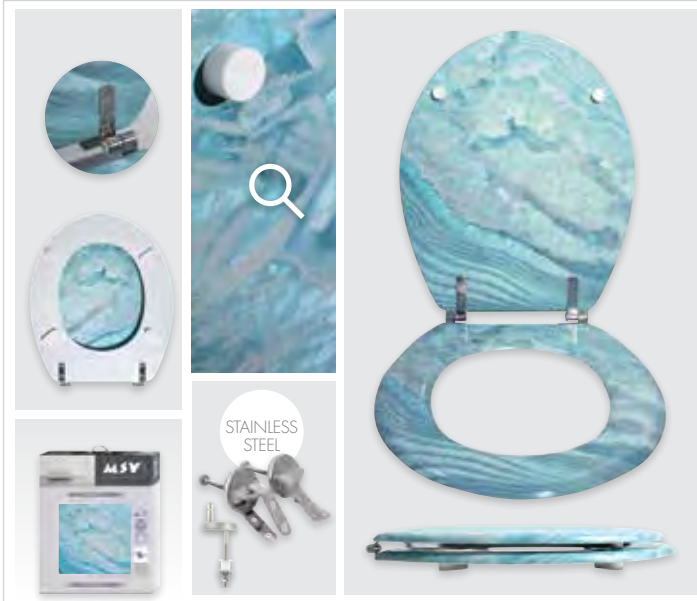

MDF & STAINLESS STEEL - LACQUER & VARNISH

36x5.6x45 cm

3.3 Kg

• 3 SIDED PRINTING

Garantie
3
years / ans
Garantie