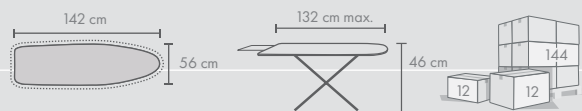

COTTON

142/132x56/46 cm

100% COTTON

IRONING BOARD COVER

WITH STRINGS

black & gold

FOR BOARD UP TO: 142x56 cm

130074

cotton 100%

COTTON & POLYESTER FLANNEL 3mm + ALUMINUM COATING

POLYESTER

Ironing cover: 125x43 cm

130x43 cm

MICROPERFORATIONS FOR STEAM IRONING

100% POLYESTER

IRONING BOARD COVER

WITH STRINGS

grey

FOR BOARD UP TO: 120x38 cm

38 cm   120 cm max.

130068

PADDED FELT COVER SUITABLE FOR ANY IRONING BOARD

FOR BOARD UP TO: 125x38 cm

130065

COTTON

8 - 18 cm

• SET OF 3 OR 4 COVER FASTENERS

ELASTIC

x3

8 cm

18 cm

130062

x4

8 cm

18 cm

130071