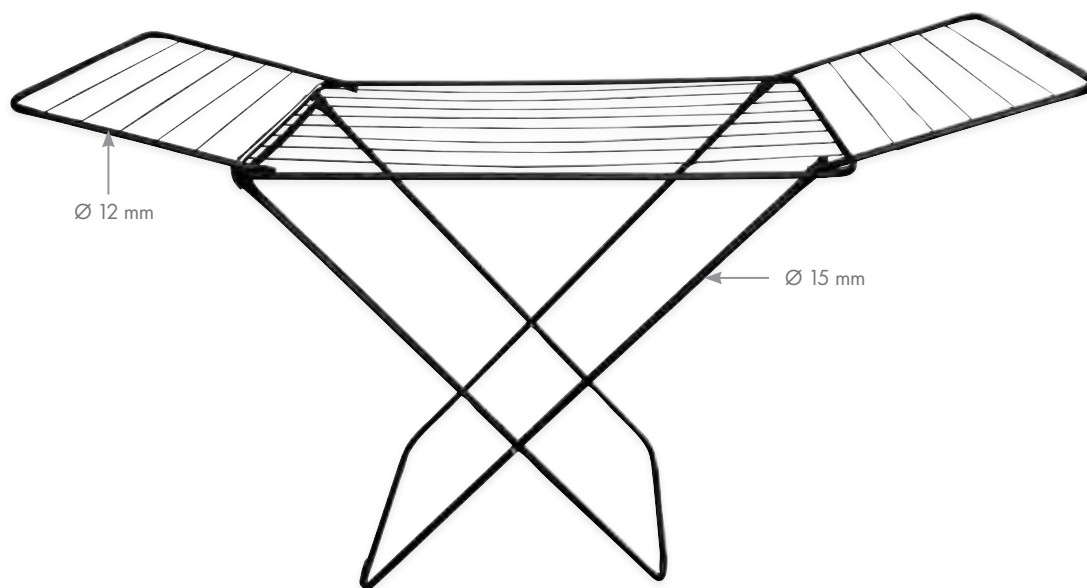

STEEL

167.5x51.5x95.5 cm

NO MARK ON THE CLOTHES

TRENDY

matt-black

18 m

130154

POSSIBILITY 40 PCS : BOX 242

STEEL & POLYPROPYLENE

BEST SELLER

176x55x85 cm | 2.65 kg

• TUBES Ø 7.6 mm | NO MARK ON THE CLOTHES

TRENDY

matt-black

18 m