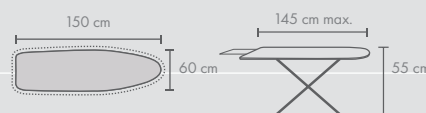

130134

▶ FOR BOARD UP TO: 140x56 cm

WITH STRINGS

130059

COTTON WITH TITANIUM COATING + POLYESTER PADDING 3mm

Love 150x60 cm

100% COTTON + TITANIUM COATING + POLYESTER PADDING 3 mm

IRONING BOARD COVER