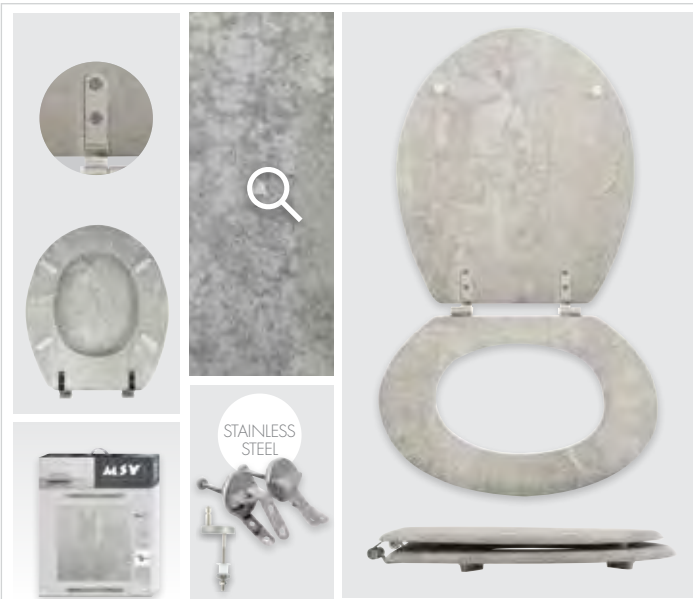

MDF & STAINLESS STEEL - PVC COATING

36x5.6x45 cm

3.3 Kg

• 3 SIDED PRINTING

Garantie
3
years / ans
Garantie

white wood effect

Ombo
142215

stone effect