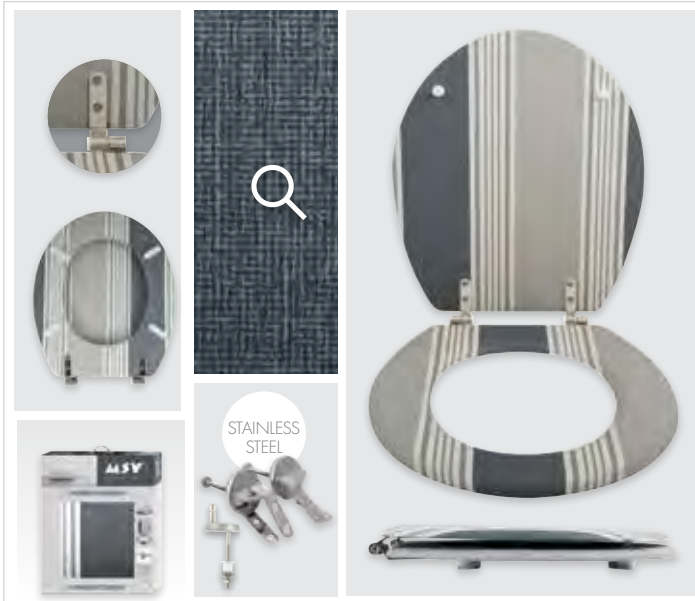

MDF & STAINLESS STEEL - PVC COATING

36x5.6x45 cm 3.3 Kg

• 3 SIDED PRINTING