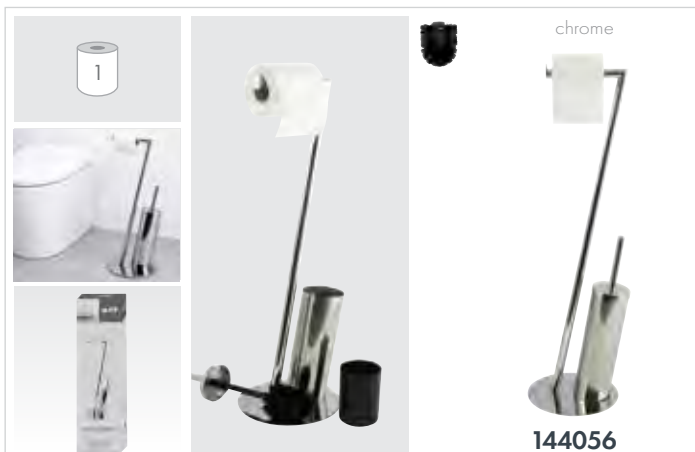

Lilo 16.5x16x50 cm

• PHONE HOLDER

CHROME-PLATED STEEL

Ø20x71 cm

Pili 18x72.5 cm

144056

141429

STAINLESS STEEL