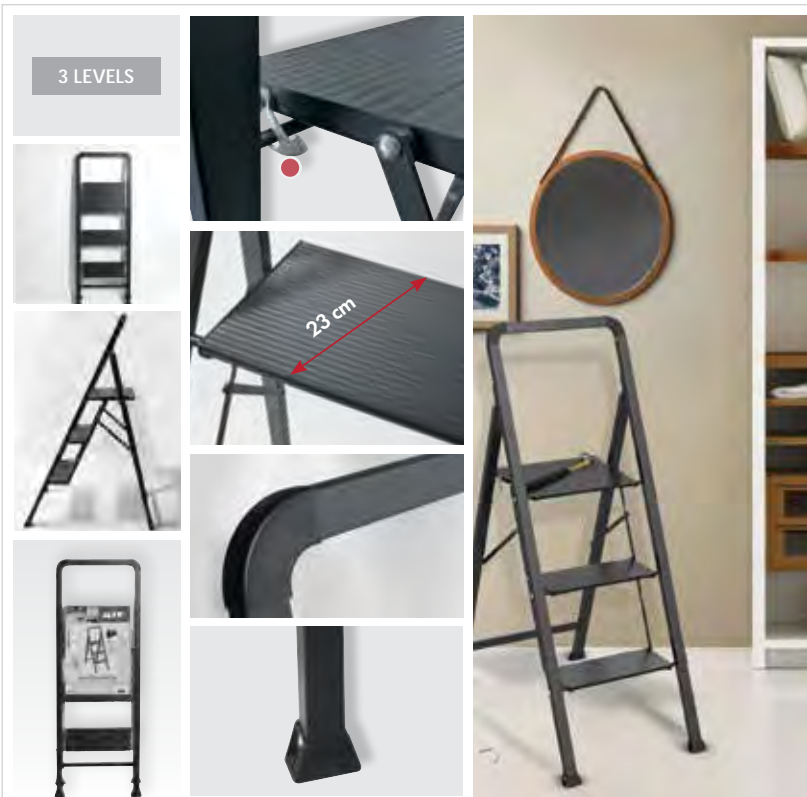

STEEL LEGS & ALUMINUM STEPS WITH POWDER COATING

***** PREMIUM

47.5x42.5x85 cm | 4.29 kg

Test according to : EK5/AK1 19-01:2019
AfPS GS 2019:01 PAK
Max load capacity : 150 Kgs.
Tested by : TUV Rheinland.

TO SAFETY REQUIREMENTS
CONFORMS
EN 14183

- HIGH QUALITY MATERIALS
- SUPERIOR PAINTING
- THICK & HEAVY ITEM

MAX 150 Kg

STEEL LEGS & ALUMINUM STEPS WITH POWDER COATING

***** PREMIUM

62x42.5x108 cm | 5.51 kg

Test according to : EK5/AK1 19-01:2019
AfPS GS 2019:01 PAK
Max load capacity : 150 Kgs.
Tested by : TUV Rheinland.

TO SAFETY REQUIREMENTS
CONFORMS
EN 14183

- HIGH QUALITY MATERIALS
- SUPERIOR PAINTING
- THICK & HEAVY ITEM

MAX 150 Kg