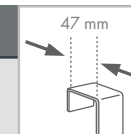

CHROME-PLATED STEEL

46x11x19 cm

DOOR HOOK