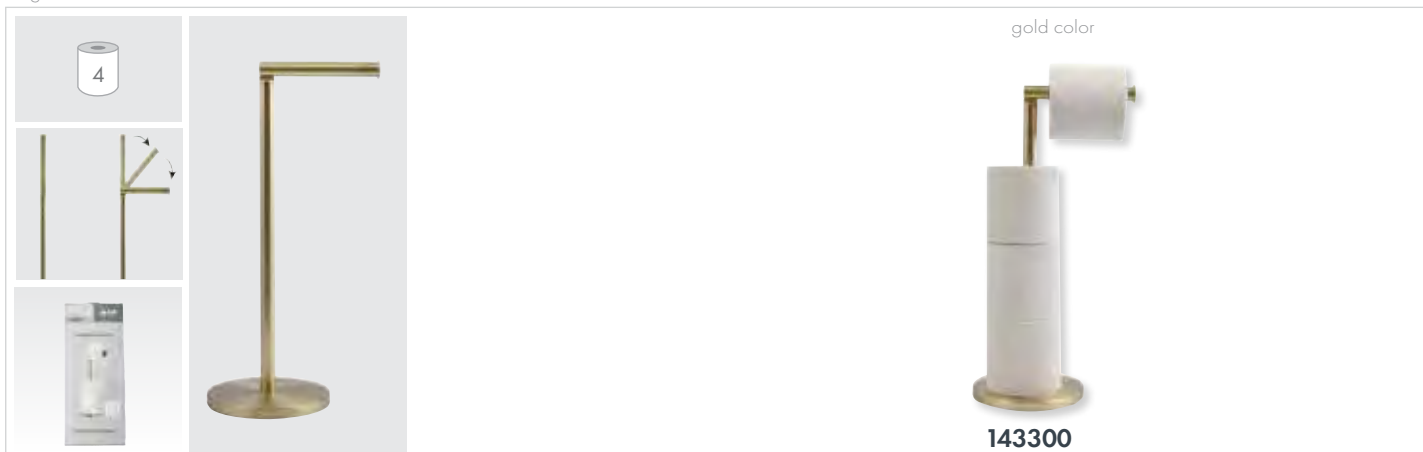

STEEL

Ø15x43/54 cm

gold brushed effect