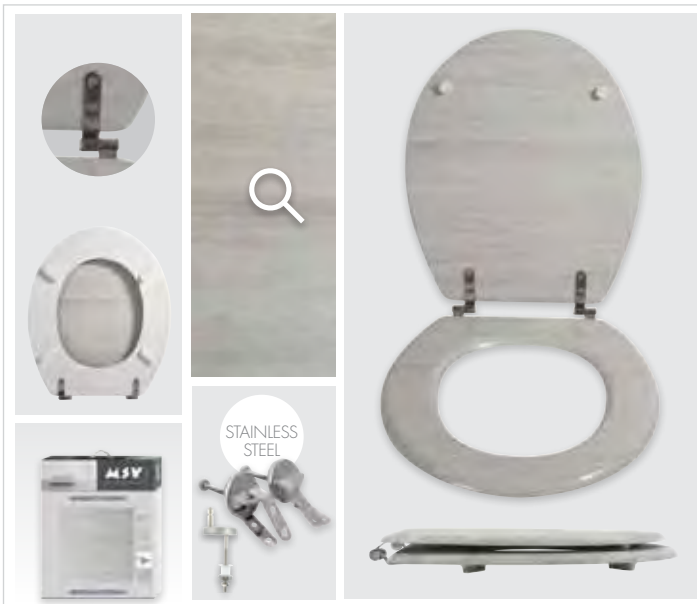

MDF & STAINLESS STEEL - LACQUER & VARNISH

36x5.6x45 cm

3.3 Kg

• 3 SIDED PRINTING

Garantie
3
years / ans
Garantie

aqua-blue

stone effect