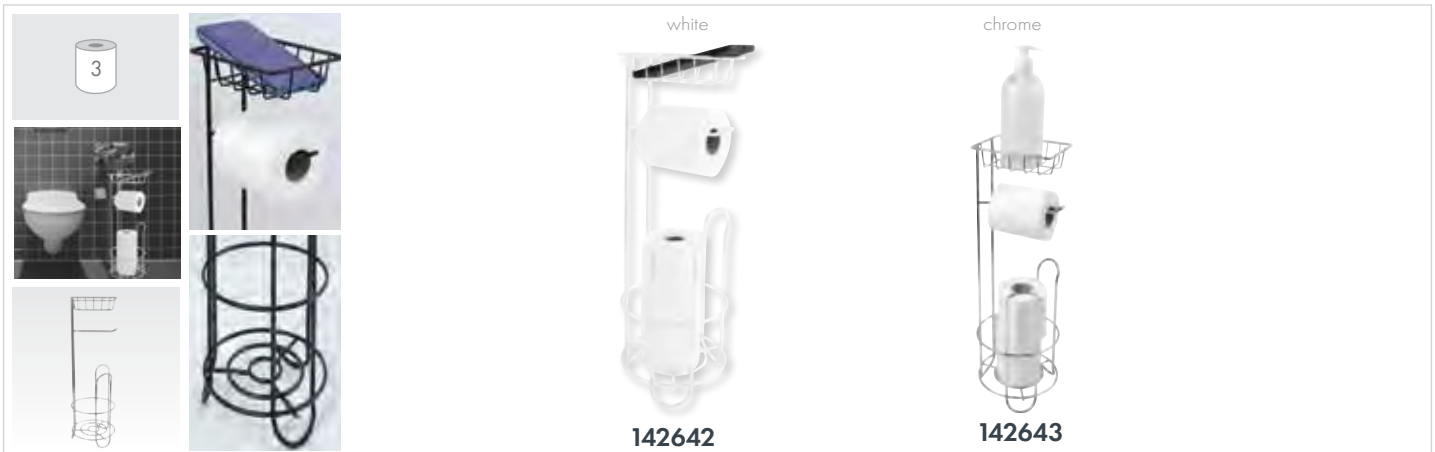

Lilo 16.5x16x50 cm

• PHONE HOLDER

CHROME-PLATED STEEL

Ø20x71 cm

Pili 18x72.5 cm

144056

141429

STAINLESS STEEL