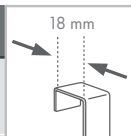

STEEL

Kessy

2.2x5x12.4 cm

GLASS SHOWER HOOK