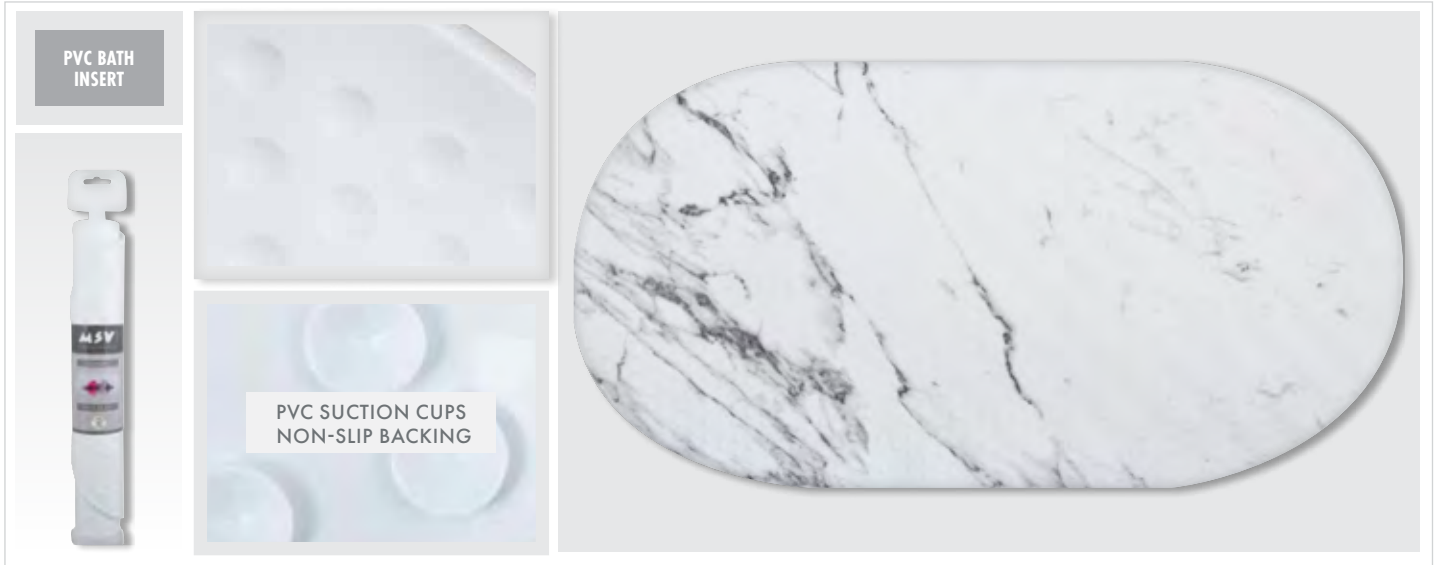

multicolor

POLYESTER & PVC BACKED

69x39 cm

PVC BATH INSERT

PVC SUCTION CUPS NON-SLIP BACKING

marble effect