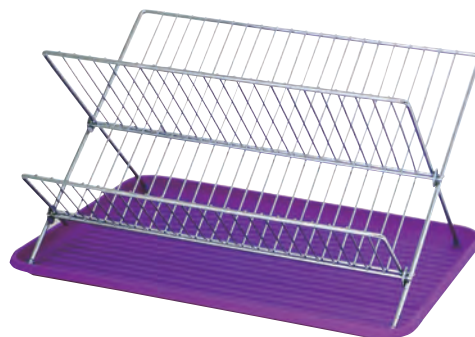

EVA

BEST SELLER

50x150 cm

white

110539

ALUMINUM

Ø 26 cm

8 sheets

• ALUMINUM STOVE COVER

16 sheets

110132

110133

CHROME-PLATED STEEL & POLYPROPYLENE

40x34.5x27 cm

• 2 LEVELS
• WITH TRAY

purple

110534