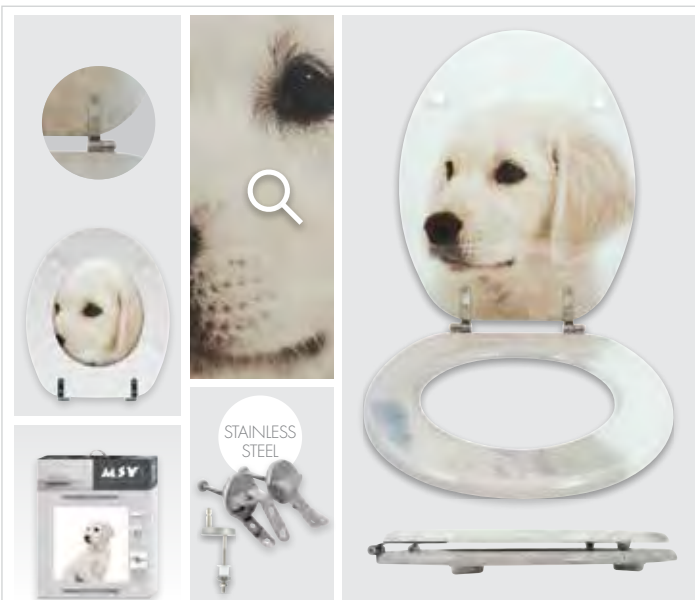

Stonehenge
142213

MDF & STAINLESS STEEL - PVC COATING

36x5.6x45 cm  3.3 Kg

• 3 SIDED PRINTING

grid effect

Cardiff
142212

white

Scott
142240