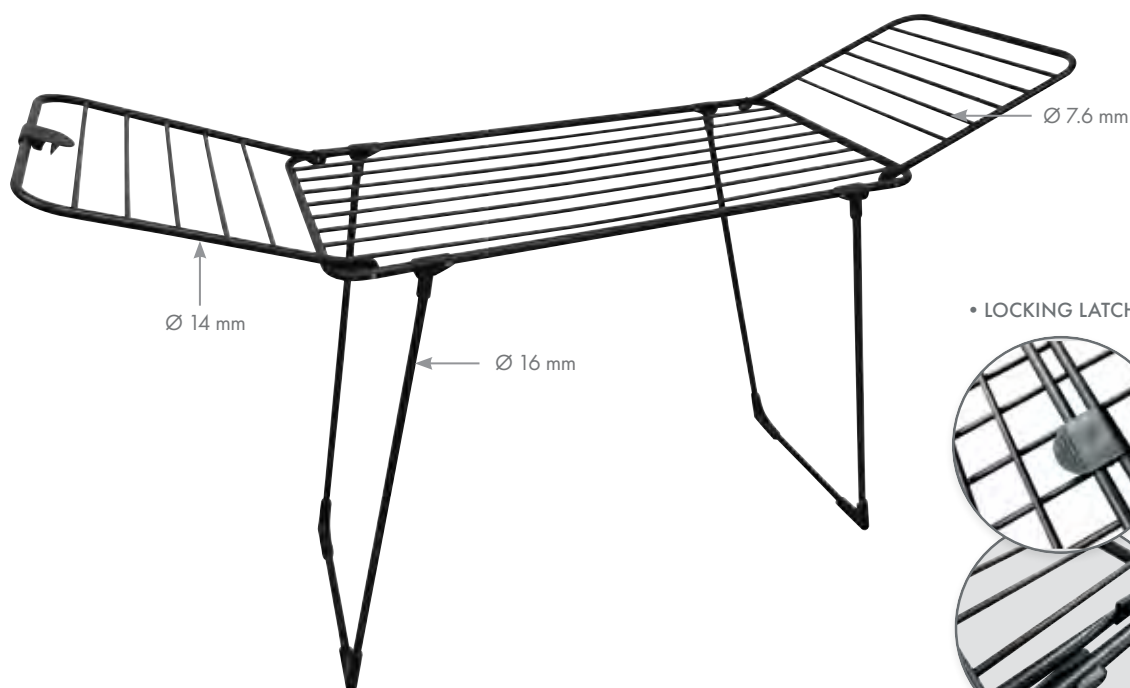

130058

• LOCKING LATCH