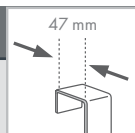

BAMBOO & STEEL

Enoa 40x10x30 cm

DOOR HOOK