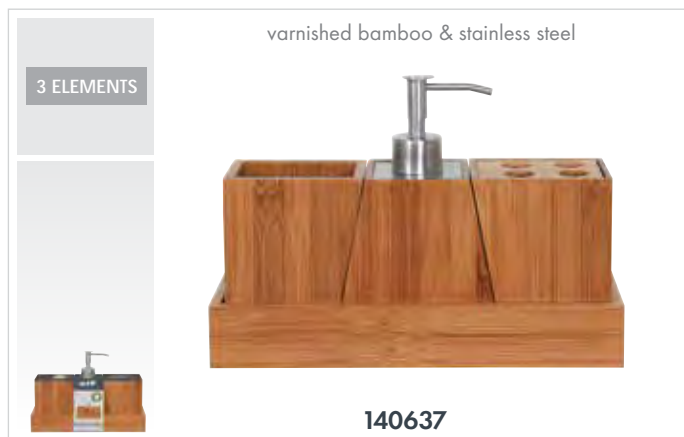

BAMBOO - POLYSTYRENE & ABS

Kéa 20.5x6.8x17 cm