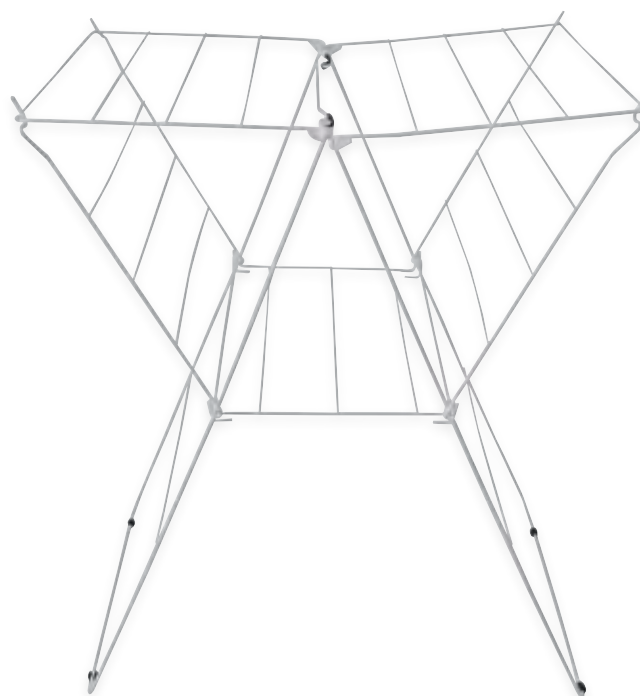

STEEL

90x54x80 cm

Garantie
3
ans / years
Guarantee

white

130030

STEEL

65x58x84 cm

Garantie
3
ans / years
Guarantee

white

130095