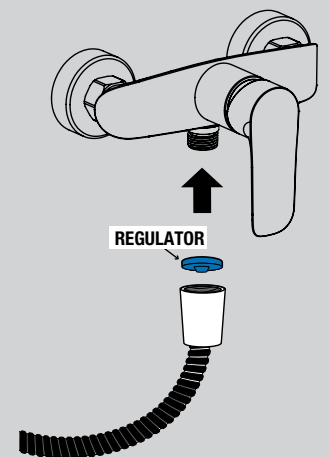

EASY CLEAN

Standard connection F G 1/2"

ABS / CHROME PLATED / GREY TPR NOZZLES

Pietro Ø 7.5x5.6x24 cm

Olivia Ø 8x20 cm

chrome

Ø 75 mm

3 functions
shower
massage
shower + massage