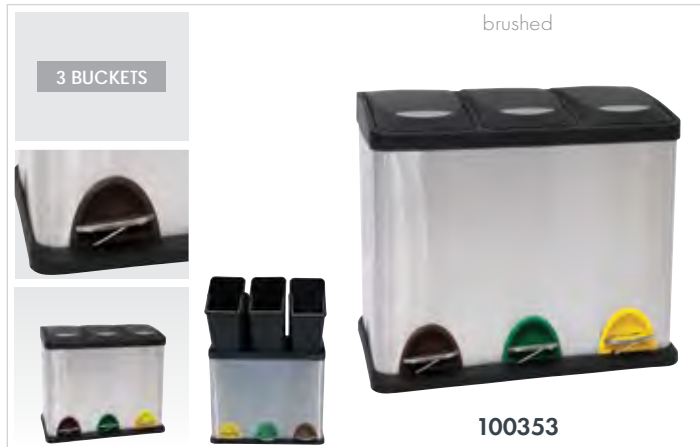

STAINLESS STEEL

SELECTIVE SORTING ECOLOGICAL TRASH CAN

31x26.5x39.5 cm

8 L + 8 L

46x26.5x39.5 cm

8 L + 8 L + 8 L