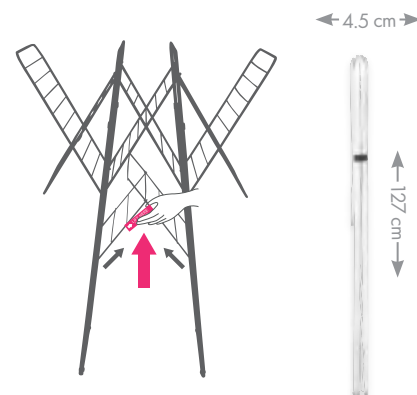

STEEL & POLYPROPYLENE

140x66x105 cm

• REALLY PRACTICAL: CAN BE MOVED WITH CLOTHES HANGING ON IT

Garantie
3
ans / years
Guarantee

dark-grey

130035

FOR CLOSING

← 4.5 cm →