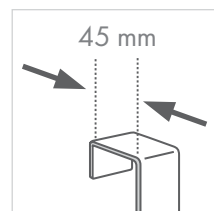

STEEL & BAMBOO

Naya

mat-black or matt-white

1 HOOK

3x7x20 cm

670

3 HOOKS

30x7x20 cm

671