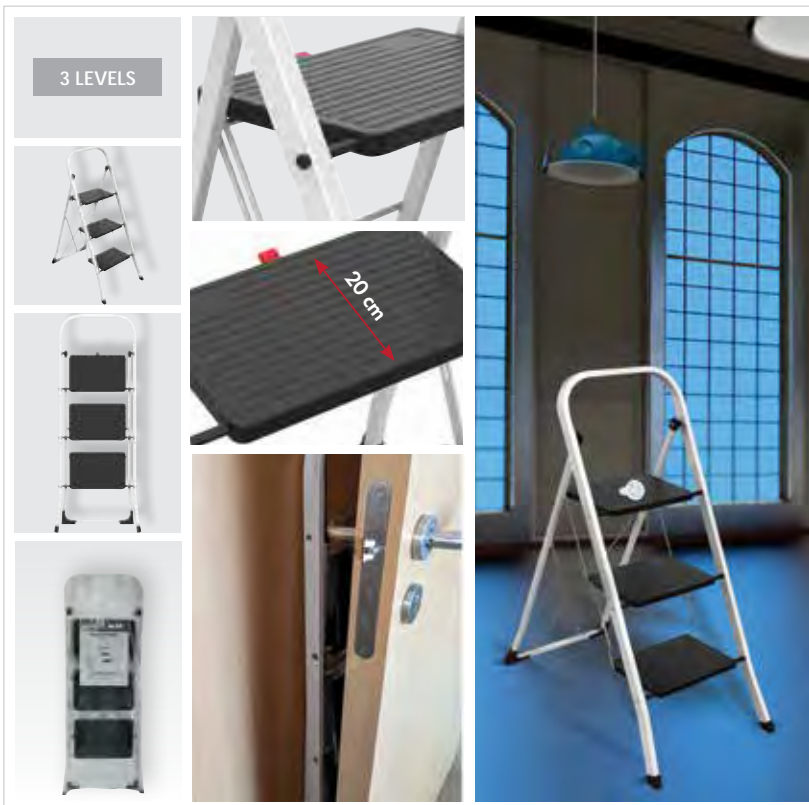

- SLIM LINE
- NON-SLIP STEPS

white & black

- LARGE STEEL STEPS

- EASY TO STORE
- NOT TAKE-UP SPACE

←3.5 cm→

130002

STEEL & POLYPROPYLENE

46x71x105 cm