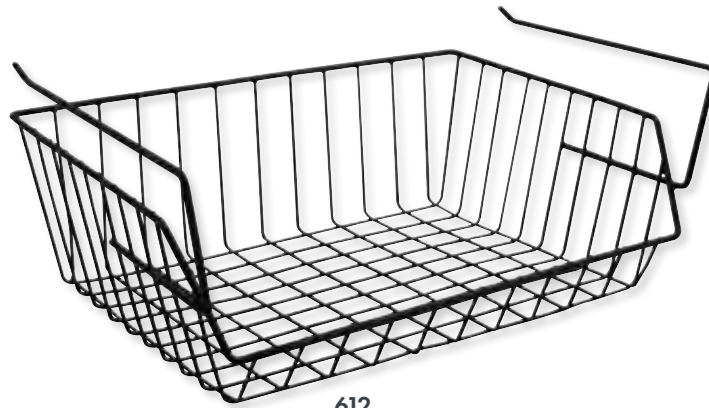

STEEL

40x28x17.5 cm

STORAGE RACK

mat-black

612

POLYPROPYLENE

39x28x19 cm

13 L

STORAGE BOX

transparent