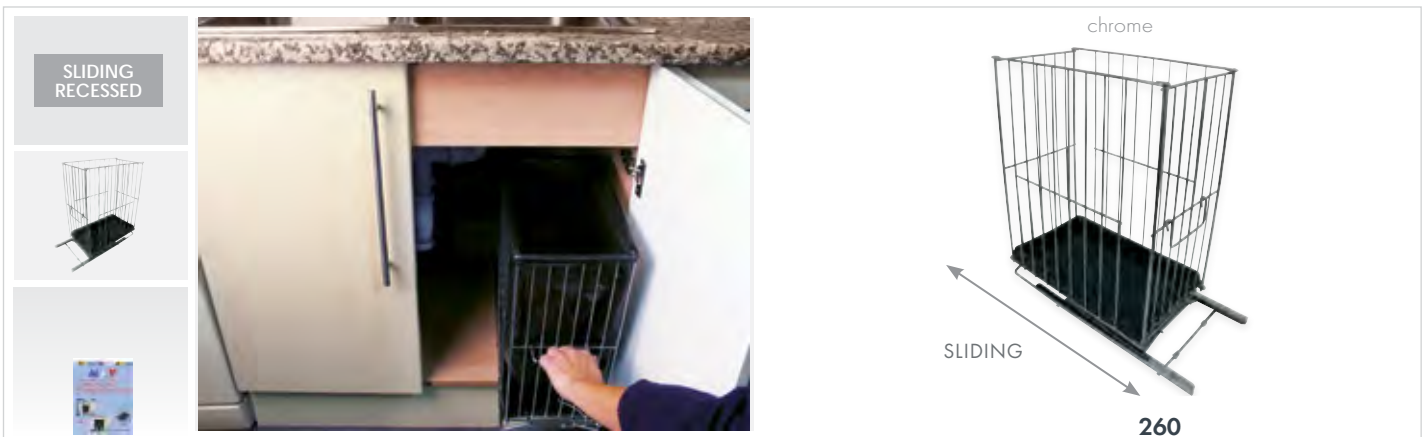

CHROME PLATED

34.5x19.5x42.5 cm

19 L