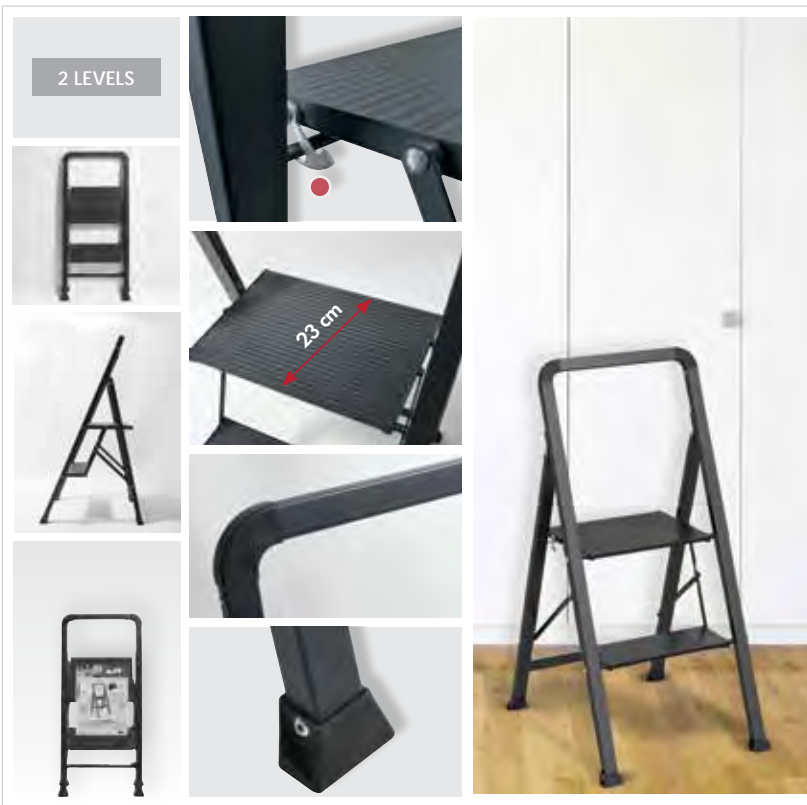

STEEL LEGS & ALUMINUM STEPS WITH POWDER COATING

***** PREMIUM

47.5x42.5x85 cm | 4.29 kg

Test according to : EK5/AK1 19-01:2019
AfPS GS 2019:01 PAK
Max load capacity : 150 Kgs.
Tested by : TUV Rheinland.

TO SAFETY REQUIREMENTS
CONFORMS
EN 14183

- HIGH QUALITY MATERIALS
- SUPERIOR PAINTING
- THICK & HEAVY ITEM

MAX 150 Kg

STEEL LEGS & ALUMINUM STEPS WITH POWDER COATING

***** PREMIUM

62x42.5x108 cm | 5.51 kg

Test according to : EK5/AK1 19-01:2019
AfPS GS 2019:01 PAK
Max load capacity : 150 Kgs.
Tested by : TUV Rheinland.

TO SAFETY REQUIREMENTS
CONFORMS
EN 14183

- HIGH QUALITY MATERIALS
- SUPERIOR PAINTING
- THICK & HEAVY ITEM

MAX 150 Kg