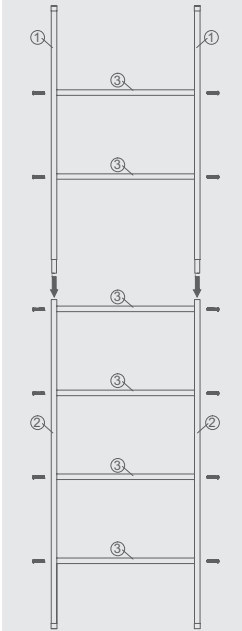

STEEL

BEST SELLER

Jayden

45x2x170 cm | tube Ø16 mm

- SOLID OVER TIME
- A SELF-ASSEMBLY

STEEL TOWEL HANGER

6 LEVELS