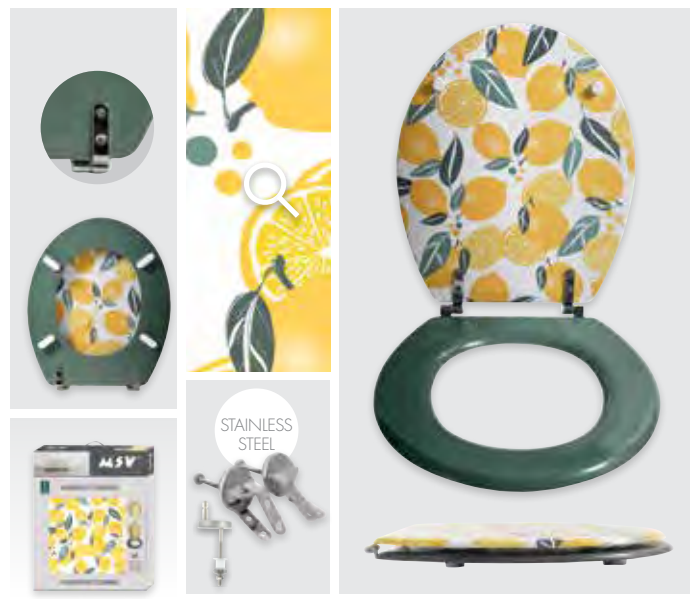

MDF & STAINLESS STEEL

36x5.6x45 cm

3.3 Kg

• 3 SIDED PRINTING

Garantie
3
years / ans
Garantie

yellow & green

Sorenza
142491

red & green