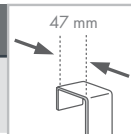

CHROME-PLATED STEEL

26.8x11x19 cm

DOOR HOOK