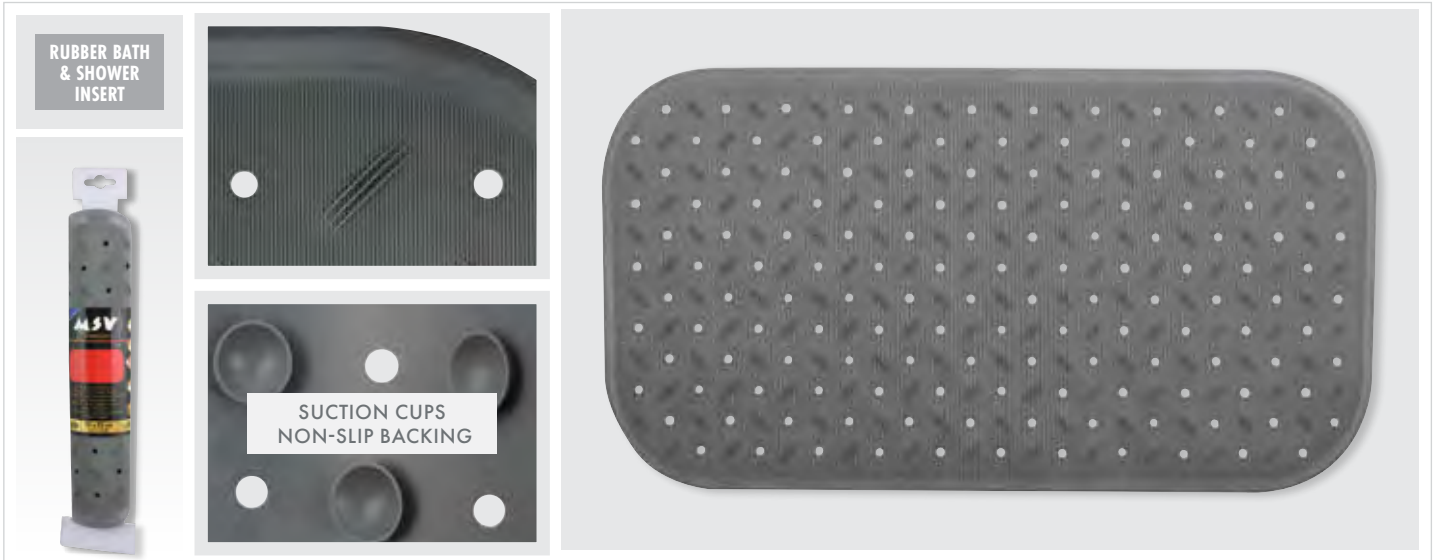

100% RECYCLABLE SBS RUBBER

BEST SELLER **Class** • NON-SLIP BACKING