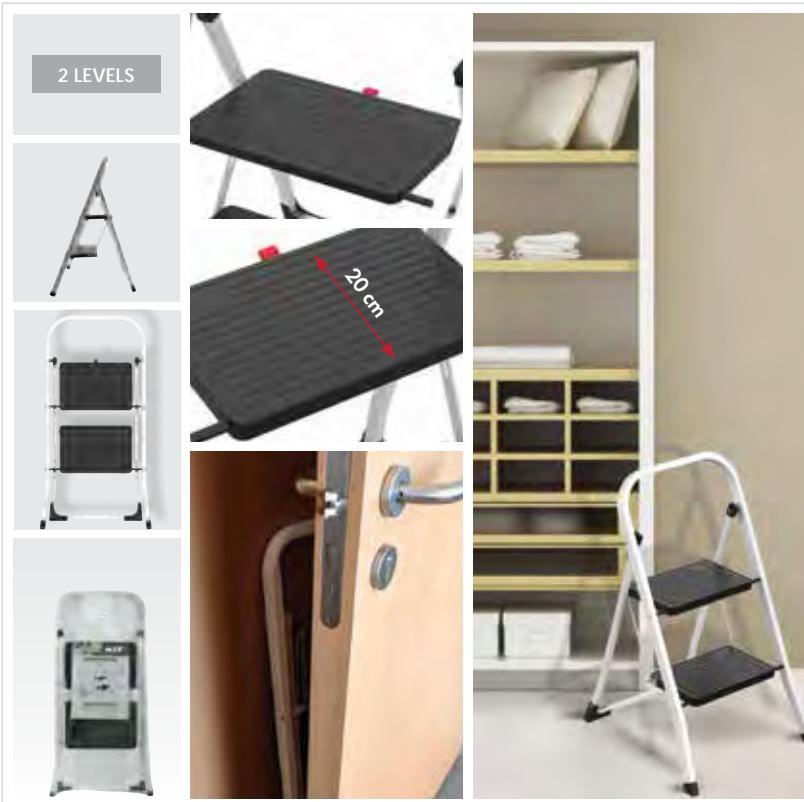

STEEL & POLYPROPYLENE

46x54.5x81 cm

Test according to : EK5/AK1 19-01:2019
AFPS GS 2019:01 PAK
Max load capacity : 150 Kgs.
Tested by : TUV Rheinland.

**TO SAFETY
REQUIREMENTS**
**CONFORMS
EN 14183**

- SLIM LINE
- NON-SLIP STEPS