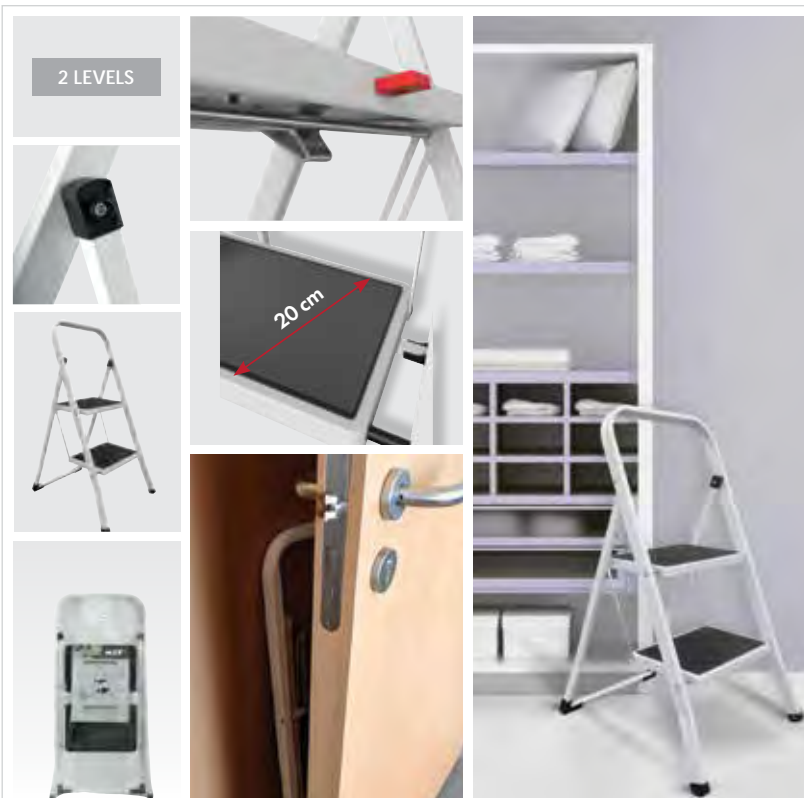

STEEL & POLYPROPYLENE

46x54.5x81 cm

Test according to : EK5/AK1 19-01:2019
AFPS GS 2019:01 PAK
Max load capacity : 150 Kgs.
Tested by : TUV Rheinland.

**TO SAFETY
REQUIREMENTS**
**CONFORMS
EN 14183**

- SLIM LINE
- NON-SLIP STEPS