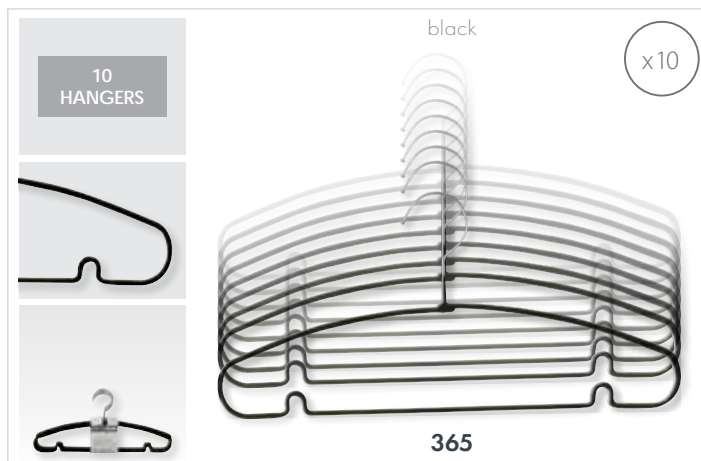

POLYPROPYLENE

35 cm

• HANGER FOR SKIRTS & PANTS

41 cm

• 4 CLIPS HANGER

POLYPROPYLENE

34 cm

• HANGERS FOR CHILDREN

NON-SLIP PLASTIFIED STEEL

40 cm

• PRESENTATION IN DISPLAY
• NON-SKID

40 cm

• NON-SKID