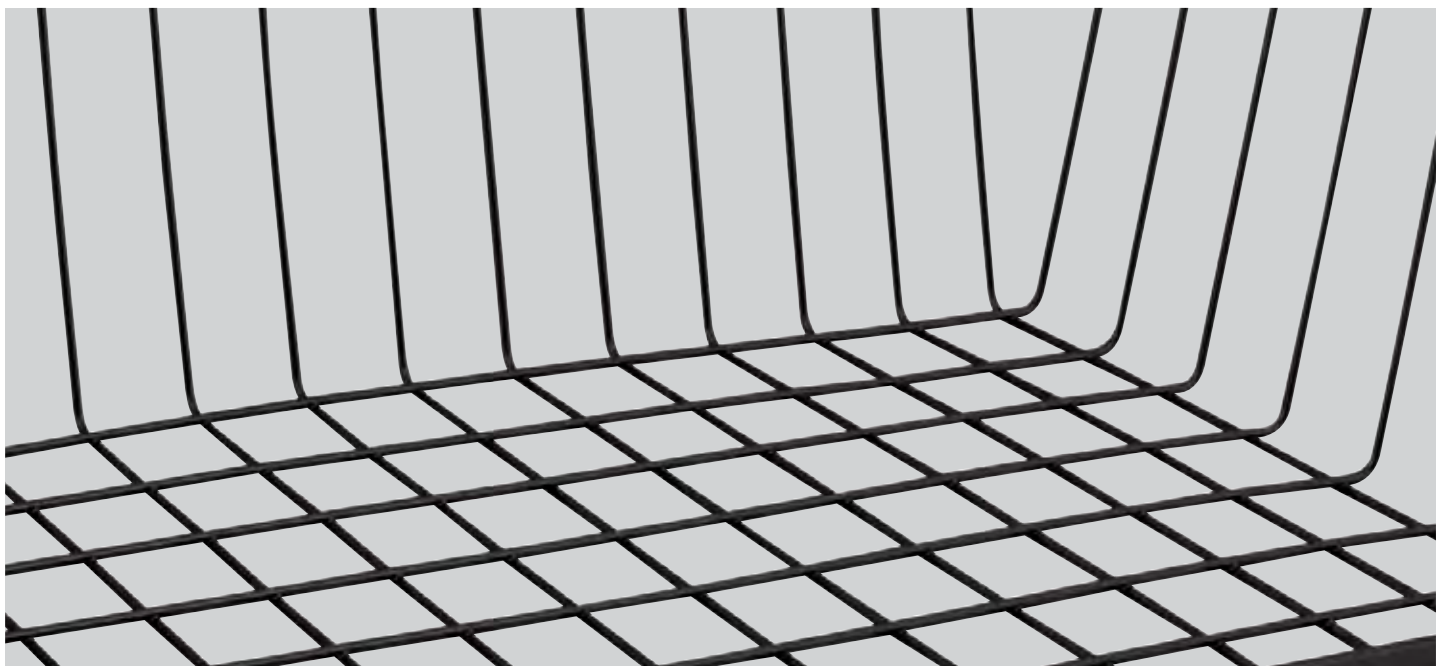

STEEL

30x25.5x14 cm

STORAGE RACK

white

617

STEEL

38.5x25.5x14 cm

STORAGE RACK

matt-black

614