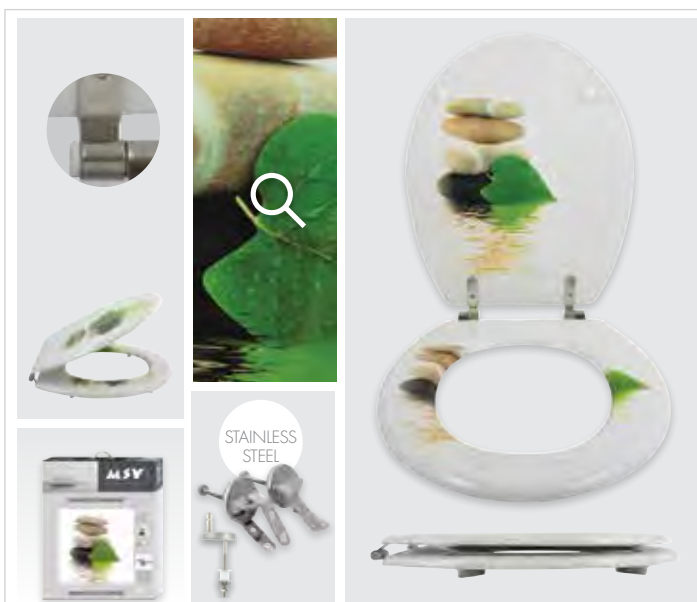

MDF & STAINLESS STEEL - LACQUER & VARNISH

36x5.6x45 cm

3.3 Kg

• 3 SIDED PRINTING

Garantie 3 years / ans Garantie

grey

multicolor

green & white