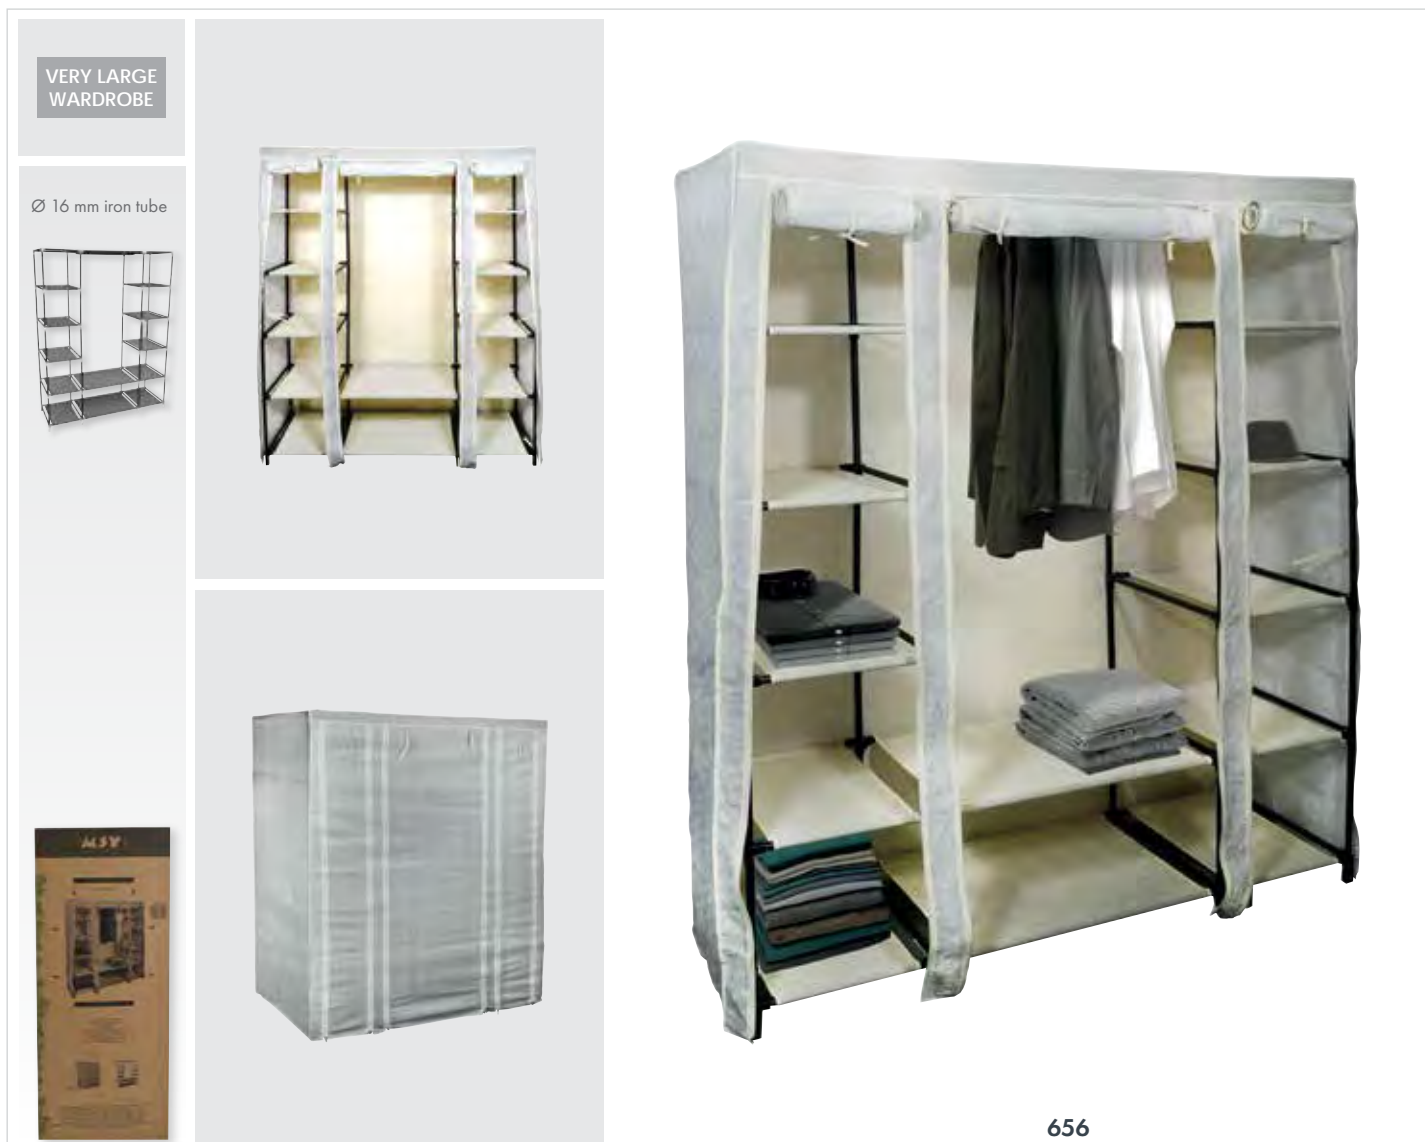

100% POLYPROPYLENE – NON WOVEN & STEEL

135x45x175 cm

- 2 LARGES + 10 SHELVES
- 1 LARGE ROD