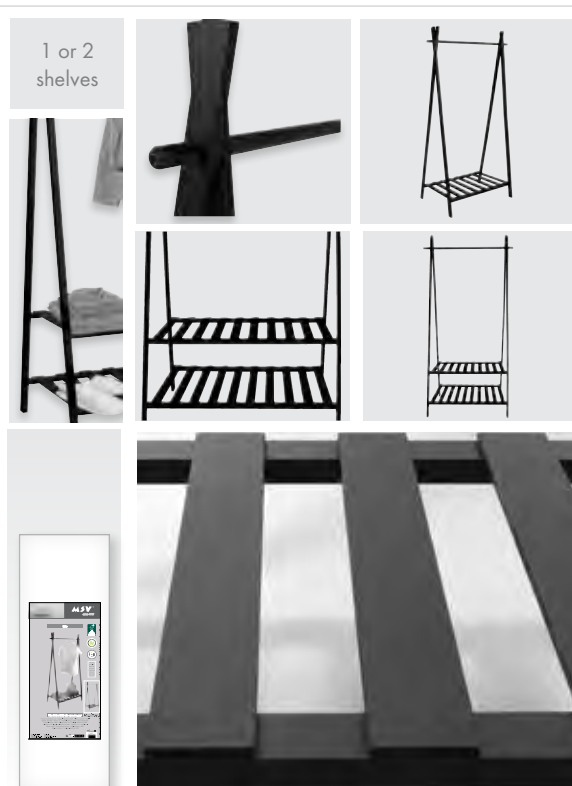

BAMBOO & MDF

Mia 78x44.5x158.5 cm

94x45x179 cm