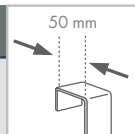

DOOR HOOK

31.5x12.5x32 cm

2 HOOKS

dark-grey

white

light-grey

678

6 HOOKS