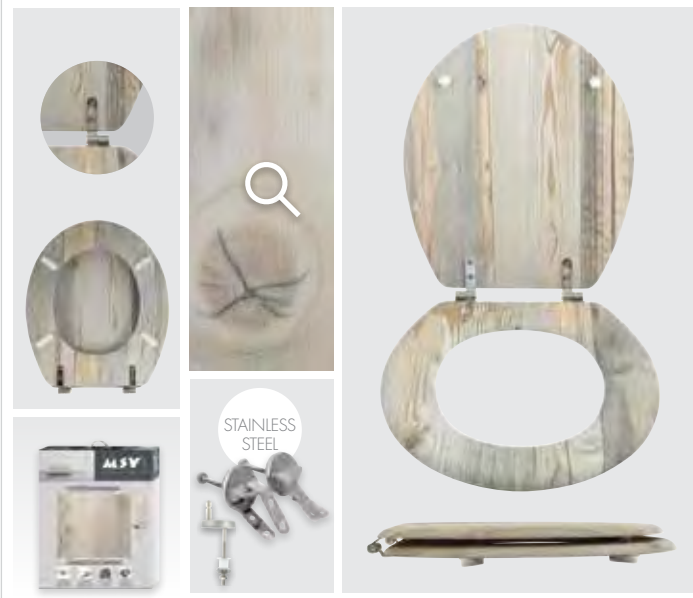

MDF & STAINLESS STEEL - PVC COATING

36x5.6x45 cm

3.3 Kg

• 3 SIDED PRINTING

Garantie
3
years / ans
Garantie