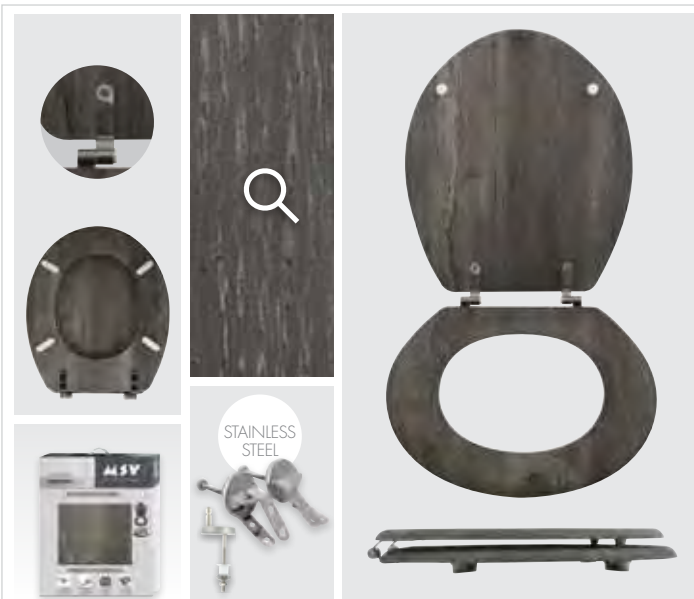

36x5.6x45 cm

3.3 Kg

• 3 SIDED PRINTING

Garantie
3
years / ans
Garantie

light wood effect

Parquet
142200

dark wood effect

Blue ridge
142239