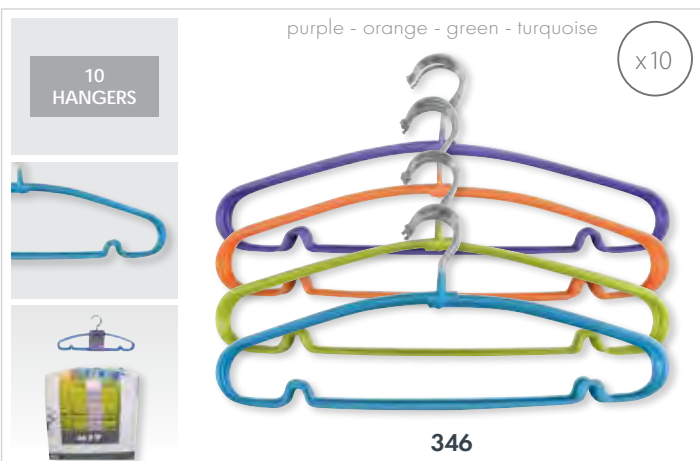

POLYPROPYLENE

35 cm

• HANGER FOR SKIRTS & PANTS

41 cm

• 4 CLIPS HANGER

POLYPROPYLENE

34 cm

• HANGERS FOR CHILDREN

NON-SLIP PLASTIFIED STEEL

40 cm

• PRESENTATION IN DISPLAY
• NON-SKID

40 cm

• NON-SKID