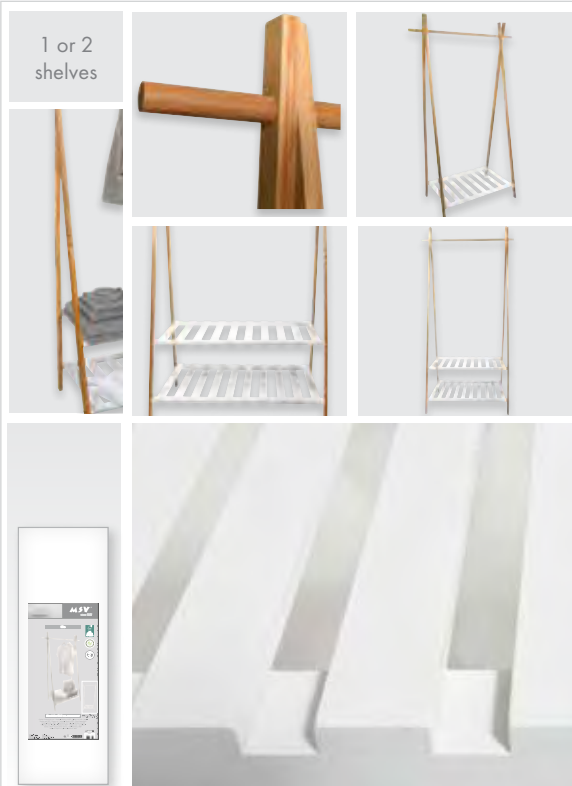

BAMBOO

36.5x33x153 cm

5 LEVELS

140625

BAMBOO & MDF

Mia 78x44.5x158.5 cm

natural color varnish & white

varnished bamboo & white