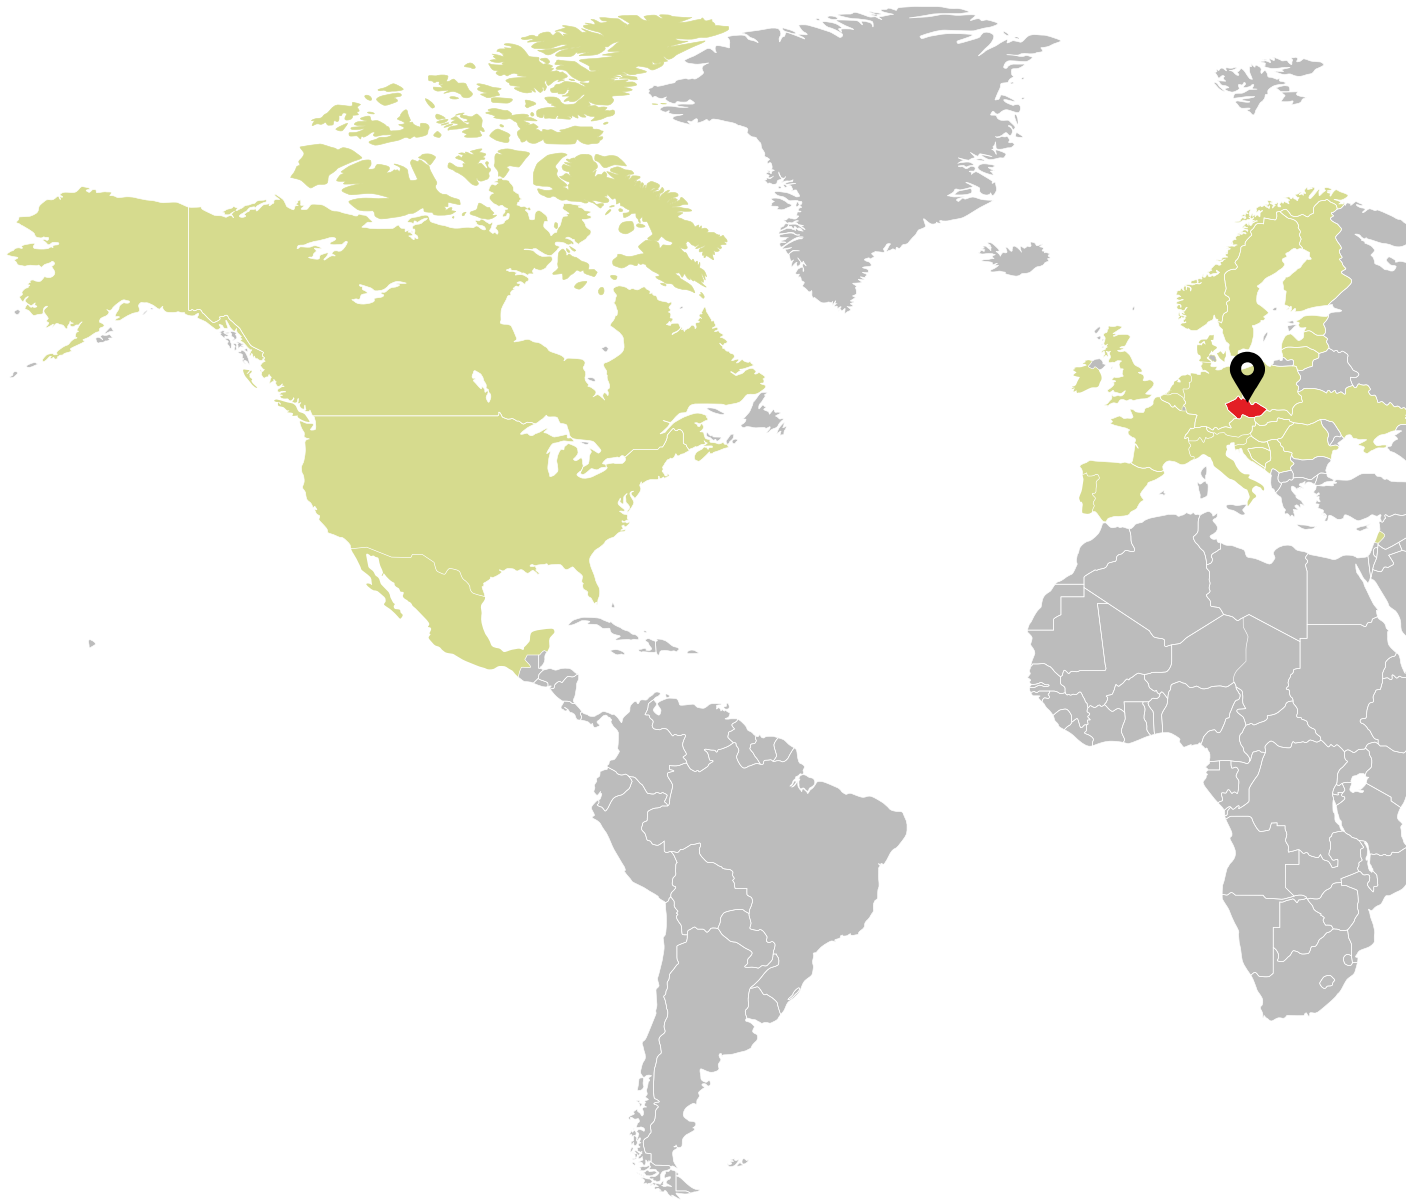

## SAMOA

Made in Europe

**100% PVC**

24 x 32 cm e9412-91

36 x 92 cm e9412-89

55 x 55 cm e9412-90