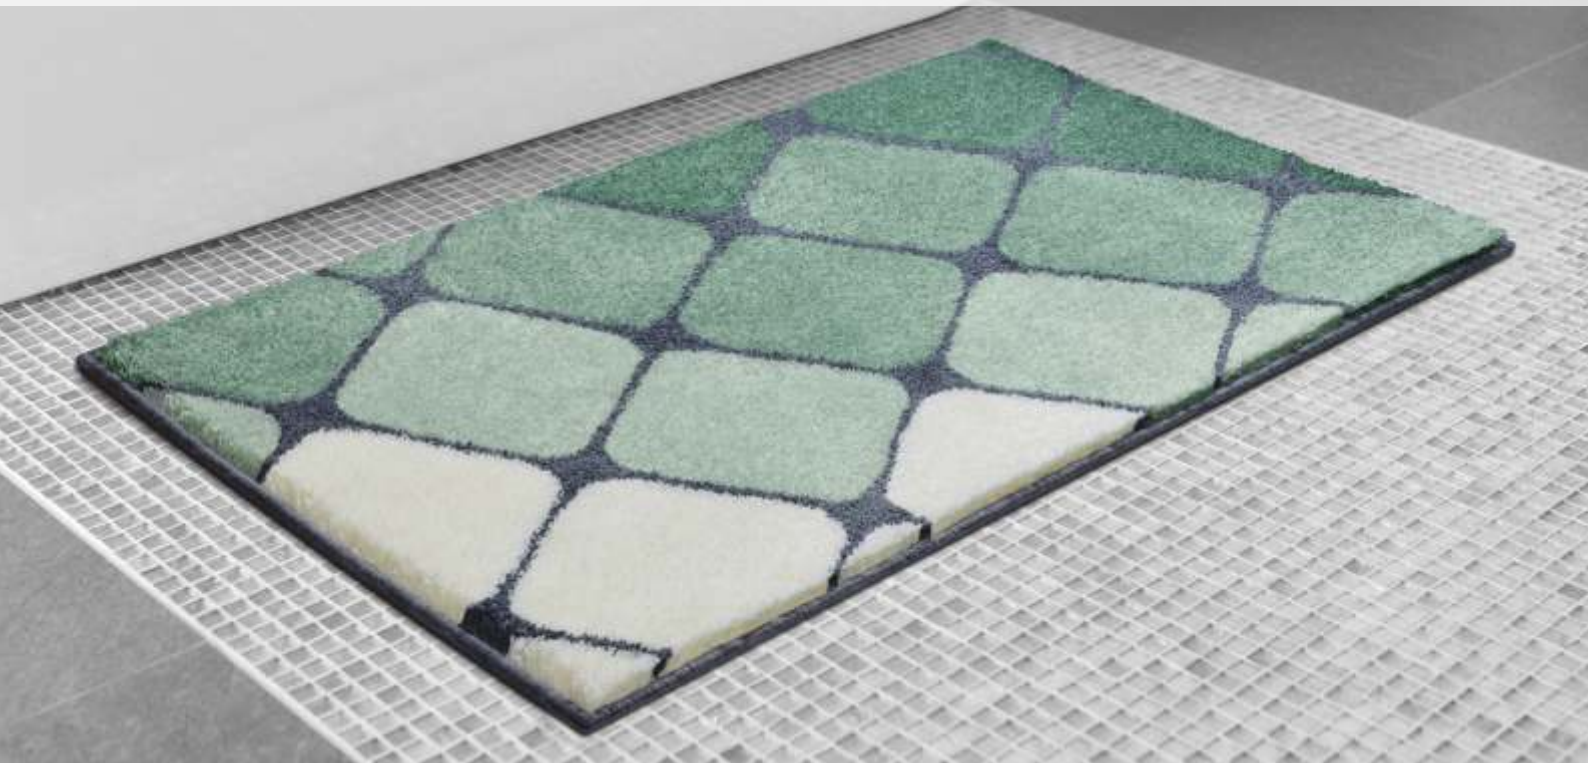

SHANGA

POLYACRYLIC BATH MATS

100% Polyacrylic SUPERSOFT

	50 x 60 cm	b4560-076001
	60 x 100 cm	b4560-016001
	70 x 120 cm	b4560-023001

Height: 20 mm