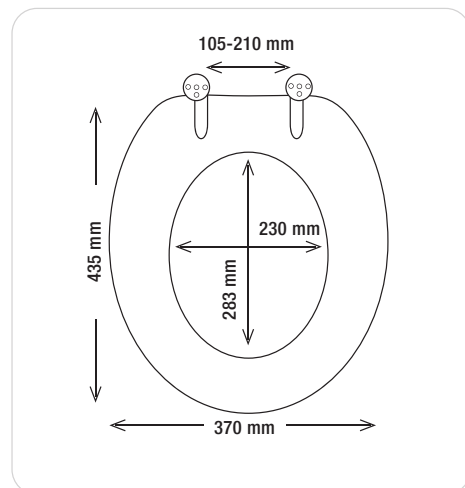

Design by
spirella®

KITTY

MDF | 2.2 kg

zinc alloy
chromed
10.25935

NEW BROOK

MDF | 2.9 kg

zinc alloy
chromed
10.25935

white
36.7 x 46.5 cm
40.07524

KITTY PAW
Shower curtain
180x200 cm
10.19180

white
37 x 43.5 cm
40.07522

NEW BROOK
Shower curtain
180x200 cm
40.07574