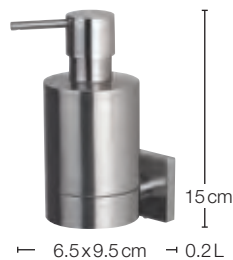

NYO
design

NYO

STAINLESS STEEL
« BRUSHED » WITH EPOXY COATING

NYO
accessories
stand-alone

- Kombinationsmöglichkeiten mit NYO zum Stellen
- Possibilité de combiner avec NYO à poser
- Options for matching with NYO stand-alone accessories

10.15576

10.15577

10.15578

10.15579

10.15580

10.12566

PATTEX
Klebeknete für ca. 10 Fixierungen
Pâte à coller pour env. 10 fixations
Incollare la pasta per ca. 10 fissaggi
Pasta pasta por aprox. 10 fijaciones
Adhesive for approx. 10 mountings