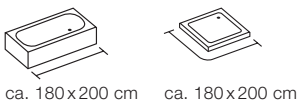

Kat./cat. IV

LEOPARD

100% POLYESTER

beige-black
180x200 cm **10.16405**

LINES

100% POLYESTER

▪ Made in Europe

black
120x200 cm **10.20607**
180x180 cm **10.20608**
180x200 cm **10.20609**
240x180 cm **10.20610**