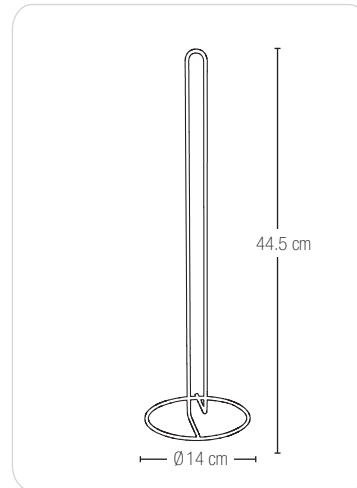

STOCK

METAL

chrome
Ø 14 x 44.5 cm
40.07504

matt-black
Ø 14 x 44.5 cm
40.07723