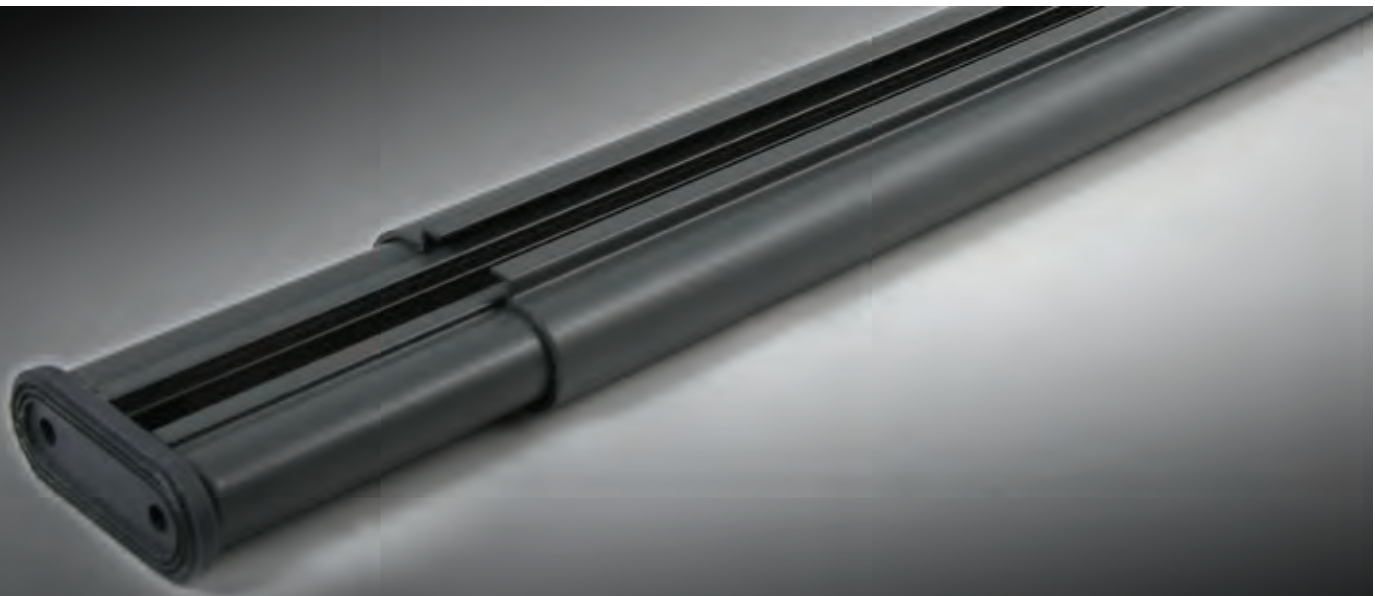

SURPRISE
spirella's famous shower curtain rod

new colors (matt or shiny)

"CUSTOM MEASURES ON REQUEST"

BLANC

BRIGHT FINISH

RAL n°1015

RAL n°7035

RAL n°7036

RAL n°6019

RAL n°6021

RAL n°6028

RAL n°5024

RAL n°5001

RAL n°5013

RAL n°7031

RAL n°1006

RAL n°2000

RAL n°3022

RAL n°3002

RAL n°9011

and more colors...