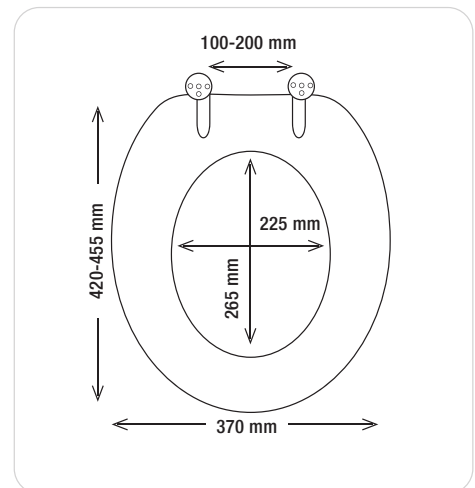

multicolor
37 x 43.5 cm
40.07364

OSLO

BAMBOO | 2.54 kg

SLOW CLOSE

ZINC ALLOY

SPARE

zinc alloy
chromed
10.25935

bamboo/white
37 x 45.5 cm
40.07529