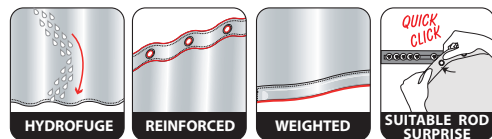

CONNECTION

100% POLYESTER

black
180x200 cm **10.29473**