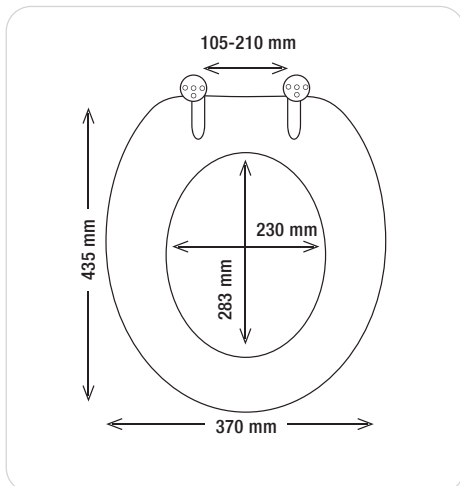

Design by
spirella

BAD DOG

MDF | 3 kg

zinc alloy
chromed
10.25935

white
37x43.5 cm
40.07359

BAG DOG
Shower curtain
180x180 cm
10.18923
180x200 cm
10.18470

Design by
spirella

BALI

MDF | 2.2 kg

zinc alloy
chromed
10.25935

white
36.7x46.5 cm
40.07526