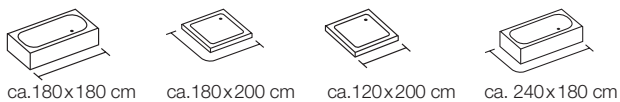

ROMAN

100% POLYESTER

Made in Europe

	wood	
	120x200 cm	10.20620
	180x180 cm	10.20621
	180x200 cm	10.20622
	240x180 cm	10.20623

ROMANCE

100% POLYESTER

Made in Europe

	sand-rose	
	120x200 cm	10.20624
	180x180 cm	10.20625
	180x200 cm	10.20626
	240x180 cm	10.20627