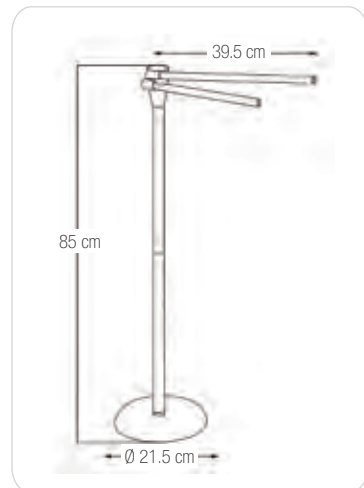

chrome / porcelain
Ø 21.5 x 77 cm
10.05413

DARWIN

METAL CHROMIUM-PLATED

STABILITY	MOVABLE	SPACE-SAVING	SWIVEL BAR

chrome
Ø 21.5 x 39.5 x 85 cm
10.05417

FLAG

STEEL

chrome
47.5 x 88.5 cm
40.07489