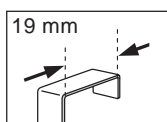

LIFT

STAINLESS STEEL POWDER COATED/BRUSHED

black
3 x 14 x 1.9 cm
10.16491

black
3 x 14 x 4.1 cm
10.16497

white
3 x 14 x 1.9 cm
10.16489

white
3 x 14 x 4.1 cm
10.16495

brushed
3 x 14 x 1.9 cm
10.16483

brushed
3 x 14 x 4.1 cm
10.16493

PUNT

STAINLESS STEEL

polished
4.5 x 13.5 x 1.9 cm
10.16475

brushed
4.5 x 13.5 x 1.9 cm
10.16427

brushed
26 x 13.5 x 1.9 cm
10.16449