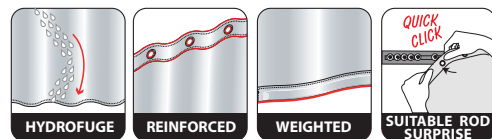

FACES

100% POLYESTER
on the back

multicolor
180x200 cm **10.29475**