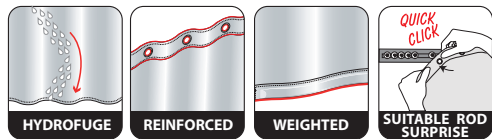

ELEPHANT / Toilet-seat
37x43.5 cm
10.20864

ca. 180x200 cm ca. 180x200 cm

ESCARGOT

100% POLYESTER
on the back

Made in Europe

Perleffekt / Effer perlé / Pearl effect

bahamas
 120x200 cm **10.40771**
 180x180 cm **10.40772**
 180x200 cm **10.40773**
 240x180 cm **10.40774**