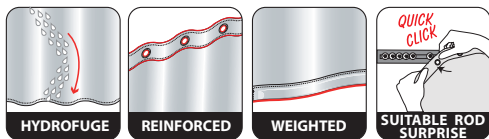

ROMAN

100% POLYESTER

Made in Europe