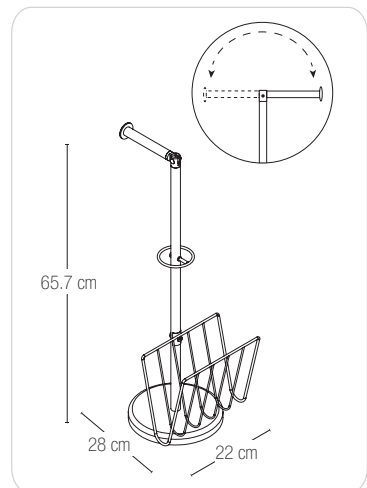

chrome
Ø 19 x 25 x 65.7 cm

40.07490