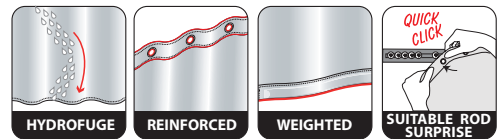

BIARRITZ

73% COTTON | 27% POLYESTER

Made in Europe

- multicolor
- 180x200 cm **10.20261**