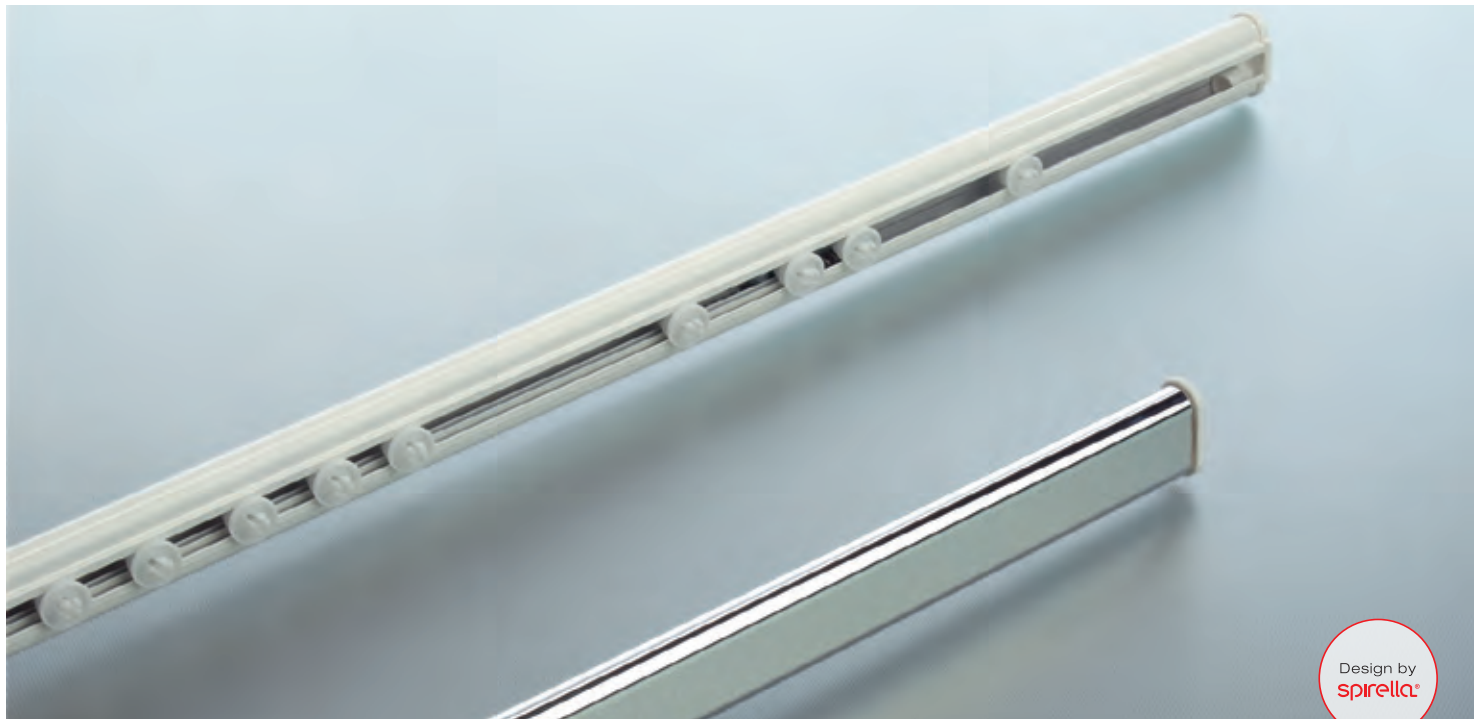

SURPRISE

ALUMINUM

Made in Europe

Ø 40/17 mm
white
75 - 125 cm **10.50081**
125 - 210 cm **10.50082**

Ø 40/17 mm
bright finish
75 - 125 cm **10.21238**
125 - 210 cm **10.21239**