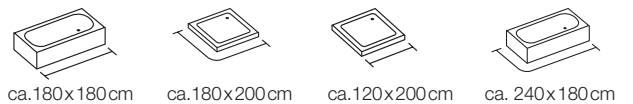

Kat./cat. IV

LEOPARD

100% POLYESTER

beige-black
180x200 cm **10.16405**

LINES

100% POLYESTER

▪ Made in Europe

black
120x200 cm **10.20607**
180x180 cm **10.20608**
180x200 cm **10.20609**
240x180 cm **10.20610**