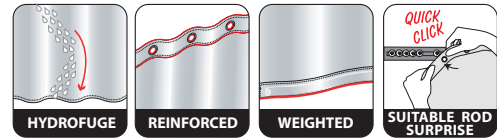

blue	
	180x200 cm	10.16731

	multicolor	
	180x200 cm	10.16732