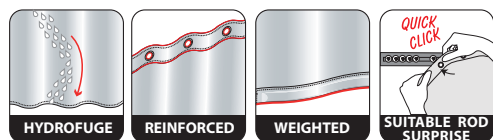

ANELLO

100% POLYESTER
on the back

grey
 180 x 200 cm **10.13530**

ca. 180x200 cm

ca. 180x200 cm

ANEMONE

 100% POLYESTER

▪ Made in Europe 