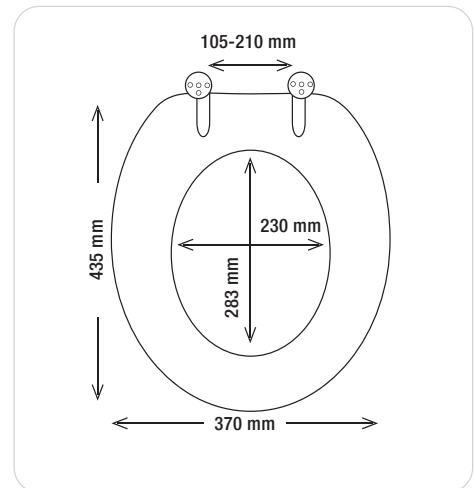

BORNEO

MDF & PVC VENEER | 3.25 kg

SLOW CLOSE

ZINC ALLOY

SPARE

zinc alloy
chromed

10.25935

naturel
36.7 x 46.5 cm
40.07743

Design by
spirella

ELEPHANT

MDF | 2.9 kg

SLOW CLOSE

ZINC ALLOY

HIGH GLOSS

MATCH WITH

SPARE

zinc alloy
chromed

10.25935

grey blue
37 x 43.5 cm
10.20864

ELEPHANT
Shower curtain
180 x 200 cm
10.20863