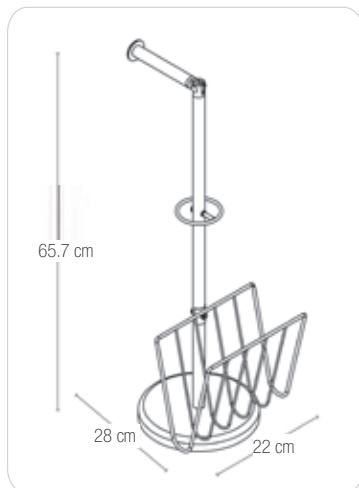

STEEL

chrome
Ø 19 x 25 x 65.7 cm

40.07490

TENERIFE

STEEL

chrome
28 x 22 x 65.7 cm
40.07491

STOCK

METAL