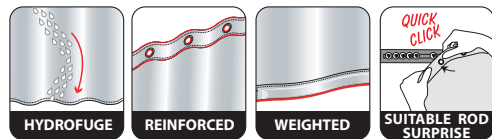

ROMANCE

100% POLYESTER

Made in Europe

	sand-rose	
	120x200 cm	10.20624
	180x180 cm	10.20625
	180x200 cm	10.20626
	240x180 cm	10.20627