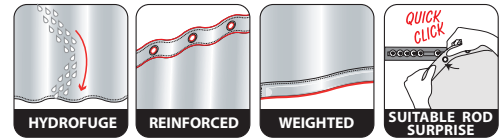

Kat./cat. IV

LEOPARD

100% POLYESTER

beige-black
180x200 cm **10.16405**

LINES

100% POLYESTER

▪ Made in Europe

black
120x200 cm **10.20607**
180x180 cm **10.20608**
180x200 cm **10.20609**
240x180 cm **10.20610**