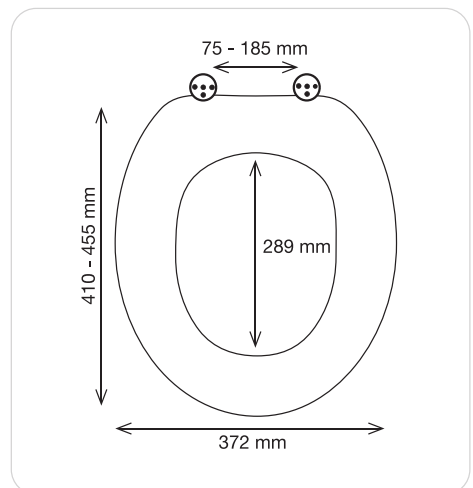

EASY CLIP

DUROPLAST | 1.9 kg

★★★
3 JAHRE · ANS · YEARS
GARANTIE · GUARANTEE

polished
10.25933

taupe
37.2 x 41/45.5 cm
10.20949