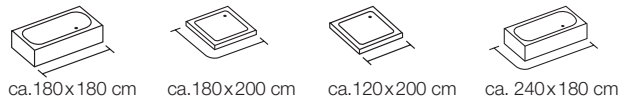

ROMAN

100% POLYESTER

Made in Europe

	wood	
	120x200 cm	10.20620
	180x180 cm	10.20621
	180x200 cm	10.20622
	240x180 cm	10.20623

ROMANCE

100% POLYESTER

Made in Europe

	sand-rose	
	120x200 cm	10.20624
	180x180 cm	10.20625
	180x200 cm	10.20626
	240x180 cm	10.20627