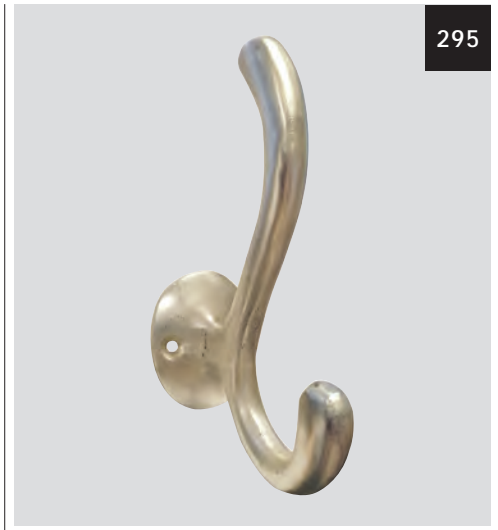

VICTOR

BRUSHED ALUMINUM

old appearance
4.4 x 8.5 x 14.3 cm
40.07018