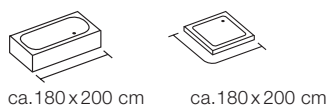

ANELLO

100% POLYESTER
on the back

grey
 180 x 200 cm **10.13530**

ca. 180x200 cm

ca. 180x200 cm

ANEMONE

 100% POLYESTER

▪ Made in Europe 