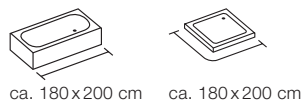

CONCHA

100% POLYESTER

marine
120x200 cm **10.12924**
180x200 cm **10.04603**

CONCHA / Bath insert
32x23 cm **10.05451**
55x55 cm **10.05452**
71x36 cm **10.05453**
91x36 cm **10.05454**

CONNECTION

100% POLYESTER

black
180x200 cm **10.29473**