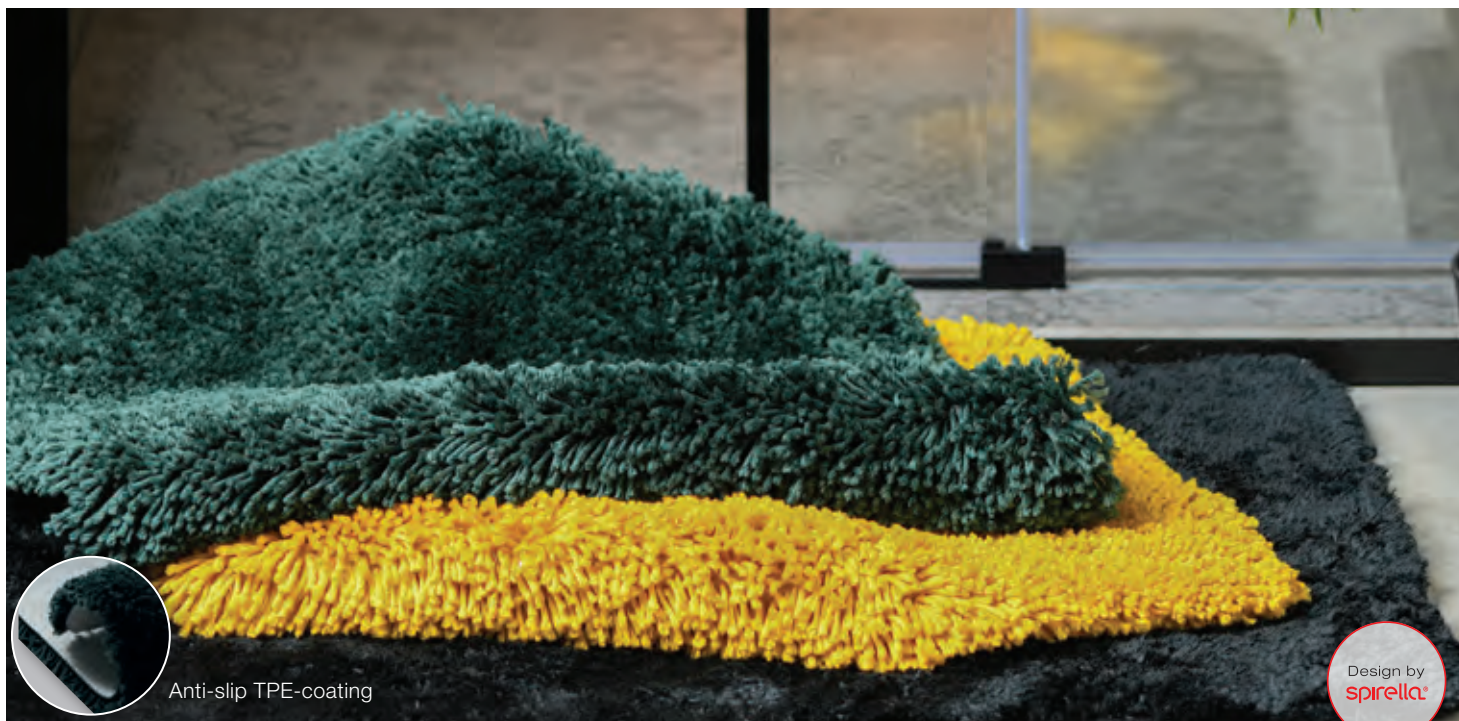

grey-black
55 x 65 cm **10.16180**
60 x 90 cm **10.16181**

ca. 55x65 cm

ca. 60x90 cm

55x65 cm | 60x90 cm

Anti-slip TPE-coating

Design by
spirella

HIGHLAND

100% POLYESTER MICROFIBRE