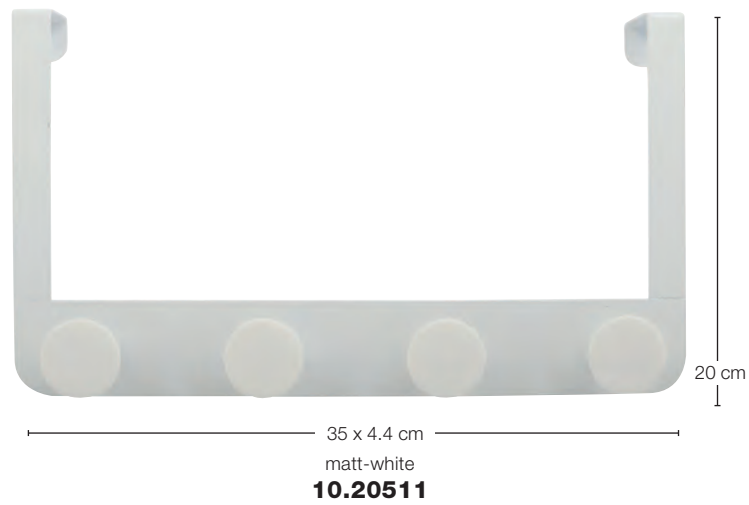

RONDA-QUATTRO

METAL | ABS