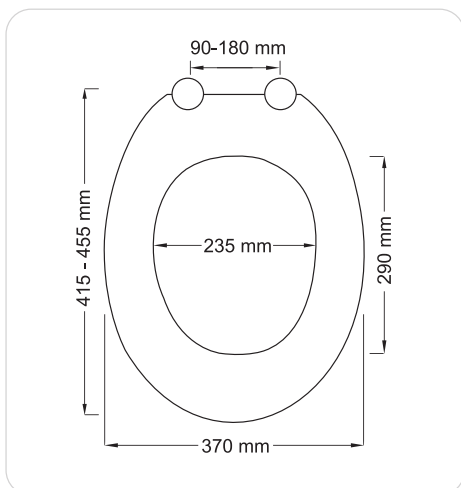

HARRY

PP | 1.3 kg

polished
10.25936

blanc
44 x 37.5 cm
40.07555

light-grey
10.29468

taupe
10.29469

dark-grey
10.29470

black
10.29471

Design by
spirella

TERRACOTTA

MDF | 2.9 kg

zinc alloy
chromed
10.25935

terracotta
37 x 43.5 cm
10.29472