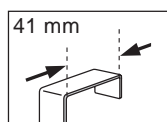

LIFT

STAINLESS STEEL POWDER COATED/BRUSHED

black
3 x 14 x 1.9 cm
10.16491

black
3 x 14 x 4.1 cm
10.16497

white
3 x 14 x 1.9 cm
10.16489

white
3 x 14 x 4.1 cm
10.16495

brushed
3 x 14 x 1.9 cm
10.16483

brushed
3 x 14 x 4.1 cm
10.16493

PUNT

STAINLESS STEEL

polished
4.5 x 13.5 x 1.9 cm
10.16475

brushed
4.5 x 13.5 x 1.9 cm
10.16427

brushed
26 x 13.5 x 1.9 cm
10.16449