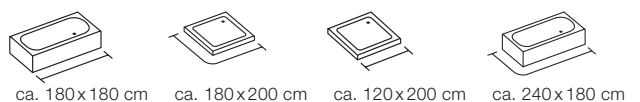

ca. 180x180 cm   ca. 180x200 cm   ca. 120x200 cm   ca. 240x180 cm

10.19302

Kat./cat. III

Spezialmasse
Mesures spéciales
Special measures
10.19303

Kat./cat. III

10.19304