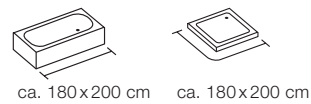

10.20160   **10.20160**