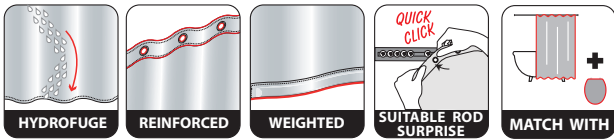

ATLANTIS

 100% POLYESTER

▪ Made in Europe 

▪ Satin-Effekt / Effet satiné / Satin effect

BAD DOG

100% POLYESTER

black
180x200cm **10.18470**

BAD DOG / Toilet-seat
37x43.5 cm
40.07359