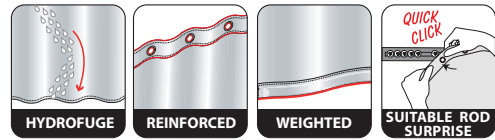

VAGUES

^{TM} 100% POLYESTER
on the back

	black	
	180x200 cm	10.20160