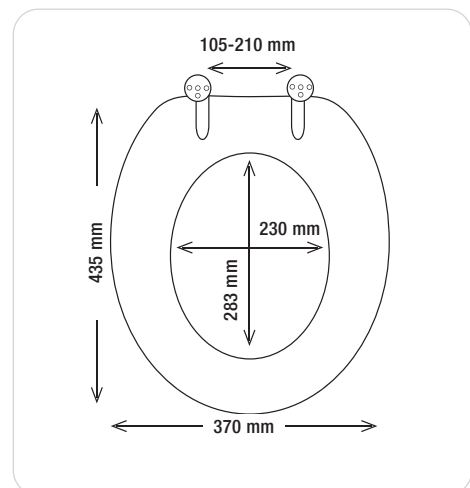

terracotta
37 x 43.5 cm
10.29472

MALDIVES

MDF | 3 kg

SLOW CLOSE

ZINC ALLOY

HIGH GLOSS

SPARE

zinc alloy
chromed
10.25935