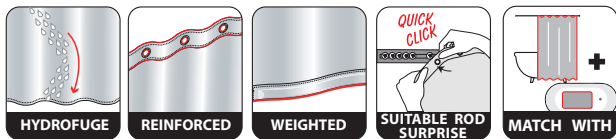

marine
120x200 cm **10.12924**
180x200 cm **10.04603**

CONCHA / Bath insert
32x23 cm **10.05451**
55x55 cm **10.05452**
71x36 cm **10.05453**
91x36 cm **10.05454**