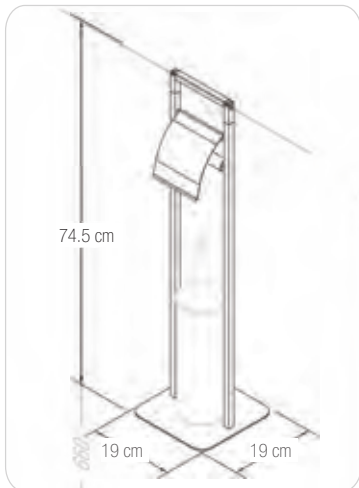

NATURA

STEEL | METAL | BAMBOO

white / bamboo
46.5 x 20 x 85.5 cm
40.07487

NATURA

STEEL | METAL | BAMBOO

white / bamboo
19 x 19 x 74.5 cm

40.07486

TENERIFE