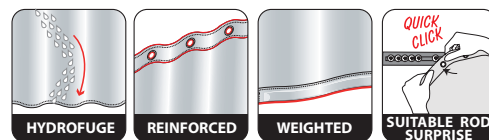

ATLANTIS

100% POLYESTER

▪ Made in Europe