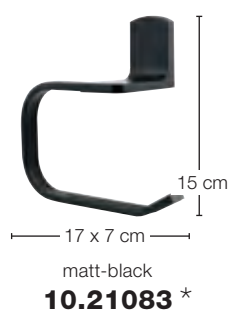

TAKU
design

TAKU

ZINC | STAINLESS STEEL * | CHROMED | GLASS

▪ Pulverbeschichtet / Powder-coated / Thermolaqué

10.21079 | 10.21080 | 10.21081
10.21084 | 10.21087 | 10.21083
10.21085 | 10.21086 | 10.21088
10.21069 | 10.21070 | 10.21072
10.21074 | 10.21073 | 10.21075
10.21076

10.21082
10.21071
10.12566