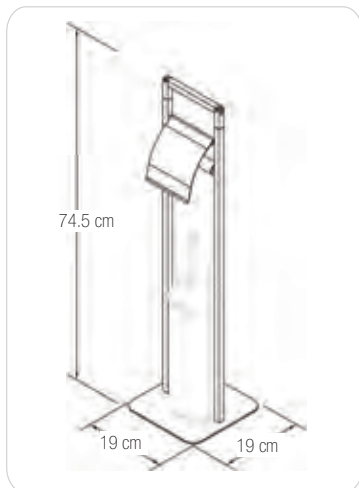

40.07488

CHIC

STEEL | BAMBOO

matt-black / bamboo
45 x 21.5 x 84.5 cm

40.07652

CHIC

STEEL | BAMBOO

matt-black / bamboo
19 x 19 x 74.5 cm
40.07651