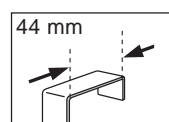

matt-black
10.20506

RONDA-TRE

METAL | ABS

DOOR HOOK

30 x 4.4 cm
matt-white
10.20509

matt-black
10.20508

RONDA-QUATTRO

METAL | ABS