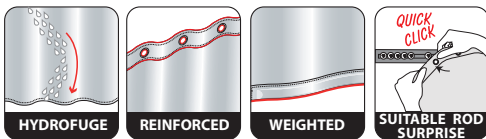

ca.120x200 cm

ca. 240x180 cm

BAMBUS

 100% POLYESTER

Made in Europe 

-  green
- 120x200 cm **10.42055**
- 180x180 cm **10.42056**
- 180x200 cm **10.42057**
- 240x180 cm **10.42058**

BIARRITZ

 73% COTTON | 27% POLYESTER