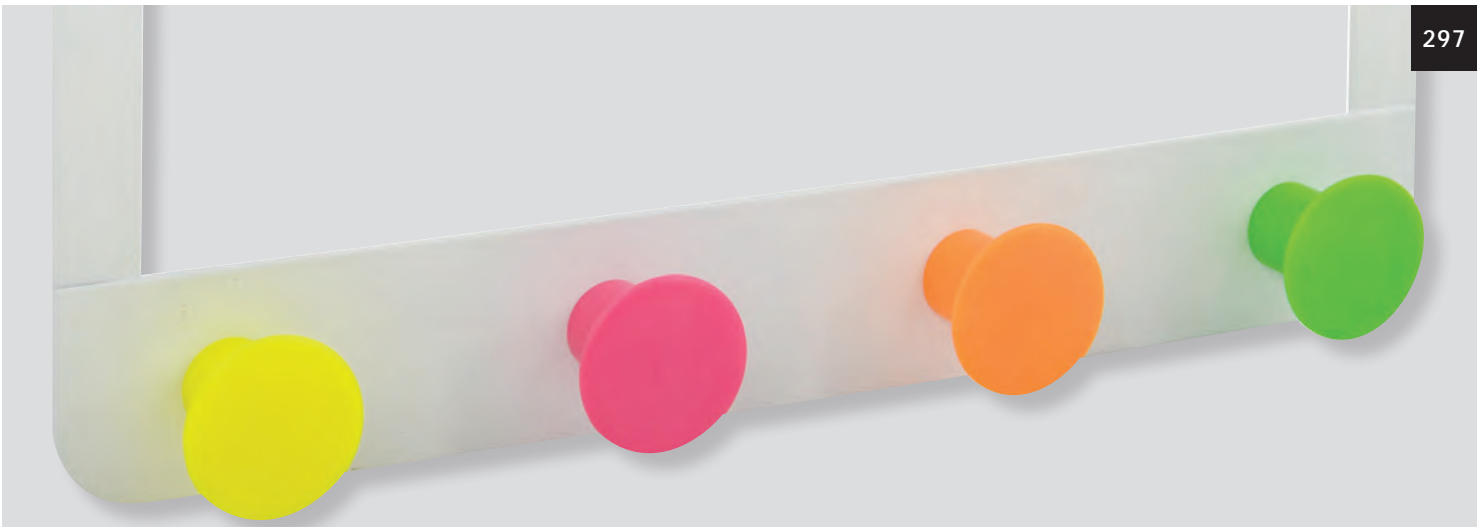

matt-black
10.20506

RONDA-TRE

METAL | ABS

DOOR HOOK

30 x 4.4 cm
matt-white
10.20509

matt-black
10.20508

RONDA-QUATTRO

METAL | ABS