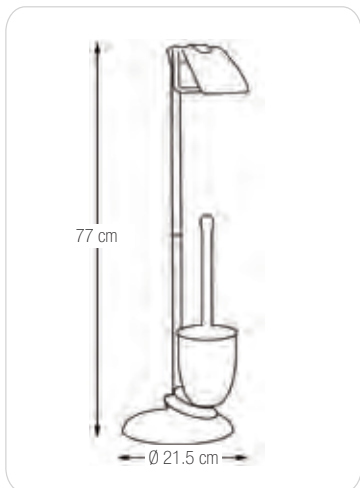

DARWIN

METAL CHROMIUM-PLATED

			PP 	PP 	ABS
STABILITY	MOVABLE	SPACE-SAVING	SPARE	SPARE	SPARE
			Ø 83 mm black	Ø 83 mm white	Ø 83 mm chromed / white
			10.42525	10.21464	10.43930