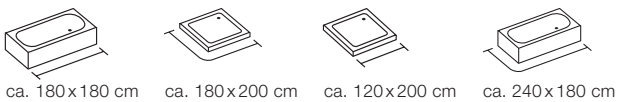

10.00844

Kat./cat. IV

Spezialmasse
Mesures spéciales
Special measures
10.00175

Kat./cat. IV

10.00244