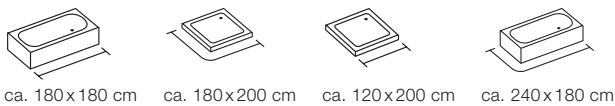

ca. 180x180 cm   ca. 180x200 cm   ca. 120x200 cm   ca. 240x180 cm

10.42059

10.42060

Kat./cat. III

Spezialmasse
Mesures spéciales
Special measures

10.42061

Kat./cat. III

ca.180x200 cm

ca.180x200 cm