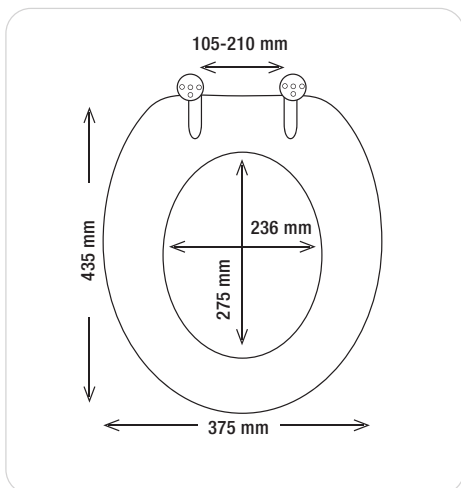

Design by
spirella®

KITTY

MDF | 2.2 kg

zinc alloy
chromed
10.25935

NEW BROOK

MDF | 2.9 kg

zinc alloy
chromed
10.25935

white
36.7 x 46.5 cm
40.07524

KITTY PAW
Shower curtain
180x200 cm
10.19180

white
37 x 43.5 cm
40.07522

NEW BROOK
Shower curtain
180x200 cm
40.07574