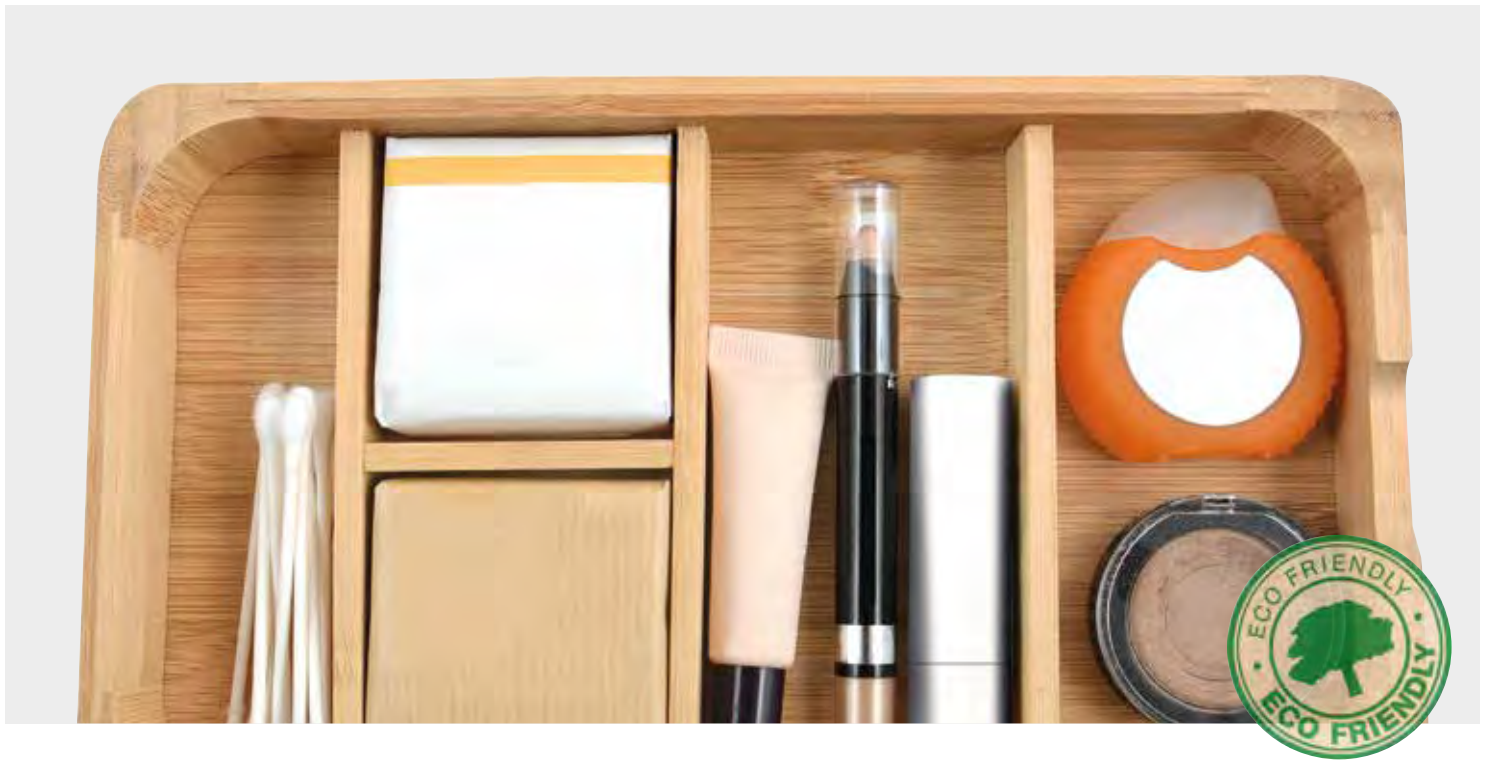

ALESIA

ACACIA WOOD | GLASS MIRROR

12.8 x 17.4 x 1.4 cm
acacia wood
10.20860

21 x 14 cm
acacia wood
10.20861

14 x 2.8 cm
acacia wood
10.20862

ALAIS

BAMBOO | GLASS MIRROR

Ø 13.5 cm