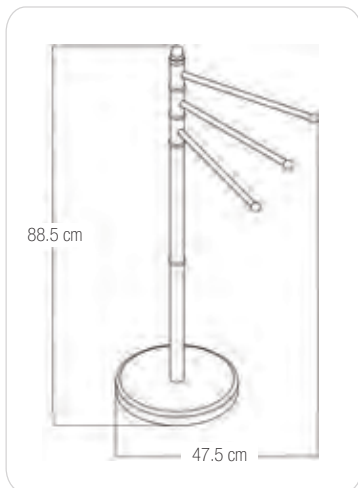

chrome / porcelain
Ø 21.5 x 77 cm
10.05413

DARWIN

METAL CHROMIUM-PLATED

STABILITY	MOVABLE	SPACE-SAVING	SWIVEL BAR

chrome
Ø 21.5 x 39.5 x 85 cm
10.05417

FLAG

STEEL

chrome
47.5 x 88.5 cm
40.07489