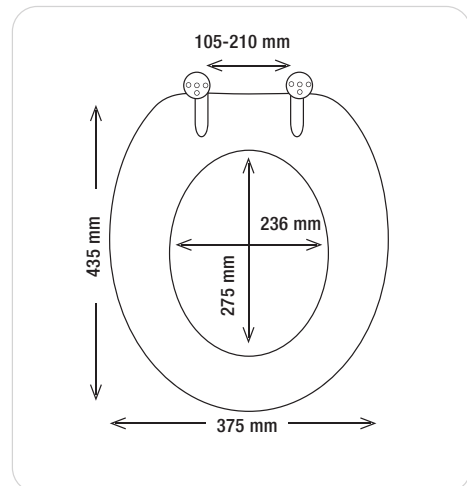

Design by
spirella

BAD DOG

MDF | 3 kg

zinc alloy
chromed
10.25935

white
37x43.5 cm
40.07359

BAG DOG
Shower curtain
180x180 cm
10.18923
180x200 cm
10.18470

Design by
spirella

BALI

MDF | 2.2 kg

zinc alloy
chromed
10.25935

white
36.7x46.5 cm
40.07526