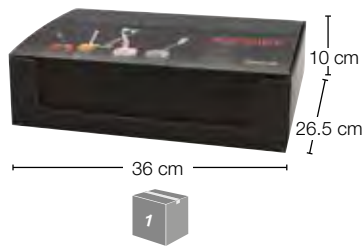

Display x144 pcs (±9 kg)

10.20585

Kann nicht einzeln verkauft oder bestellt werden
Ne peut être vendu ou commandé seul
Non può essere venduto o ordinato da solo
No se puede vender ni pedir solo
Can not be sold or reordered alone

Ref. for shop: **10.20489**