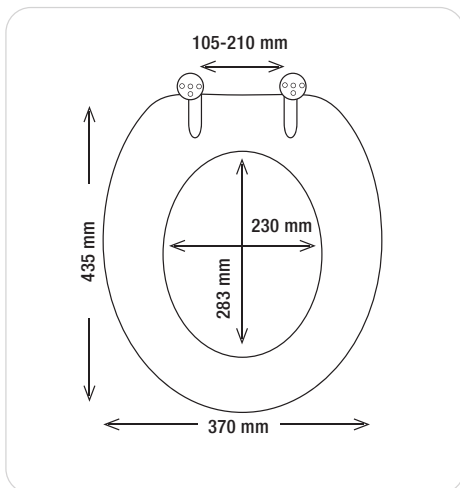

OSLO

BAMBOO | 2.54 kg

SLOW CLOSE

ZINC ALLOY

SPARE

zinc alloy
chromed
10.25935

bamboo/white
37 x 45.5 cm
40.07529