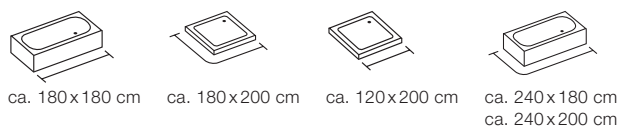

▪ Satin-Effekt / Effet satiné / Satin effect