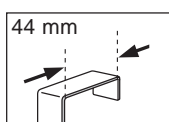

RONDA

METAL | ABS

DOOR HOOK

4 x 4.4 cm
matt-white
10.20507

matt-black
10.20506

RONDA-TRE

METAL | ABS

DOOR HOOK

30 x 4.4 cm
matt-white
10.20509

matt-black
10.20508