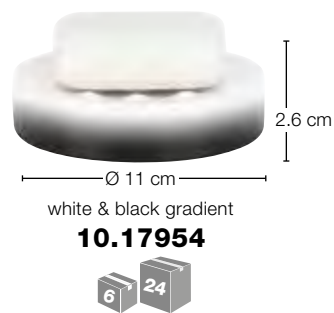

TUBE GRADIENT

STONEWARE

ABS	ABS	PP	STAINLESS STEEL	PP	STAINLESS STEEL
SPARE	SPARE	SPARE	SPARE	SPARE	SPARE
chromed	matt-black	Ø 72 mm black	Ø 72 mm polished / black	Ø 72 mm white	Ø 72 mm polished / white
10.15689	10.20380	10.15627	10.15687	10.06502	10.10441