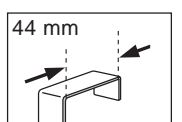

matt-black
10.20506

RONDA-TRE

METAL | ABS

DOOR HOOK

30 x 4.4 cm
matt-white
10.20509

matt-black
10.20508

RONDA-QUATTRO

METAL | ABS