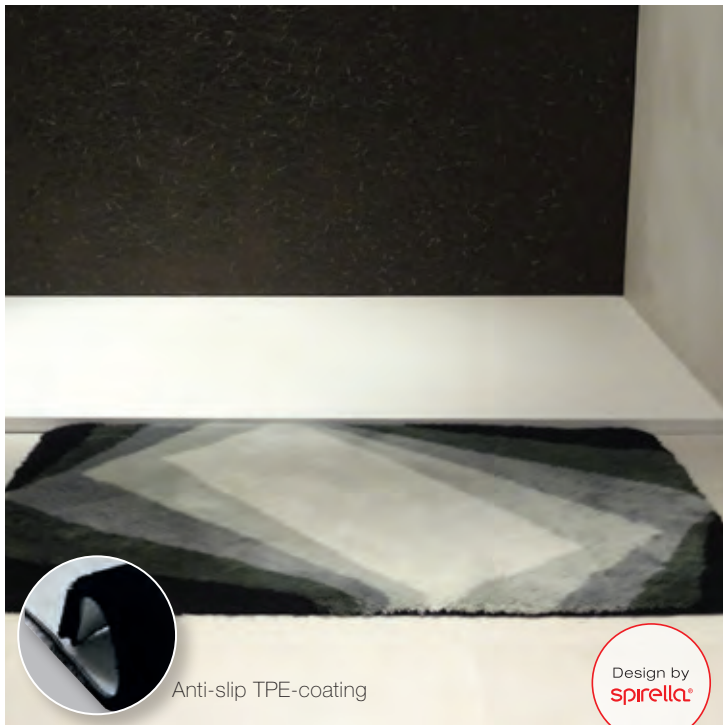

Anti-slip TPE-coating

Design by
spirella®

KALI

100% ACRYLIC

1. green
2. 55x55 cm **10.20974**
   - 40x60 cm **10.20973**
   - 50x70 cm **10.20975**
   - 60x90 cm **10.20976**
   - 70x120 cm **10.20977**

1. black grey
2. 55x55 cm **10.20969**
   - 40x60 cm **10.20968**
   - 50x70 cm **10.20970**
   - 60x90 cm **10.20971**
   - 70x120 cm **10.20972**