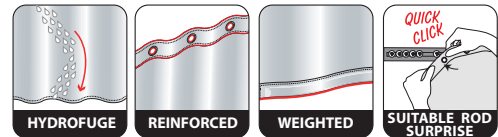

NEMO

100% POLYESTER
on the back

▪ Made in Europe