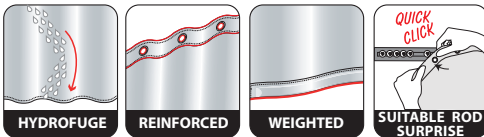

ca. 180x200 cm

NATURESIGN

 100% POLYESTER
on the back

black
180 x 200 cm **10.20159**

ca. 180x200 cm

ca. 180x200 cm

NEMO

 100% POLYESTER
on the back