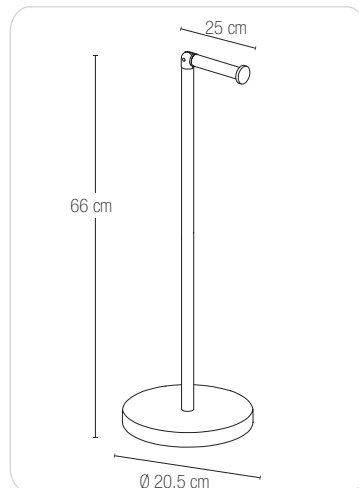

matt-black
Ø 20.5 x 19 x 66 cm
40.07653