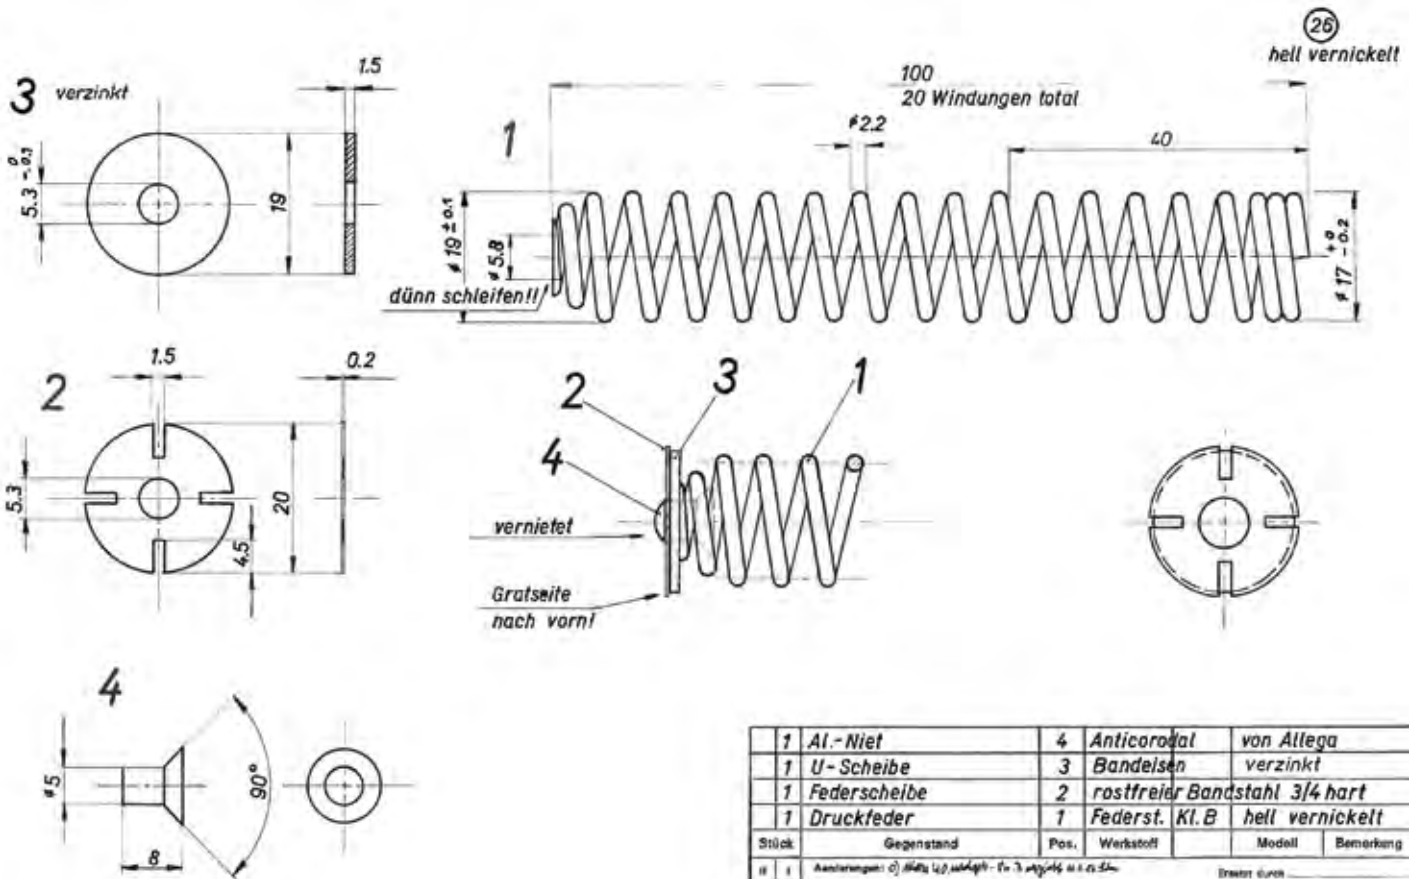

1	Al-Niet	4	Anticorodal	von Allega	
1	U-Scheibe	3	Bandeisen	verzinkt	
1	Federscheibe	2	rostfreier Bandstahl	3/4 hart	
1	Druckfeder	1	Federst. Kl. B	hell vernickelt	
Stück	Gegenstand	Pos.	Werkstoff	Modell	Bemerkung
Anmerkungen: 0) Maße 1/20 mm genau - für 7. Ausgabe in 1. 25. 52a					Erstellt durch
					Draht für
Spirella-Magic-9				Maßstab	26.2.62
				Gezeichnet	Selen
				Geprüft	
Federnfabrik & Apparatebau A.-G. Kaltbrunn SG				Gegeben	
				FK 661 a