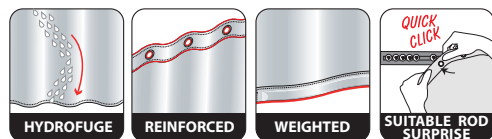

ca. 180x200 cm

ca. 180x200 cm

KOS

100% POLYESTER
on the back

▪ Made in Europe

▪ Metallic-Effekt | Effet métallique | Metallic effect

silver
120x200 cm **10.01006**
180x180 cm **10.01007**
180x200 cm **10.01008**
240x180 cm **10.01009**
240x200 cm **10.00318**