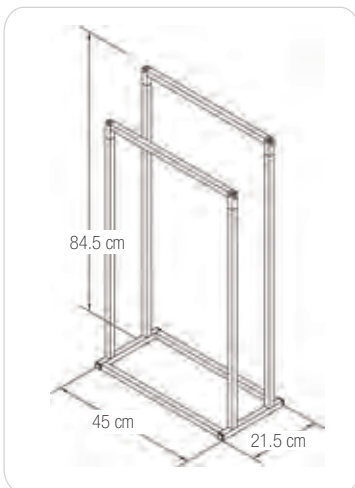

40.07488

CHIC

STEEL | BAMBOO

matt-black / bamboo
45 x 21.5 x 84.5 cm

40.07652

CHIC

STEEL | BAMBOO

matt-black / bamboo
19 x 19 x 74.5 cm
40.07651