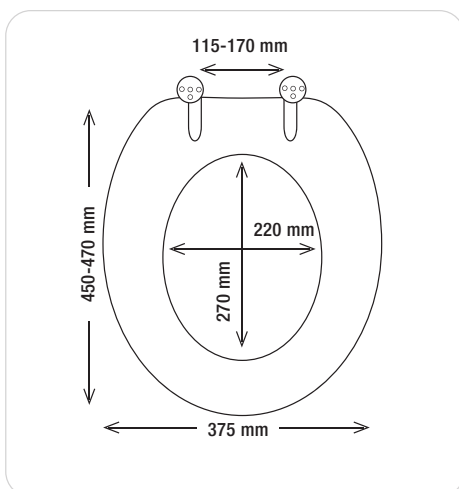

STYLE

MDF | 3 kg

zinc alloy
chromed
10.25935

grey titanium
37.5 x 47 cm
40.07083

white
37.5 x 47 cm
40.07082

EASY CLIP

STAINLESS STEEL
polished
10.25933

HARRY