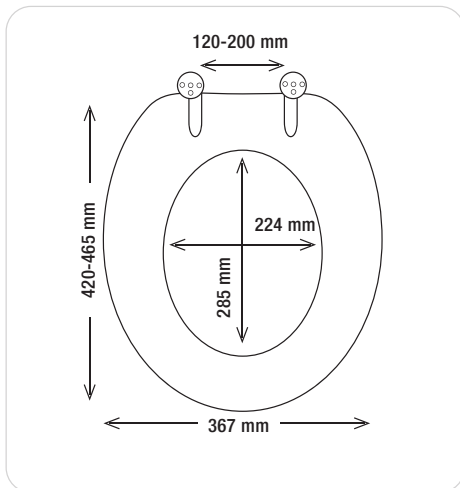

SPARE

zinc alloy
chromed

10.25935

naturel
36.7 x 46.5 cm
40.07743

Design by
spirella

ELEPHANT

MDF | 2.9 kg

SLOW CLOSE