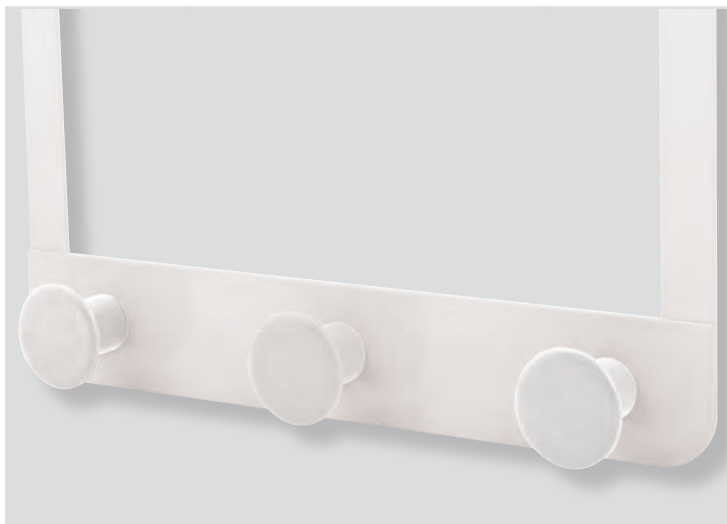

black-matt
7.4 x 10.9 cm
10.20809

VICTOR

BRUSHED ALUMINUM

old appearance
4.4 x 8.5 x 14.3 cm
40.07018

RONDA

METAL | ABS

DOOR HOOK

4 x 4.4 cm
matt-white
10.20507