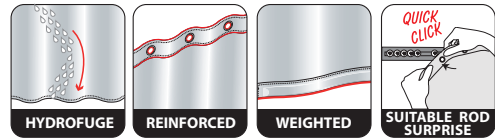

       TM 100% POLYESTER
on the back

blue-red
180x200 cm **10.16736**

ca. 180x200 cm

ca. 180x200 cm

CLOUD

       TM 100% POLYESTER
on the back

blue
180x200 cm **10.18472**

ca. 180x200 cm