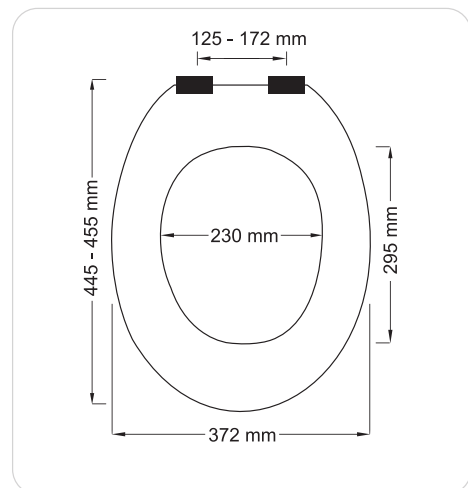

NEELA

DUROPLAST | 1.7 kg

SLOW CLOSE

MATT FINISH

CHROME PLATED ABS

SPARE

ABS / chromed
10.25934