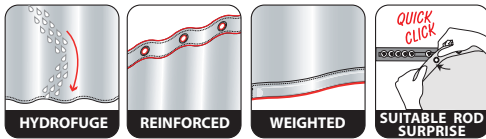

Kat./cat. IV

LEOPARD

100% POLYESTER

beige-black
180x200 cm **10.16405**

LINES

100% POLYESTER

▪ Made in Europe

black
120x200 cm **10.20607**
180x180 cm **10.20608**
180x200 cm **10.20609**
240x180 cm **10.20610**