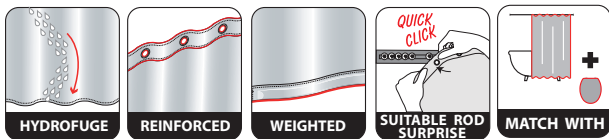

KAYA

 100% POLYESTER
on the back

savanna beige
180x200 cm **10.17892**

ca. 180x200 cm ca. 180x200 cm

KITTY PAW

100% POLYESTER
on the back

grey
180x200 cm **10.19180**

KITTY / Toilet-seat
36.7x46.5 cm
40.07524