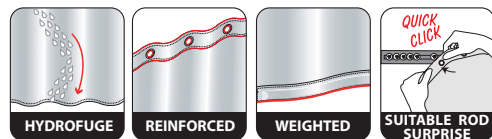

WET

100% POLYESTER

▪ Made in Europe

▪ Perleffekt | Effet perlé | Pearl effect

	grey	
	120 x 200 cm	10.40748
	180 x 180 cm	10.40749
	180 x 200 cm	10.40750
	240 x 180 cm	10.40751
	240 x 200 cm	10.01242