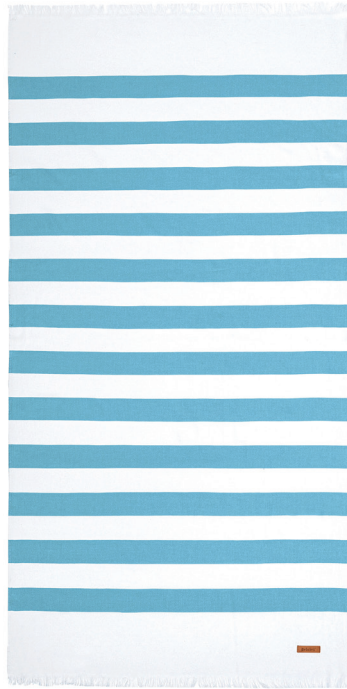

COSTA NOVA
MEDITERRANEAN

100% COTTON
300 GSM

---

90 x 180 cm | 35" x 71"

---

141 57 88 10003