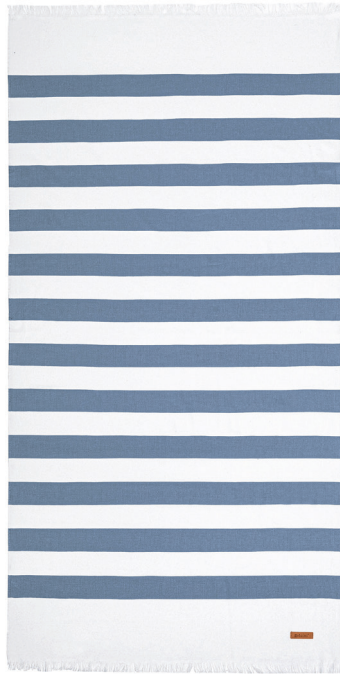

740 03 08 10011

COSTA NOVA
NAVY

100% COTTON
300 GSM

90 x 180 cm | 35" x 71"

141 57 88 10002

COSTA NOVA
FAMILY NAVY

100% COTTON
300 GSM

180 x 180 cm | 71" x 71"

740 03 08 10002

SOLID COLOUR HAMMAM TERRY

Beach Towels

With a color for every taste, the Solid Colours Hamman Terry Beach Towels are garment-dyed and have a super soft texture to the touch. Perfect for long days at the beach.