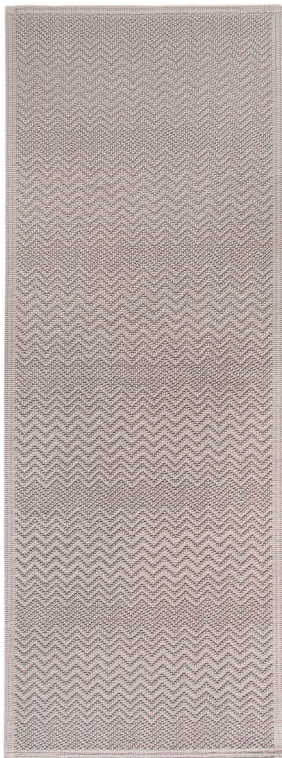

COAST

100% COTTON
1700 GSM

55 x 150 cm | 22" x 59" 710 04 41 ...

Anti-stain treatment

Anti-slip silicone backing

Fog 23396

Baltic 23049

Steel 23418

TRIBO

95% COTTON + 5% POLYESTER
1700 GSM

55 x 150 cm | 22" x 59" 710 05 71 ...

Anti-stain treatment

Anti-slip silicone backing

Magnetic Grey 23330

Fog 23396