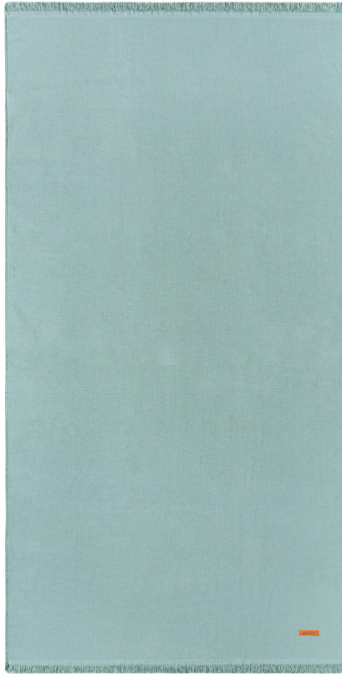

ISLA BALTIC

100% COTTON
320 GSM

—
85 x 175 cm | 33" x 69"

---

740 07 88 23049

Garment Dye

ISLA FAMILY BALTIC

100% COTTON
320 GSM

—
180 x 180 cm | 71" x 71"

---

740 08 98 23049

Garment Dye