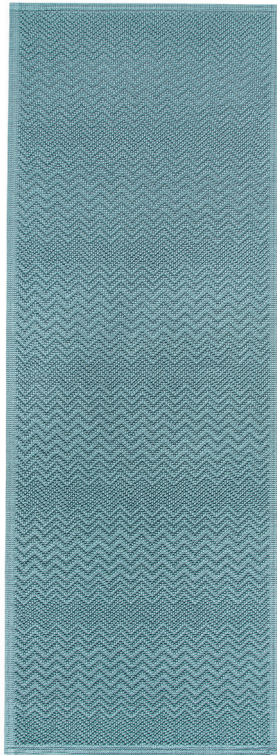

COAST

100% COTTON
1700 GSM

55 x 150 cm | 22" x 59" 710 04 41 ...

Anti-stain treatment

Anti-slip silicone backing

Fog 23396

Baltic 23049

Steel 23418

TRIBO

95% COTTON + 5% POLYESTER
1700 GSM

55 x 150 cm | 22" x 59" 710 05 71 ...

Anti-stain treatment

Anti-slip silicone backing

Magnetic Grey 23330

Fog 23396